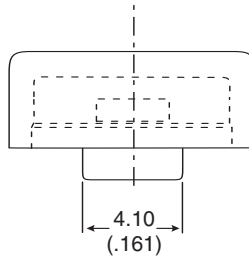

Dimensions: mm (In)

**Mechanical Specifications:**

- General Tolerances  $\pm 0.3\text{mm}$

Mountain Switch Part No.	Color
TS55KCR-YEL	YELLOW
TS55KCR-BLU	BLUE
TS55KCR-RED	RED
TS55KCR-IVY	IVORY
TS55KCR-BLK	BLACK
TS55KCR-GRN	GREEN
TS55KCR-SMN	SALMON