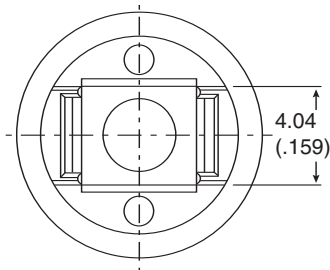

Dimensions: mm (In)

**Mechanical Specifications:**

- General Tolerances  $\pm 0.3\text{mm}$

Mountain Switch Part No.	Color
TS55KCR-YEL	YELLOW
TS55KCR-BLU	BLUE
TS55KCR-RED	RED
TS55KCR-IVY	IVORY
TS55KCR-BLK	BLACK
TS55KCR-GRN	GREEN
TS55KCR-SMN	SALMON