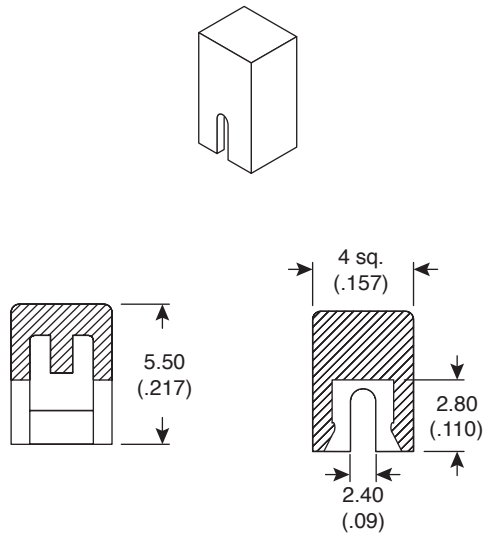

Dimensions: mm (In.)

Materials:

- Body: ABS
- Color: black(101-0100), red(101-0102), yellow(101-0104), green(101-0105), blue(101-0106), ivory(101-0109)
- Size: fits 6mm square tactile switches

Tactile Switch Caps, Square