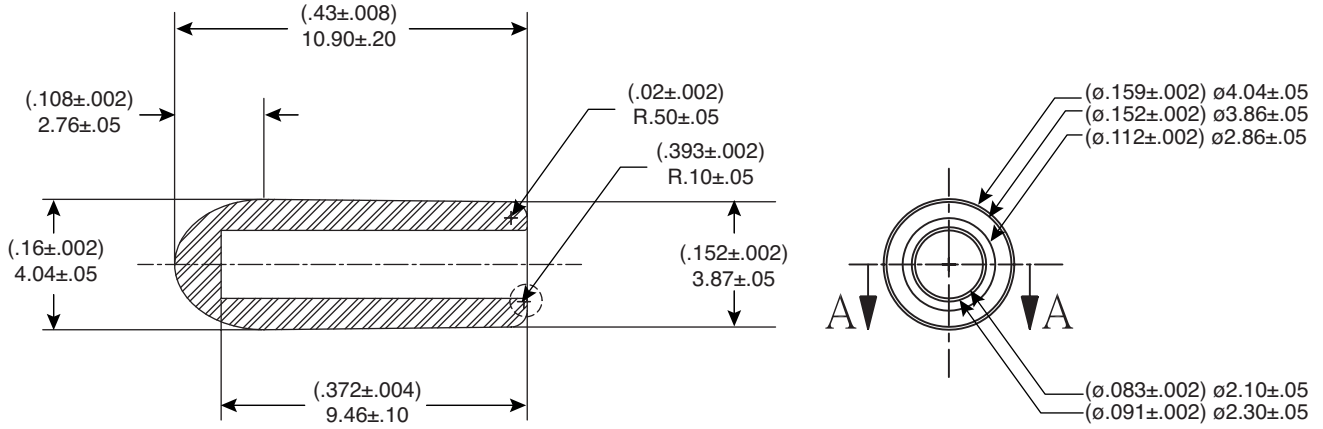

Dimensions: mm (In.)

Section A-A

Mouser Stock No.	Color
108-0032	Red
108-0033	Black
108-0034	White
108-0035	Blue
108-0036	Yellow
108-0037	Green

Toggle Switch Caps

108-0032, 108-0033, 108-0034
 108-0035, 108-0036, 108-0037