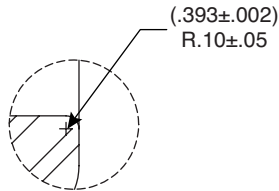

Dimensions: mm (In.)

Section A-A

Mouser Stock No.	Color
108-0032	Red
108-0033	Black
108-0034	White
108-0035	Blue
108-0036	Yellow
108-0037	Green

Toggle Switch Caps

108-0032, 108-0033, 108-0034
 108-0035, 108-0036, 108-0037