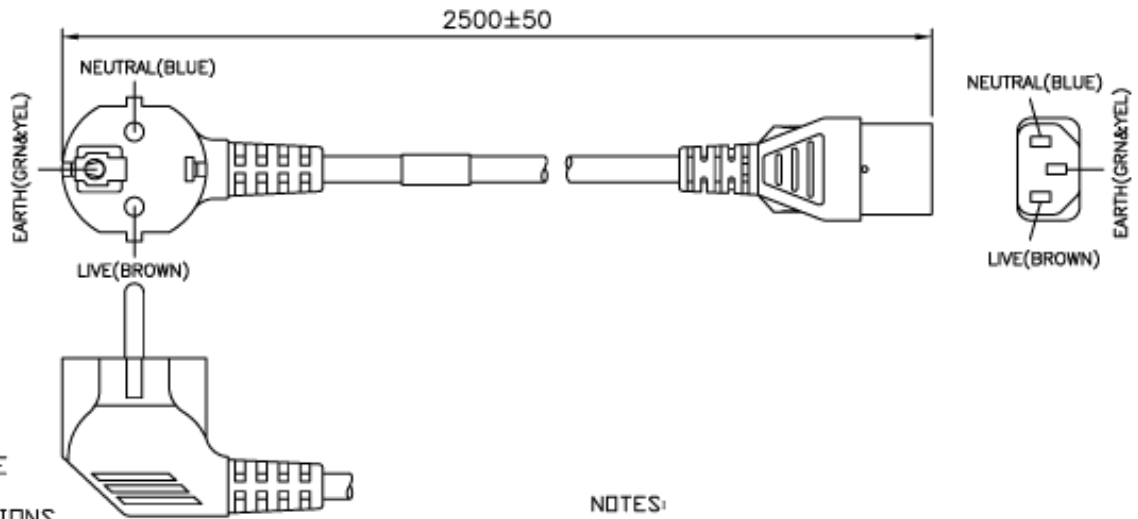

VOLEX

GROUP

Standard Cord Details: 2125H 10 C3

Specifications	
Certifications	
Part Number	2125H 10 C3
Connector Type	C13
Plug Type	2 pins and earth contact
Category	Plastic
Application	Detachable
Plug Catalog No.	M2511A
Connector Catalog No.	V1625
Cable	H05VV-F 3x1.00
Jacket Color	Mid Gray
Length in Feet	8.2'
Length in Meters	2.5
Temperature Rating	60C
Packaging Units Per Carton	B-50
Color Coding	
Nominal OD in Inches	
Nominal OD in Millimeters	
Notes	Continental European. Dual Earthing.

VOLEX RESERVES THE RIGHT TO ALTER NON-CRITICAL DIMENSIONS WITHOUT NOTICE.

PACKAGING: FOLD & TIE

NOTES:

- 1) CORDAGE: H05VVVF3X1.00 SQ MM BLACK
- 2) APPROVALS: DVE, CEPEC, VDE, KEMA, DEMKO, NEMKO, SEMKO, IMQ
- 3) RATING: 10 AMP/250 VOLTS
- 4) PACKAGING: 50 PIECES/CARTON
- 5) ALL DIMENSIONS IN MILLIMETERS.

FINISH:
 JACKET: SMOOTH

SCALE:
 NOT TO SCALE

ECD:
 N/A

ITEM DESCRIPTION
 CORDSET - EUROPEAN
 DETACHABLE POWER SUPPLY CORD (2.5 M)

TOLERANCE UNLESS OTHERWISE SPECIFIED
 .XXX ±
 .XX ±
 X ±
 FRACT. ±
 ANGULAR ± 1/2°