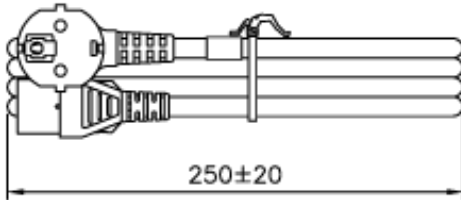

VOLEX

GROUP

Standard Cord Details: 2125H 10 C3

Specifications	
Certifications	
Part Number	2125H 10 C3
Connector Type	C13
Plug Type	2 pins and earth contact
Category	Plastic
Application	Detachable
Plug Catalog No.	M2511A
Connector Catalog No.	V1625
Cable	H05VV-F 3x1.00
Jacket Color	Mid Gray
Length in Feet	8.2'
Length in Meters	2.5
Temperature Rating	60C
Packaging Units Per Carton	B-50
Color Coding	
Nominal OD in Inches	
Nominal OD in Millimeters	
Notes	Continental European. Dual Earthing.

VOLEX RESERVES THE RIGHT TO ALTER NON-CRITICAL DIMENSIONS WITHOUT NOTICE.

PACKAGING: FOLD & TIE

NOTES:

- 1) CORDAGE: H05VVVF3X1.00 SQ MM BLACK
- 2) APPROVALS: DVE, CEPEC, VDE, KEMA, DEMKO, NEMKO, SEMKO, IMQ
- 3) RATING: 10 AMP/250 VOLTS
- 4) PACKAGING: 50 PIECES/CARTON
- 5) ALL DIMENSIONS IN MILLIMETERS.

FINISH:
 JACKET: SMOOTH

SCALE:
 NOT TO SCALE

ECD:
 N/A

ITEM DESCRIPTION
 CORDSET - EUROPEAN
 DETACHABLE POWER SUPPLY CORD (2.5 M)

TOLERANCE UNLESS OTHERWISE SPECIFIED
 .XXX ±
 .XX ±
 X ±
 FRACT. ±
 ANGULAR ± 1/2°