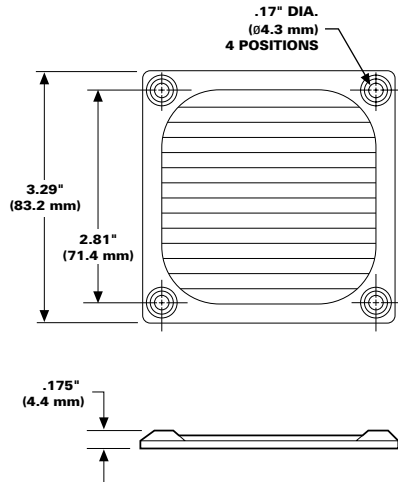

WFS 31M

Screen Guard for 3.15" Square Fan
Material: Aluminum

Note: Also available — WFS 36M
and WFS 24M

WFS 47M

Screen Guard for 4.69" Square Fan
Material: Aluminum

TPC 12/24/36

Power Cord with T-Head Connector in 12", 24",
or 36" Length.*

UL E-156798
CSA LR 76679

SPC 12/24/36

Power Cord with Straight Connector in 12",
24", or 36" Length.*

UL E-156798
CSA LR 76679

FPC 12/24/36

Power Cord with 45° Connector in 12", 24",
or 36" Length.*

UL E-156798
CSA LR 76679

RPC 12/24/36

Power Cord with Right-Angle Connector in
12", 24", or 36" Length.*

UL E-156798
CSA LR 76679