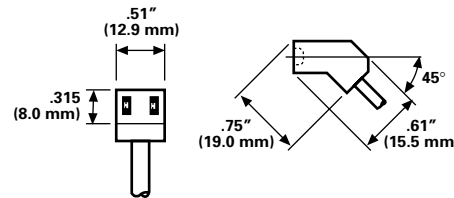

WFS 31M

Screen Guard for 3.15" Square Fan
Material: Aluminum

Note: Also available — WFS 36M
and WFS 24M

WFS 47M

Screen Guard for 4.69" Square Fan
Material: Aluminum

TPC 12/24/36

Power Cord with T-Head Connector in 12", 24",
or 36" Length.*

UL E-156798
CSA LR 76679

SPC 12/24/36

Power Cord with Straight Connector in 12",
24", or 36" Length.*

UL E-156798
CSA LR 76679

FPC 12/24/36

Power Cord with 45° Connector in 12", 24",
or 36" Length.*

UL E-156798
CSA LR 76679

RPC 12/24/36

Power Cord with Right-Angle Connector in
12", 24", or 36" Length.*

UL E-156798
CSA LR 76679