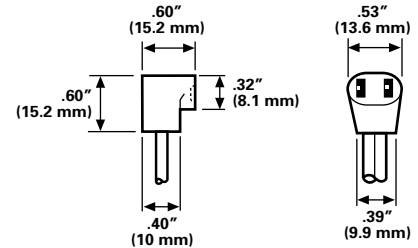

WFS 31M

Screen Guard for 3.15" Square Fan
Material: Aluminum

Note: Also available — WFS 36M
and WFS 24M

WFS 47M

Screen Guard for 4.69" Square Fan
Material: Aluminum

TPC 12/24/36

Power Cord with T-Head Connector in 12", 24",
or 36" Length.*

UL E-156798
CSA LR 76679

SPC 12/24/36

Power Cord with Straight Connector in 12",
24", or 36" Length.*

UL E-156798
CSA LR 76679

FPC 12/24/36

Power Cord with 45° Connector in 12", 24",
or 36" Length.*

UL E-156798
CSA LR 76679

RPC 12/24/36

Power Cord with Right-Angle Connector in
12", 24", or 36" Length.*

UL E-156798
CSA LR 76679