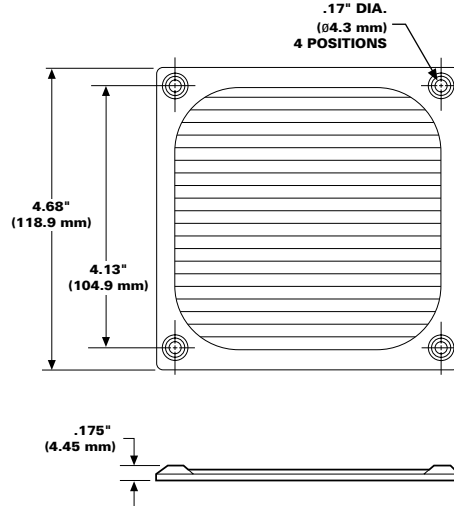

WFS 31M

Screen Guard for 3.15" Square Fan
Material: Aluminum

Note: Also available — WFS 36M
and WFS 24M

WFS 47M

Screen Guard for 4.69" Square Fan
Material: Aluminum

TPC 12/24/36

Power Cord with T-Head Connector in 12", 24",
or 36" Length.*

UL E-156798
CSA LR 76679

SPC 12/24/36

Power Cord with Straight Connector in 12",
24", or 36" Length.*

UL E-156798
CSA LR 76679

FPC 12/24/36

Power Cord with 45° Connector in 12", 24",
or 36" Length.*

UL E-156798
CSA LR 76679

RPC 12/24/36

Power Cord with Right-Angle Connector in
12", 24", or 36" Length.*

UL E-156798
CSA LR 76679