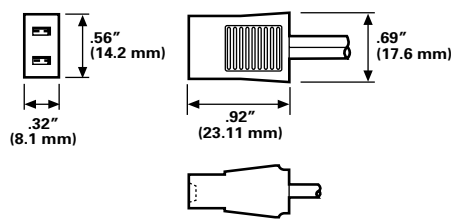

WFS 31M

Screen Guard for 3.15" Square Fan
Material: Aluminum

Note: Also available — WFS 36M
and WFS 24M

WFS 47M

Screen Guard for 4.69" Square Fan
Material: Aluminum

TPC 12/24/36

Power Cord with T-Head Connector in 12", 24",
or 36" Length.*

UL E-156798
CSA LR 76679

SPC 12/24/36

Power Cord with Straight Connector in 12",
24", or 36" Length.*

UL E-156798
CSA LR 76679

FPC 12/24/36

Power Cord with 45° Connector in 12", 24",
or 36" Length.*

UL E-156798
CSA LR 76679

RPC 12/24/36

Power Cord with Right-Angle Connector in
12", 24", or 36" Length.*

UL E-156798
CSA LR 76679