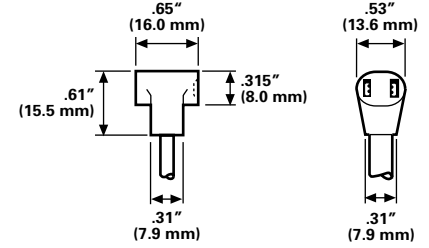

WFS 31M

Screen Guard for 3.15" Square Fan
Material: Aluminum

Note: Also available — WFS 36M
and WFS 24M

WFS 47M

Screen Guard for 4.69" Square Fan
Material: Aluminum

TPC 12/24/36

Power Cord with T-Head Connector in 12", 24",
or 36" Length.*

UL E-156798
CSA LR 76679

SPC 12/24/36

Power Cord with Straight Connector in 12",
24", or 36" Length.*

UL E-156798
CSA LR 76679

FPC 12/24/36

Power Cord with 45° Connector in 12", 24",
or 36" Length.*

UL E-156798
CSA LR 76679

RPC 12/24/36

Power Cord with Right-Angle Connector in
12", 24", or 36" Length.*

UL E-156798
CSA LR 76679