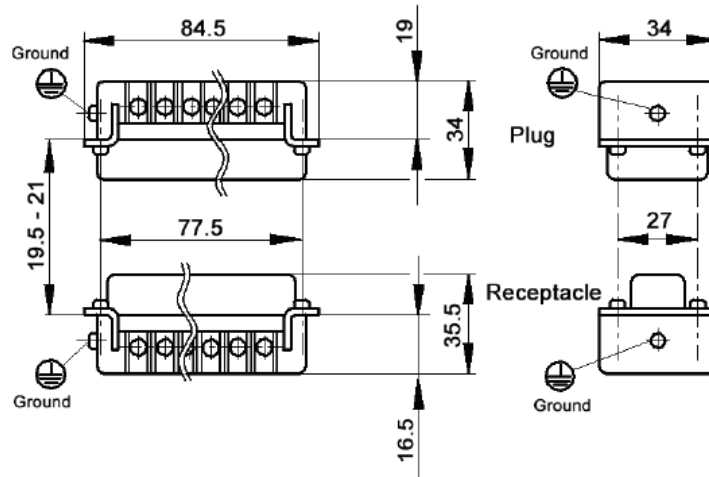

HBS 6 SCREW TERMINATED INSERTS

View from cable side

All dimensions are in mm.

Description	Plug	Receptacle
#1-6	10170000	10171000