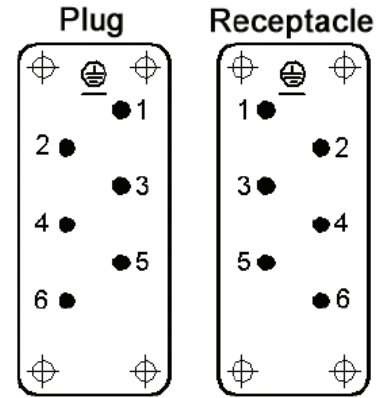

HBS 6 SCREW TERMINATED INSERTS

View from cable side

All dimensions are in mm.

Description	Plug	Receptacle
#1-6	10170000	10171000