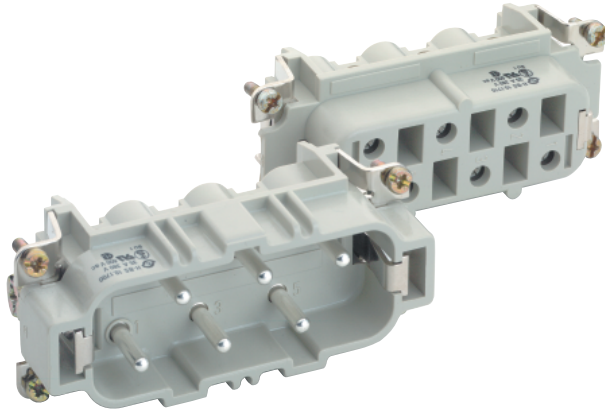

HBS 6 SCREW TERMINATED INSERTS

View from cable side

All dimensions are in mm.

Description	Plug	Receptacle
#1-6	10170000	10171000