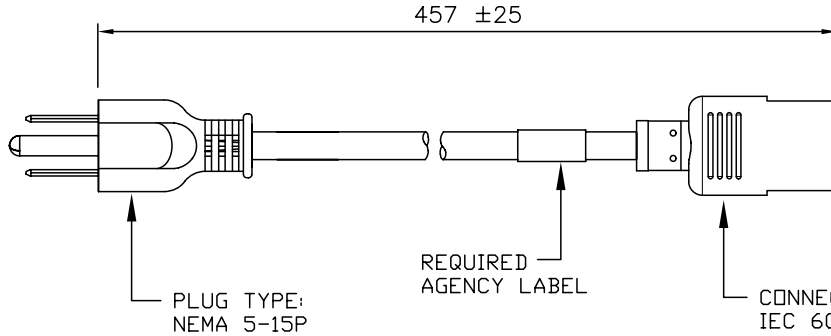

VOLEX

GROUP

Standard Cord Details: 17002A 10 B1

Specifications	
Certifications	
Part Number	17002A 10 B1
Connector Type	C13
Plug Type	5-15P
Category	Plastic
Application	Detachable
Plug Catalog No.	US15S3
Connector Catalog No.	386A
Cable	SVT AWG 18x3
Jacket Color	Black
Length in Feet	1.5
Length in Meters	.46
Temperature Rating	60C
Packaging Units Per Carton	50
Color Coding	North America
Nominal OD in Inches	0.246
Nominal OD in Millimeters	6.25
Notes	See similar item 17000A for 36" version.

VOLEX RESERVES THE RIGHT TO ALTER NON-CRITICAL DIMENSIONS WITHOUT NOTICE.

PACKAGING: BULK PUT-UP (NO FOLD & TIE OR COIL)

- NOTES:
 1) CORDAGE: 18/3 SVT, 60°C, BLACK
 2) APPROVALS:
 3) RATING: 10 AMP/125 VOLTS
 4) FLAME RATING : FT2
 5) PACKAGING: 25 PIECES/CARTON
 6) ALL DIMENSIONS IN MILLIMETERS.

3	REVISED TO SHOW CHINA MANUFACTURED CORD	11/26/07
2	FORMAT UPDATE	08/20/04
1	C.U.D - NEW RELEASE	06/11/04
REV	DESCRIPTION	DATE

	<input checked="" type="checkbox"/> Indianapolis, IN <input type="checkbox"/> Conover, N.C. <input type="checkbox"/> Freemont, CA <input type="checkbox"/> Aguascalientes, MX <input type="checkbox"/> Tijuana, Mexico <input type="checkbox"/> Hermosillo, MX <input type="checkbox"/> Clinton, AR <input type="checkbox"/> Kanata, Canada	Proprietary Notice: This document is the property of Volex Incorporated. The information contained herein is not to be disclosed to anyone without the express written consent of Volex Inc.	MATERIAL: PLUG: PVC, BLACK JACKET: PVC, BLACK	SCALE: NOT TO SCALE ECD: N/A	ITEM DESCRIPTION CORDSET - NORTH AMERICAN DETACHABLE POWER SUPPLY CORD (1.5')		
	FINISH: JACKET: SMOOTH		TOLERANCE UNLESS OTHERWISE SPECIFIED .XXX ± .005 .X ± .02 FRACT. ± 1/32 ANGULAR ± 1/2°	APPROVED: STC DRAWN BY: ARK DATE: 06/11/04	PART NO. 17002A 10 B1		