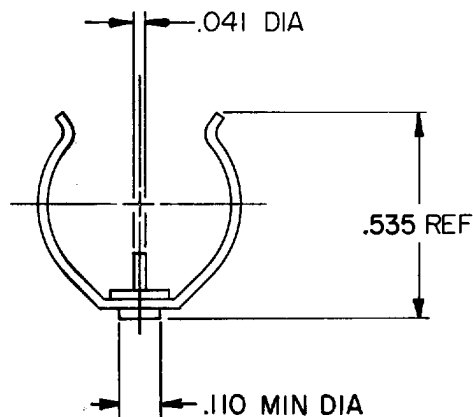

# 15PA107

THIS DRAWING COVERS A PROPRIETARY ITEM AND IS THE PROPERTY OF MICRO SWITCH, A DIVISION OF HONEYWELL. THIS DRAWING IS NOT TO BE COPIED OR USED WITHOUT THE APPROVAL OF MICRO SWITCH.

REPLACES	
RELEASE NO. PR-1779	
DRAWING NUMBER	
MI 15PA107	
ISSUE	
X	2
CHECK	
REVISIONS	
A	C035858
D J W	
2	SEPT 75
CHECK	
CHECK	
71	MAR 71
DAW	29 MAR 71
CHECK	
71	MAR 71
M J B	29 MAR 71
DRAWN	
3-50378-2A	

SCALE 2 TO 1	
DO NOT SCALE PRINT	
UNLESS OTHERWISE NOTED	
DIMENSIONS ARE IN INCHES	
<b>TOLERANCES ARE:</b>	
ONE PLACE	(.0) ± .030
TWO PLACE	(.00) ± .015
THREE PLACE	(.000) ± .005
ANGLES	±
WEIGHT	