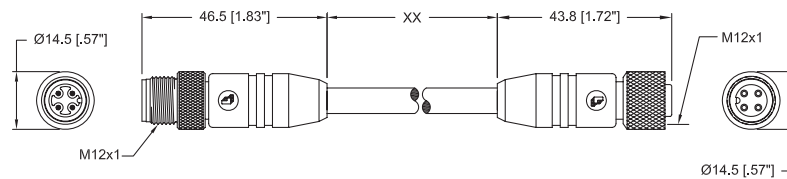

M12-Round-Plug Connector According to IEC 61076-2-101 M12-Cordsets

RST-RKT | RST-RKWT

Actuator-/Sensor Double-Ended Cordset, M12, Male to Female Straight and Male to Female 90° 3-, 4- and 5-Pole, yellow PUR, PVC and TPE cable, EURO DC Color Code, IP 68 and NEMA 6P rated.

Cable Types: 18 AWG
731 | 637 = TPE, yellow
645 | 602 = PUR, yellow

Cable Types: 22 AWG
632 | 633 | 612 = PVC, yellow
610 | 679 | 644 = PUR, yellow
643 = TPE, yellow

RST 4-RKT 4 - Male to Female Straight

RST 4 - RKWT 4 - Male Straight to Female 90°

Pin Assignments - M12

3-Pole		4-Pole		5-Pole	
					
1 = brown	1 = brown	1 = brown	1 = brown	1 = brown	1 = brown
3 = blue	2 = white	2 = white	2 = white	2 = white	2 = white
4 = black	3 = blue	3 = blue	3 = blue	3 = blue	3 = blue
	4 = black	4 = black	4 = black	4 = black	4 = black
	5 = grey			5 = grey	5 = grey

Technical Specifications

Materials

Molded Body	Polyurethane, yellow
Coupling Nut plated	Brass, nickel
Contacts	Brass, gold plated
Insert	Polyurethane
O-ring	Viton

Electrical

Current Rating	4A
Voltage Rating	250V