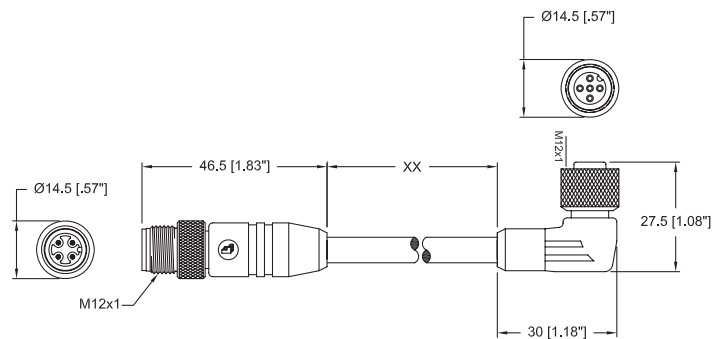

M12-Round-Plug Connector According to IEC 61076-2-101 M12-Cordsets

RST-RKT | RST-RKWT

Actuator-/Sensor Double-Ended Cordset, M12, Male to Female Straight and Male to Female 90° 3-, 4- and 5-Pole, yellow PUR, PVC and TPE cable, EURO DC Color Code, IP 68 and NEMA 6P rated.

Cable Types: 18 AWG
731 | 637 = TPE, yellow
645 | 602 = PUR, yellow

Cable Types: 22 AWG
632 | 633 | 612 = PVC, yellow
610 | 679 | 644 = PUR, yellow
643 = TPE, yellow

RST 4-RKT 4 - Male to Female Straight

RST 4 - RKWT 4 - Male Straight to Female 90°

Pin Assignments - M12

3-Pole		4-Pole		5-Pole	
					
1 = brown	1 = brown	1 = brown	1 = brown	1 = brown	1 = brown
3 = blue	2 = white	2 = white	2 = white	2 = white	2 = white
4 = black	3 = blue	3 = blue	3 = blue	3 = blue	3 = blue
	4 = black	4 = black	4 = black	4 = black	4 = black
	5 = grey			5 = grey	5 = grey

Technical Specifications

Materials

Molded Body	Polyurethane, yellow
Coupling Nut plated	Brass, nickel
Contacts	Brass, gold plated
Insert	Polyurethane
O-ring	Viton

Electrical

Current Rating	4A
Voltage Rating	250V