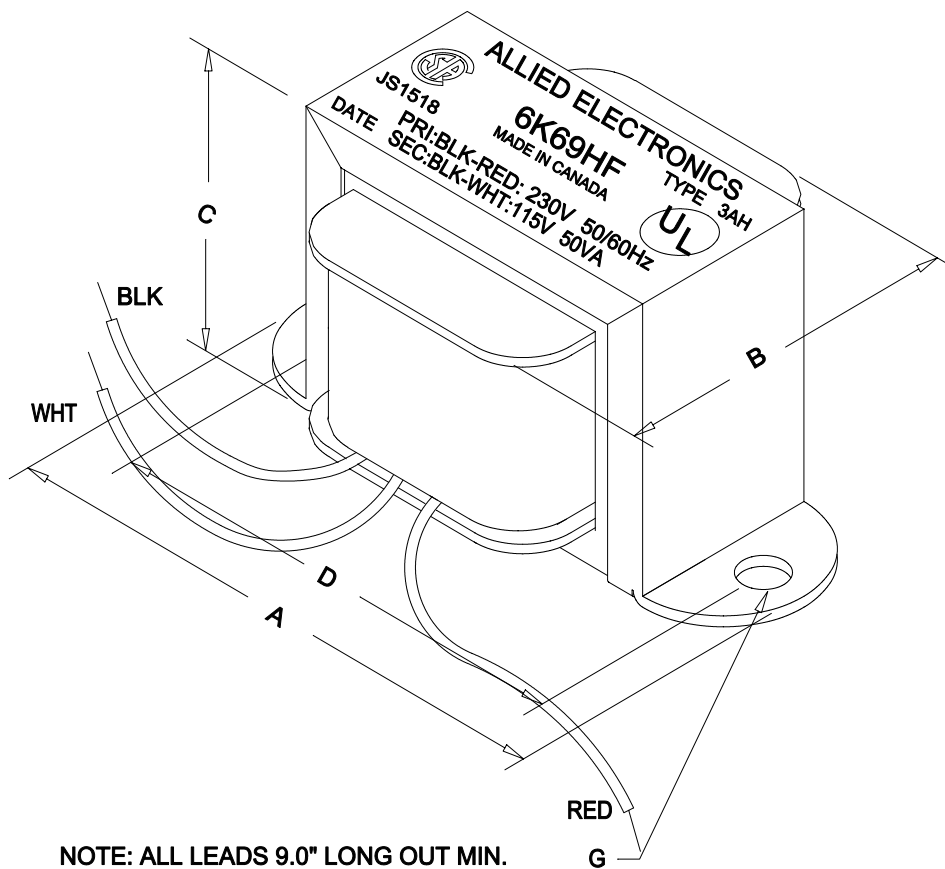

EDB6K69HF

DIMENSIONS:	
A	3.688" ±0.063
B	2.125" ±0.125
C	2.308" ±0.063
D	3.125" ±0.063
G	0.187" ±0.015

NOTE: ALL LEADS 9.0" LONG OUT MIN.

**HAMMOND  
ELECTRONICS**  
52 RANKIN PLACE,  
WATERLOO, ONTARIO, N2L 3Z5.  
PHONE (519) 886-6181  
FAX # (519) 886-9540

TITLE				ALLIED ELECTRONICS 6K69HF	
				DR BY	CORINA ILIE
1	11/26/02	PRELIMINARY.	C. ILIE	DATE	11/26/02
NO	DATE	REVISION		DIM IN(X)MM( )	

EDB6K69HF

THIS PART IS UNDER FILE #E50394 TYPE 3AH.