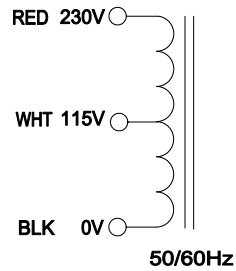

EDB6K69HF

DIMENSIONS:	
A	3.688" ±0.063
B	2.125" ±0.125
C	2.308" ±0.063
D	3.125" ±0.063
G	0.187" ±0.015

NOTE: ALL LEADS 9.0" LONG OUT MIN.

**HAMMOND  
ELECTRONICS**  
52 RANKIN PLACE,  
WATERLOO, ONTARIO, N2L 3Z5.  
PHONE (519) 886-6181  
FAX # (519) 886-9540

TITLE				ALLIED ELECTRONICS 6K69HF	
				DR BY	CORINA ILIE
1	11/26/02	PRELIMINARY.	C. ILIE	DATE	11/26/02
NO	DATE	REVISION		DIM IN(X)MM( )	

EDB6K69HF

THIS PART IS UNDER FILE #E50394 TYPE 3AH.