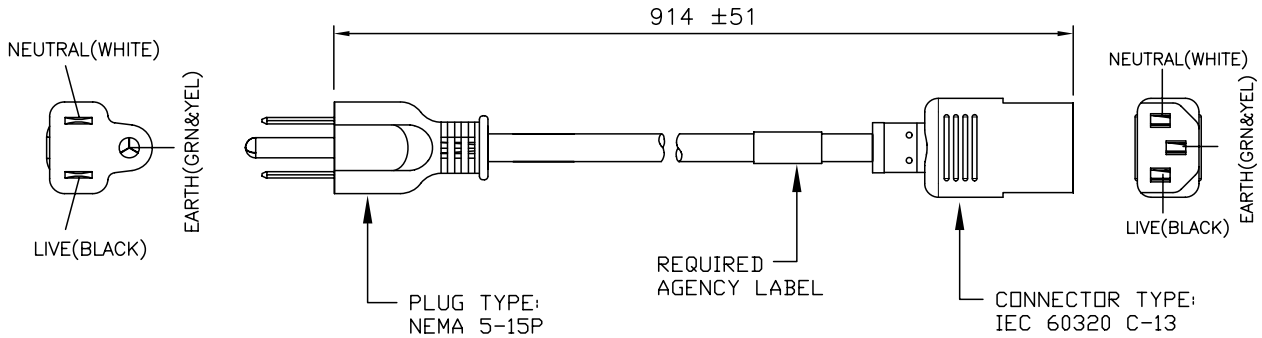

VOLEX
GROUP
Standard Cord Details: 17000A 10 B1

Specifications

Certifications	
Part Number	17000A 10 B1
Connector Type	C13
Plug Type	5-15P
Category	Plastic
Application	Detachable
Plug Catalog No.	US15S3
Connector Catalog No.	386A
Cable	SVT AWG 18x3
Jacket Color	Black
Length in Feet	3
Length in Meters	.91
Temperature Rating	60C
Packaging Units Per Carton	50
Color Coding	North America
Nominal OD in Inches	0.246
Nominal OD in Millimeters	6.25
Notes	See similar item 17002A for 18" length.

VOLEX RESERVES THE RIGHT TO ALTER NON-CRITICAL DIMENSIONS WITHOUT NOTICE.

PACKAGING: FOLD & TIE

- NOTES:
- 1) CORDAGE: 18/3 SVT, 60°C, BLACK
 - 2) APPROVALS:
 - 3) RATING: 10 AMP/125 VOLTS
 - 4) FLAME RATING : FT2
 - 5) PACKAGING: 50 PIECES/CARTON
 - 6) ALL DIMENSIONS IN MILLIMETERS.

REV	DESCRIPTION	DATE
3	REVISED TO SHOW CHINA MANUFACTURED CORD	11/26/07
2	FORMAT UPDATE	08/20/04
1	C.U.D - NEW RELEASE	06/09/04

	<input checked="" type="checkbox"/> Indianapolis, IN <input type="checkbox"/> Conover, N.C. <input type="checkbox"/> Freemont, CA <input type="checkbox"/> Aguascalientes, MX <input type="checkbox"/> Tijuana, Mexico <input type="checkbox"/> Hermosillo, MX <input type="checkbox"/> Clinton, AR <input type="checkbox"/> Kanata, Canada	Proprietary Notice: This document is the property of Volex Incorporated. The information contained herein is not to be disclosed to anyone without the express written consent of Volex Inc.	MATERIAL: PLUG: PVC, BLACK JACKET: PVC, BLACK	SCALE: NOT TO SCALE ECD: N/A	ITEM DESCRIPTION CORDSET - NORTH AMERICAN DETACHABLE POWER SUPPLY CORD (3')		
	FINISH: JACKET: SMOOTH		TOLERANCE UNLESS OTHERWISE SPECIFIED .XXX ± .005 .X ± .02 FRACT. ± 1/32 ANGULAR ± 1/2°	APPROVED: STC DRAWN BY: ARK DATE: 06/09/04	PART NO. 17000A 10 B1		