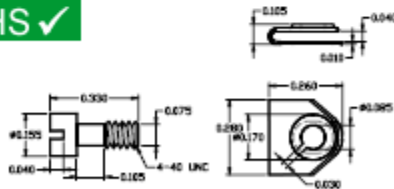

ETHERNET HARDWARE

LOCKING POSTS

PART NUMBER: C89014006
 Kit includes: 2 Locking Posts, 2 Lock Washers,
 4 Flat Washers and 2 Hex Nuts

15C SLIDE LATCH ASSEMBLY

PART NUMBER: C89E014021
 Kit includes: 1 Slide Latch
 2 Slide Latch Screws

SLIDE LATCH FOR 9 & 25 POSITION CONNECTORS

9C SLIDE LATCH ASSEMBLY

PART NUMBER: C89E014020
 Kit includes: 1 Slide Latch
 2 Slide Latch Screws
 2 Flat Washers

25C SLIDE LATCH ASSEMBLY

PART NUMBER: C89E014022
 Kit includes: 1 Slide Latch
 2 Slide Latch Screws
 2 Flat Washers

CONNECTOR HARDWARE

MALE SCREW SET

PART NUMBER: C89E014008
 Kit includes: 2 Captive Screws
 2 Retaining Clips

FEMALE SCREWLOCK ASSEMBLY

PART NUMBER	L	A	B	H	Thread C	Thread D
C89E014009	0.500	0.311	0.189	0.189	4-40 UNC-2A	4-40 UNC-2B