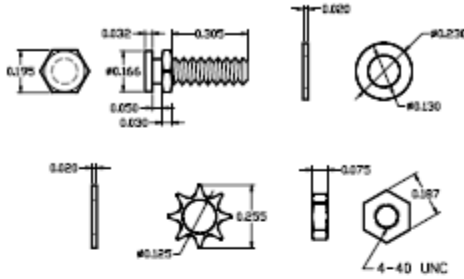

ETHERNET HARDWARE

LOCKING POSTS

PART NUMBER: C89014006
 Kit includes: 2 Locking Posts, 2 Lock Washers,
 4 Flat Washers and 2 Hex Nuts

15C SLIDE LATCH ASSEMBLY

PART NUMBER: C89E014021
 Kit includes: 1 Slide Latch
 2 Slide Latch Screws

SLIDE LATCH FOR 9 & 25 POSITION CONNECTORS

9C SLIDE LATCH ASSEMBLY

PART NUMBER: C89E014020
 Kit includes: 1 Slide Latch
 2 Slide Latch Screws
 2 Flat Washers

25C SLIDE LATCH ASSEMBLY

PART NUMBER: C89E014022
 Kit includes: 1 Slide Latch
 2 Slide Latch Screws
 2 Flat Washers

CONNECTOR HARDWARE

MALE SCREW SET

PART NUMBER: C89E014008
 Kit includes: 2 Captive Screws
 2 Retaining Clips

FEMALE SCREWLOCK ASSEMBLY

PART NUMBER	L	A	B	H	Thread C	Thread D
C89E014009	0.500	0.311	0.189	0.189	4-40 UNC-2A	4-40 UNC-2B

Kit Includes: 2 Female Screwlocks, 2 Flat Washers,
 2 Split Washers and 2 Hex Nuts