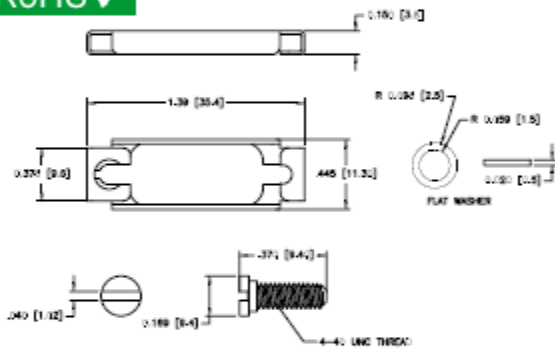

ETHERNET HARDWARE

LOCKING POSTS

PART NUMBER: C89014006
 Kit includes: 2 Locking Posts, 2 Lock Washers,
 4 Flat Washers and 2 Hex Nuts

15C SLIDE LATCH ASSEMBLY

PART NUMBER: C89E014021
 Kit includes: 1 Slide Latch
 2 Slide Latch Screws

SLIDE LATCH FOR 9 & 25 POSITION CONNECTORS

9C SLIDE LATCH ASSEMBLY

PART NUMBER: C89E014020
 Kit includes: 1 Slide Latch
 2 Slide Latch Screws
 2 Flat Washers

25C SLIDE LATCH ASSEMBLY

PART NUMBER: C89E014022
 Kit includes: 1 Slide Latch
 2 Slide Latch Screws
 2 Flat Washers

CONNECTOR HARDWARE

MALE SCREW SET

PART NUMBER: C89E014008
 Kit includes: 2 Captive Screws
 2 Retaining Clips

FEMALE SCREWLOCK ASSEMBLY

PART NUMBER	L	A	B	H	Thread C	Thread D
C89E014009	0.500	0.311	0.189	0.189	4-40 UNC-2A	4-40 UNC-2B

Kit Includes: 2 Female Screwlocks, 2 Flat Washers,
 2 Split Washers and 2 Hex Nuts