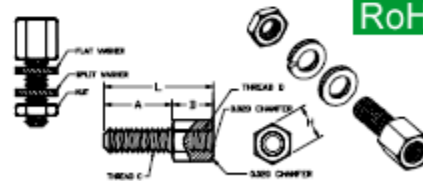

ETHERNET HARDWARE

LOCKING POSTS

PART NUMBER: C89014006
 Kit includes: 2 Locking Posts, 2 Lock Washers,
 4 Flat Washers and 2 Hex Nuts

15C SLIDE LATCH ASSEMBLY

PART NUMBER: C89E014021
 Kit includes: 1 Slide Latch
 2 Slide Latch Screws

SLIDE LATCH FOR 9 & 25 POSITION CONNECTORS

9C SLIDE LATCH ASSEMBLY

PART NUMBER: C89E014020
 Kit includes: 1 Slide Latch
 2 Slide Latch Screws
 2 Flat Washers

25C SLIDE LATCH ASSEMBLY

PART NUMBER: C89E014022
 Kit includes: 1 Slide Latch
 2 Slide Latch Screws
 2 Flat Washers

CONNECTOR HARDWARE

MALE SCREW SET

PART NUMBER: C89E014008
 Kit includes: 2 Captive Screws
 2 Retaining Clips

FEMALE SCREWLOCK ASSEMBLY

PART NUMBER	L	A	B	H	Thread C	Thread D
C89E014009	0.500	0.311	0.189	0.189	4-40 UNC-2A	4-40 UNC-2B

Kit Includes: 2 Female Screwlocks, 2 Flat Washers,
 2 Split Washers and 2 Hex Nuts