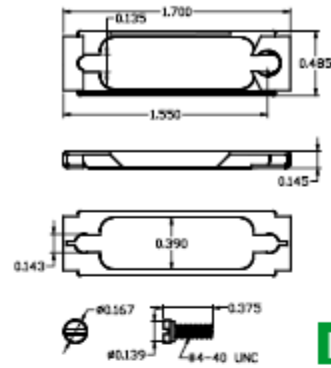

ETHERNET HARDWARE

LOCKING POSTS

PART NUMBER: C89014006
 Kit includes: 2 Locking Posts, 2 Lock Washers,
 4 Flat Washers and 2 Hex Nuts

15C SLIDE LATCH ASSEMBLY

PART NUMBER: C89E014021
 Kit includes: 1 Slide Latch
 2 Slide Latch Screws

SLIDE LATCH FOR 9 & 25 POSITION CONNECTORS

9C SLIDE LATCH ASSEMBLY

PART NUMBER: C89E014020
 Kit includes: 1 Slide Latch
 2 Slide Latch Screws
 2 Flat Washers

25C SLIDE LATCH ASSEMBLY

PART NUMBER: C89E014022
 Kit includes: 1 Slide Latch
 2 Slide Latch Screws
 2 Flat Washers

CONNECTOR HARDWARE

MALE SCREW SET

PART NUMBER: C89E014008
 Kit includes: 2 Captive Screws
 2 Retaining Clips

FEMALE SCREWLOCK ASSEMBLY

PART NUMBER	L	A	B	H	Thread C	Thread D
C89E014009	0.500	0.311	0.189	0.189	4-40 UNC-2A	4-40 UNC-2B