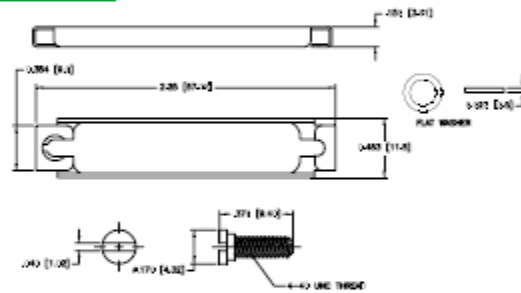

ETHERNET HARDWARE

LOCKING POSTS

PART NUMBER: C89014006
 Kit includes: 2 Locking Posts, 2 Lock Washers,
 4 Flat Washers and 2 Hex Nuts

15C SLIDE LATCH ASSEMBLY

PART NUMBER: C89E014021
 Kit includes: 1 Slide Latch
 2 Slide Latch Screws

SLIDE LATCH FOR 9 & 25 POSITION CONNECTORS

9C SLIDE LATCH ASSEMBLY

PART NUMBER: C89E014020
 Kit includes: 1 Slide Latch
 2 Slide Latch Screws
 2 Flat Washers

25C SLIDE LATCH ASSEMBLY

PART NUMBER: C89E014022
 Kit includes: 1 Slide Latch
 2 Slide Latch Screws
 2 Flat Washers

CONNECTOR HARDWARE

MALE SCREW SET

PART NUMBER: C89E014008
 Kit includes: 2 Captive Screws
 2 Retaining Clips

FEMALE SCREWLOCK ASSEMBLY

PART NUMBER	L	A	B	H	Thread C	Thread D
C89E014009	0.500	0.311	0.189	0.189	4-40 UNC-2A	4-40 UNC-2B

Kit Includes: 2 Female Screwlocks, 2 Flat Washers,
 2 Split Washers and 2 Hex Nuts