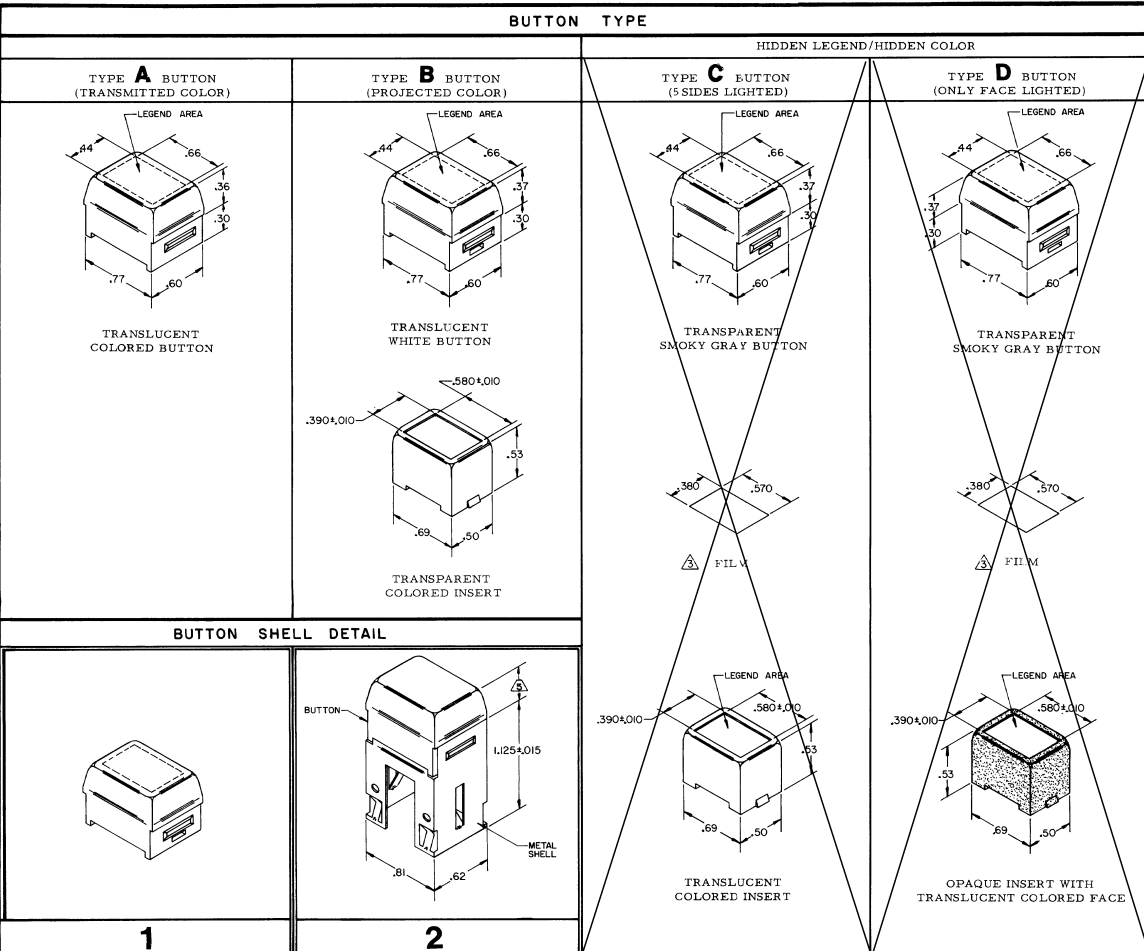

BUTTON SHELL
1 BUTTON ONLY (WITHOUT BUTTON SHELL)
2 BOTH BUTTON AND METAL SHELL PROVIDED
BUTTON TYPE
TRANSMITTED COLOR <b>B</b>
PROJECTED COLOR, WHITE BUTTON <b>C</b>
HIDDEN COLOR/HIDDEN LEGEND WITH FIVE SIDES LIGHTED, BLACK BUTTON <b>D</b>
HIDDEN COLOR/HIDDEN LEGEND ONLY BUTTON FACE LIGHTED BLACK BUTTON <b>D</b>
DISPLAY COLOR $\Delta$
<b>B</b> STANDARD BLUE
<b>G</b> STANDARD GREEN
<b>R</b> STANDARD RED
<b>W</b> STANDARD WHITE (TRANSMITTED COLOR ONLY)
<b>Y</b> STANDARD YELLOW
<b>A</b> STANDARD AMBER
LEGEND
<b>U</b> $\Delta$ NO LEGEND, BUTTON UNASSEMBLED
<b>N</b> $\Delta$ NO LEGEND, BUTTON ASSEMBLED
<b>L</b> $\Delta$ LEGEND ON BUTTON, BUTTON ASSEMBLED
<b>K</b> $\Delta$ LEGEND ON INSERT, BUTTON ASSEMBLED
<b>J</b> $\Delta$ LEGENDS ON BOTH BUTTON AND INSERT, BUTTON ASSEMBLED

**NOTES**  
 $\Delta$  BUTTON (INCL INSERT FOR B, C, AND D TYPE BUTTONS) AND METAL SHELL ARE PROVIDED UNASSEMBLED.  
 $\Delta$  INDICATES A COMPLETE DISPLAY UNIT ASSEMBLED.  
 $\Delta$  THICKNESS .004-.007 (FILM FURNISHED BY CUSTOMER)  
 $\Delta$  INDICATES COLOR OF DISPLAY IN LIGHTED CONDITION. (INSERT COLOR FOR TYPES B, C, AND D)  
 $\Delta$  .36 ON TYPE A OR .37 ON TYPES B, C, AND D.