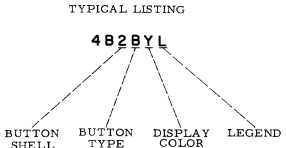

BUTTON SHELL
1 BUTTON ONLY (WITHOUT BUTTON SHELL)
2 BOTH BUTTON AND METAL SHELL PROVIDED
BUTTON TYPE
TRANSMITTED COLOR <b>B</b>
PROJECTED COLOR, WHITE BUTTON <b>C</b>
HIDDEN COLOR/HIDDEN LEGEND WITH FIVE SIDES LIGHTED, BLACK BUTTON <b>D</b>
HIDDEN COLOR/HIDDEN LEGEND ONLY BUTTON FACE LIGHTED BLACK BUTTON <b>D</b>
DISPLAY COLOR $\Delta$
<b>B</b> STANDARD BLUE
<b>G</b> STANDARD GREEN
<b>R</b> STANDARD RED
<b>W</b> STANDARD WHITE (TRANSMITTED COLOR ONLY)
<b>Y</b> STANDARD YELLOW
<b>A</b> STANDARD AMBER
LEGEND
<b>U</b> $\Delta$ NO LEGEND, BUTTON UNASSEMBLED
<b>N</b> $\Delta$ NO LEGEND, BUTTON ASSEMBLED
<b>L</b> $\Delta$ LEGEND ON BUTTON, BUTTON ASSEMBLED
<b>K</b> $\Delta$ LEGEND ON INSERT, BUTTON ASSEMBLED
<b>J</b> $\Delta$ LEGENDS ON BOTH BUTTON AND INSERT, BUTTON ASSEMBLED

**NOTES**  
 $\Delta$  BUTTON (INCL INSERT FOR B, C, AND D TYPE BUTTONS) AND METAL SHELL ARE PROVIDED UNASSEMBLED.  
 $\Delta$  INDICATES A COMPLETE DISPLAY UNIT ASSEMBLED.  
 $\Delta$  THICKNESS .004-.007 (FILM FURNISHED BY CUSTOMER)  
 $\Delta$  INDICATES COLOR OF DISPLAY IN LIGHTED CONDITION. (INSERT COLOR FOR TYPES B, C, AND D)  
 $\Delta$  .36 ON TYPE A OR .37 ON TYPES B, C, AND D.