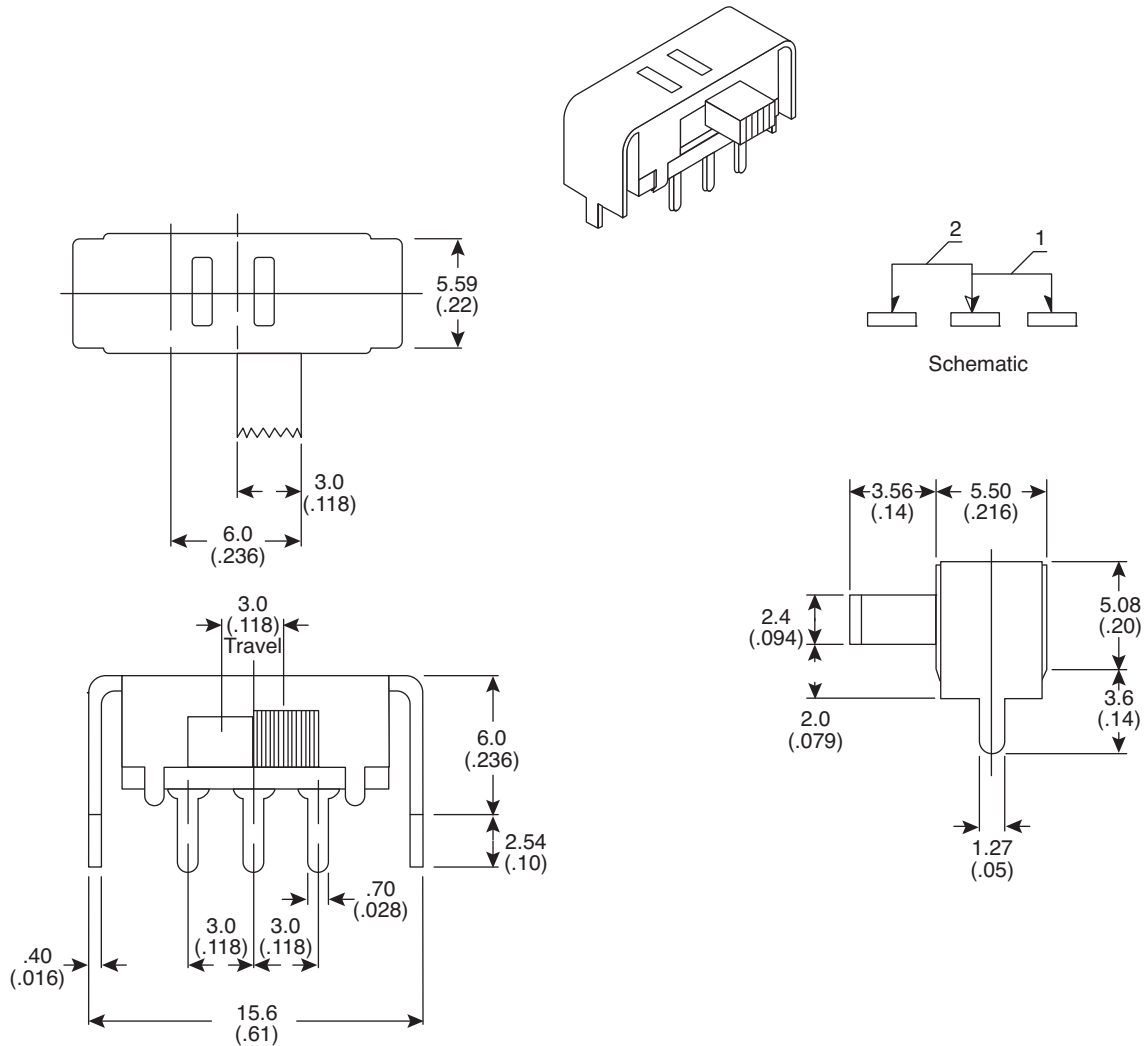

Dimensions: mm (in.)

Electrical Specifications:

- Rating: .5A/50VDC
- Contact resistance: not more than 30mΩ
- Insulation resistance: 500MΩ @ 500VDC
- Dielectric Strength: 500VAC for 1 minute

Mechanical Specifications:

- Circuit: SPDT On-On
- Switching life w/ load: 10,000 cycles

Miniature Slide Switch
10SP013

Available from Mouser Electronics

www.mouser.com

1-800-346-6873

Specifications are subject to change without notice. No liability or warranty implied by this information. Environmental compliance based on producer documentation.