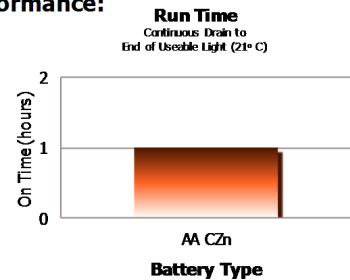

Performance:

Tested according to ANSI/NEMA FL 1 Standards.

Before Using Your Flashlight:
Please read all instructions and cautionary markings on the package and light

Important Notice

This datasheet contains information specific to products manufactured at the time of its publication
Contents herein do not constitute a warranty
©Energizer / All Rights Reserved