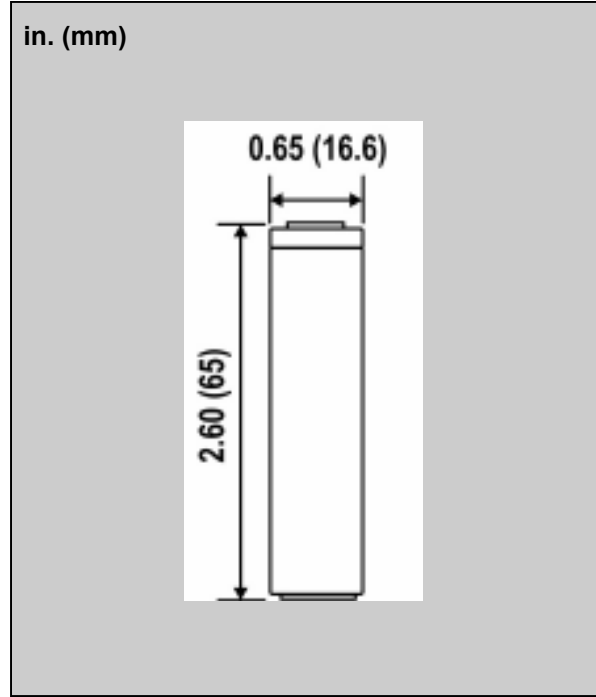

Sealed Nickel-Metal Hydride Rechargeable Batteries

Model:NH-3500A

Specifications

Nominal Voltage		1.2 Volt
Rated Capacity		3500 mA
Dimensions	Diameter in. (mm)	0.65 (16.6)
	Height in. (mm)	2.60 (66.0)
	Height with solder tabs	2.64 (67.0)
Weight	Weight Approx.	51 gm
	Internal Resistance	<20 mΩ
	Standard Charge (0.1C)	350 mA
	Trickle Charge	(0.03C)~(0.05C)
	Fast Charge ΔV	1750 mA
Recommended Operating Temperature Range	Std/Trickle Charge	20±5°C
	Fast Charge	20±5°C
	Discharge	20±5°C
	Storage	-20°C to 45°C
Standard Discharge (0.2C) Cut Off Voltage		1.0V per cell
High Rate Discharge (1 C) Cut Off Voltage		1.0V per cell

Dimensions

Charging and Discharging Characteristics

Discharge Cycle Life Standard Charge

Standard Battery Discharging (0.2C/0.5C/1C) Standard Battery Discharging (1C/2C/3C)

Please note the following graphs are for High Temperature and High Power batteries. These batteries do not form part of our standard range, but both types are available on request subject to minimum order quantities and delivery times. Please contact us for further details.