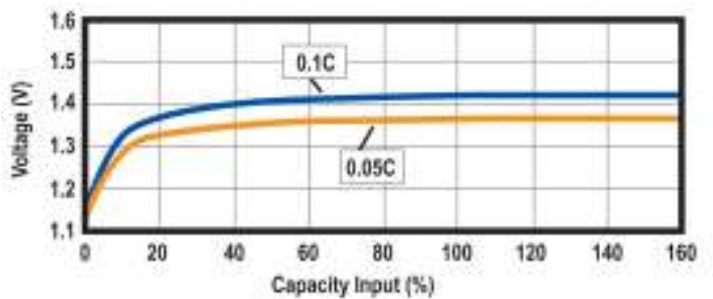

Sealed Nickel-Metal Hydride Rechargeable Batteries

Model:NH-3500A

Specifications

Nominal Voltage		1.2 Volt
Rated Capacity		3500 mA
Dimensions	Diameter in. (mm)	0.65 (16.6)
	Height in. (mm)	2.60 (66.0)
	Height with solder tabs	2.64 (67.0)
Weight	Weight Approx.	51 gm
	Internal Resistance	<20 mΩ
	Standard Charge (0.1C)	350 mA
	Trickle Charge	(0.03C)~(0.05C)
	Fast Charge ΔV	1750 mA
Recommended Operating Temperature Range	Std/Trickle Charge	20±5°C
	Fast Charge	20±5°C
	Discharge	20±5°C
	Storage	-20°C to 45°C
Standard Discharge (0.2C) Cut Off Voltage		1.0V per cell
High Rate Discharge (1 C) Cut Off Voltage		1.0V per cell

Dimensions

Charging and Discharging Characteristics

Discharge Cycle Life Standard Charge

Standard Battery Discharging (0.2C/0.5C/1C) Standard Battery Discharging (1C/2C/3C)

Please note the following graphs are for High Temperature and High Power batteries. These batteries do not form part of our standard range, but both types are available on request subject to minimum order quantities and delivery times. Please contact us for further details.

High Temp. Battery Charging and Discharging

High Power (10C Discharge) Cycle Life

High Temp. Battery Discharge Cycle Life

High Temp. Battery Trickle Charge

High Power Battery Discharging (3C/5C/10C)

Corporate Headquarters and Domestic Sales