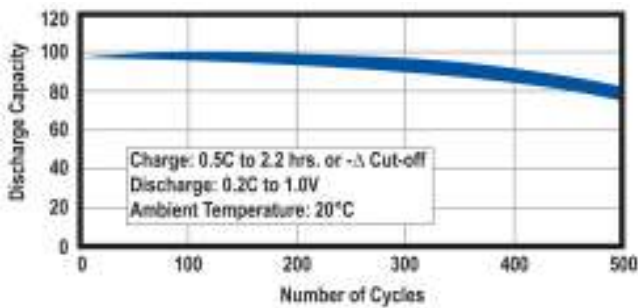

Sealed Nickel-Metal Hydride Rechargeable Batteries

Model:NH-3500A

Specifications

Nominal Voltage		1.2 Volt
Rated Capacity		3500 mA
Dimensions	Diameter in. (mm)	0.65 (16.6)
	Height in. (mm)	2.60 (66.0)
	Height with solder tabs	2.64 (67.0)
Weight	Weight Approx.	51 gm
	Internal Resistance	<20 mΩ
	Standard Charge (0.1C)	350 mA
	Trickle Charge	(0.03C)~(0.05C)
	Fast Charge ΔV	1750 mA
Recommended Operating Temperature Range	Std/Trickle Charge	20±5°C
	Fast Charge	20±5°C
	Discharge	20±5°C
	Storage	-20°C to 45°C
Standard Discharge (0.2C) Cut Off Voltage		1.0V per cell
High Rate Discharge (1 C) Cut Off Voltage		1.0V per cell

Dimensions

Charging and Discharging Characteristics

Discharge Cycle Life Standard Charge

Standard Battery Discharging (0.2C/0.5C/1C) Standard Battery Discharging (1C/2C/3C)

Please note the following graphs are for High Temperature and High Power batteries. These batteries do not form part of our standard range, but both types are available on request subject to minimum order quantities and delivery times. Please contact us for further details.