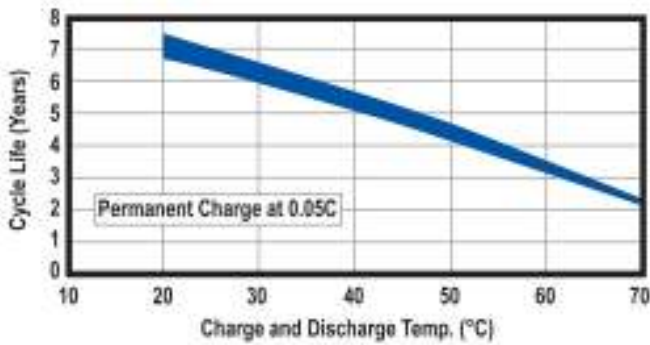

Sealed Nickel-Metal Hydride Rechargeable Batteries

Model:NH-3500A

Specifications

Nominal Voltage		1.2 Volt
Rated Capacity		3500 mA
Dimensions	Diameter in. (mm)	0.65 (16.6)
	Height in. (mm)	2.60 (66.0)
	Height with solder tabs	2.64 (67.0)
Weight	Weight Approx.	51 gm
	Internal Resistance	<20 mΩ
	Standard Charge (0.1C)	350 mA
	Trickle Charge	(0.03C)~(0.05C)
	Fast Charge ΔV	1750 mA
Recommended Operating Temperature Range	Std/Trickle Charge	20±5°C
	Fast Charge	20±5°C
	Discharge	20±5°C
	Storage	-20°C to 45°C
Standard Discharge (0.2C) Cut Off Voltage		1.0V per cell
High Rate Discharge (1 C) Cut Off Voltage		1.0V per cell

Dimensions

Charging and Discharging Characteristics

Discharge Cycle Life Standard Charge

Standard Battery Discharging (0.2C/0.5C/1C) Standard Battery Discharging (1C/2C/3C)

Please note the following graphs are for High Temperature and High Power batteries. These batteries do not form part of our standard range, but both types are available on request subject to minimum order quantities and delivery times. Please contact us for further details.

High Temp. Battery Charging and Discharging

High Power (10C Discharge) Cycle Life

High Temp. Battery Discharge Cycle Life

High Temp. Battery Trickle Charge

High Power Battery Discharging (3C/5C/10C)

Corporate Headquarters and Domestic Sales