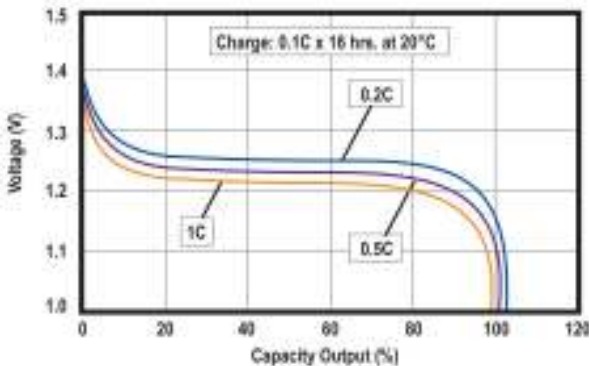

Sealed Nickel-Metal Hydride Rechargeable Batteries

Model:NH-3500A

Specifications

Nominal Voltage		1.2 Volt
Rated Capacity		3500 mA
Dimensions	Diameter in. (mm)	0.65 (16.6)
	Height in. (mm)	2.60 (66.0)
	Height with solder tabs	2.64 (67.0)
Weight	Weight Approx.	51 gm
	Internal Resistance	<20 mΩ
	Standard Charge (0.1C)	350 mA
	Trickle Charge	(0.03C)~(0.05C)
	Fast Charge ΔV	1750 mA
Recommended Operating Temperature Range	Std/Trickle Charge	20±5°C
	Fast Charge	20±5°C
	Discharge	20±5°C
	Storage	-20°C to 45°C
Standard Discharge (0.2C) Cut Off Voltage		1.0V per cell
High Rate Discharge (1 C) Cut Off Voltage		1.0V per cell

Dimensions

Charging and Discharging Characteristics

Discharge Cycle Life Standard Charge

Standard Battery Discharging (0.2C/0.5C/1C) Standard Battery Discharging (1C/2C/3C)

Please note the following graphs are for High Temperature and High Power batteries. These batteries do not form part of our standard range, but both types are available on request subject to minimum order quantities and delivery times. Please contact us for further details.