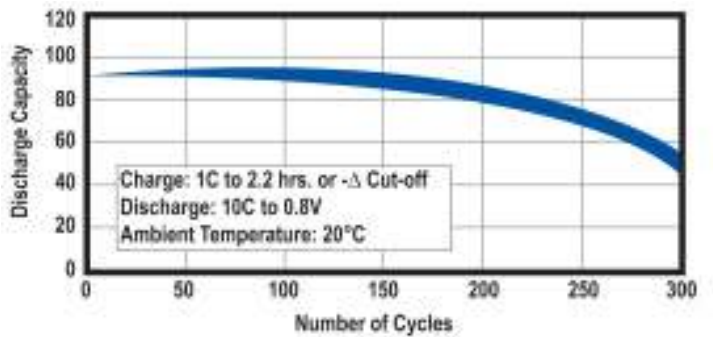

Dimensions

Charging and Discharging Characteristics

Discharge Cycle Life Standard Charge

Standard Battery Discharging (0.2C/0.5C/1C) Standard Battery Discharging (1C/2C/3C)

Please note the following graphs are for High Temperature and High Power batteries. These batteries do not form part of our standard range, but both types are available on request subject to minimum order quantities and delivery times. Please contact us for further details.

High Temp. Battery Charging and Discharging

High Power (10C Discharge) Cycle Life

High Temp. Battery Discharge Cycle Life

High Temp. Battery Trickle Charge

High Power Battery Discharging (3C/5C/10C)

Corporate Headquarters and Domestic Sales