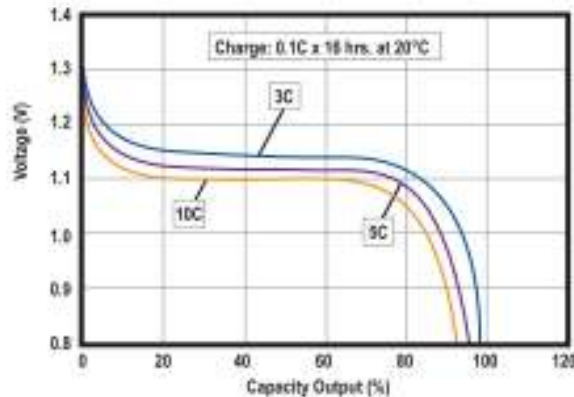

Sealed Nickel-Metal Hydride Rechargeable Batteries

Model:NH-3500A

Specifications

Nominal Voltage		1.2 Volt
Rated Capacity		3500 mA
Dimensions	Diameter in. (mm)	0.65 (16.6)
	Height in. (mm)	2.60 (66.0)
	Height with solder tabs	2.64 (67.0)
Weight	Weight Approx.	51 gm
	Internal Resistance	<20 mΩ
	Standard Charge (0.1C)	350 mA
	Trickle Charge	(0.03C)~(0.05C)
	Fast Charge ΔV	1750 mA
Recommended Operating Temperature Range	Std/Trickle Charge	20±5°C
	Fast Charge	20±5°C
	Discharge	20±5°C
	Storage	-20°C to 45°C
Standard Discharge (0.2C) Cut Off Voltage		1.0V per cell
High Rate Discharge (1 C) Cut Off Voltage		1.0V per cell

Dimensions

Charging and Discharging Characteristics

Discharge Cycle Life Standard Charge

Standard Battery Discharging (0.2C/0.5C/1C) Standard Battery Discharging (1C/2C/3C)

Please note the following graphs are for High Temperature and High Power batteries. These batteries do not form part of our standard range, but both types are available on request subject to minimum order quantities and delivery times. Please contact us for further details.

High Temp. Battery Charging and Discharging

High Power (10C Discharge) Cycle Life

High Temp. Battery Discharge Cycle Life

High Temp. Battery Trickle Charge

High Power Battery Discharging (3C/5C/10C)

Corporate Headquarters and Domestic Sales