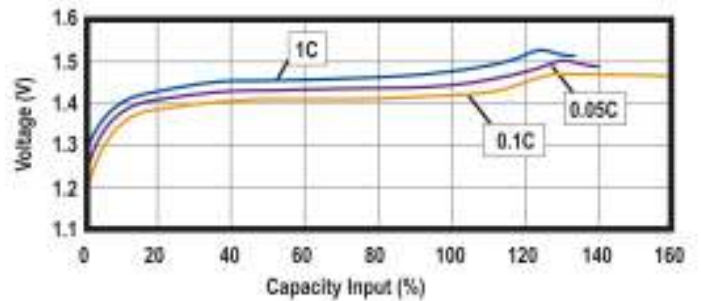

Sealed Nickel-Metal Hydride Rechargeable Batteries

Model:NH-3500A

Specifications

Nominal Voltage		1.2 Volt
Rated Capacity		3500 mA
Dimensions	Diameter in. (mm)	0.65 (16.6)
	Height in. (mm)	2.60 (66.0)
	Height with solder tabs	2.64 (67.0)
Weight	Weight Approx.	51 gm
	Internal Resistance	<20 mΩ
	Standard Charge (0.1C)	350 mA
	Trickle Charge	(0.03C)~(0.05C)
	Fast Charge ΔV	1750 mA
Recommended Operating Temperature Range	Std/Trickle Charge	20±5°C
	Fast Charge	20±5°C
	Discharge	20±5°C
	Storage	-20°C to 45°C
Standard Discharge (0.2C) Cut Off Voltage		1.0V per cell
High Rate Discharge (1 C) Cut Off Voltage		1.0V per cell

Dimensions

Charging and Discharging Characteristics

Discharge Cycle Life Standard Charge

Standard Battery Discharging (0.2C/0.5C/1C) Standard Battery Discharging (1C/2C/3C)

Please note the following graphs are for High Temperature and High Power batteries. These batteries do not form part of our standard range, but both types are available on request subject to minimum order quantities and delivery times. Please contact us for further details.