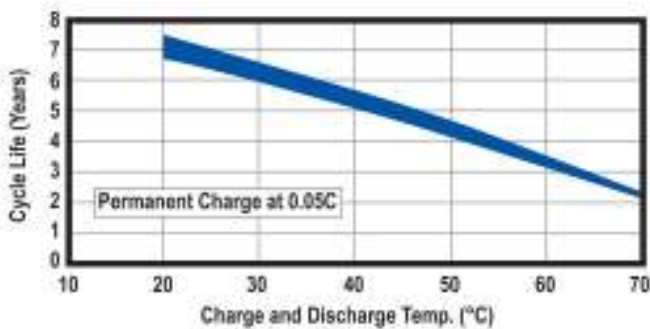

Sealed Nickel-Metal Hydride Rechargeable Batteries

Model:NH-3500A

Specifications

Nominal Voltage		1.2 Volt
Rated Capacity		3500 mA
Dimensions	Diameter in. (mm)	0.65 (16.6)
	Height in. (mm)	2.60 (66.0)
	Height with solder tabs	2.64 (67.0)
Weight	Weight Approx.	51 gm
	Internal Resistance	<20 mΩ
	Standard Charge (0.1C)	350 mA
	Trickle Charge	(0.03C)~(0.05C)
	Fast Charge ΔV	1750 mA
Recommended Operating Temperature Range	Std/Trickle Charge	20±5°C
	Fast Charge	20±5°C
	Discharge	20±5°C
	Storage	-20°C to 45°C
Standard Discharge (0.2C) Cut Off Voltage		1.0V per cell
High Rate Discharge (1 C) Cut Off Voltage		1.0V per cell

Dimensions

Charging and Discharging Characteristics

Discharge Cycle Life Standard Charge

Standard Battery Discharging (0.2C/0.5C/1C) Standard Battery Discharging (1C/2C/3C)

Please note the following graphs are for High Temperature and High Power batteries. These batteries do not form part of our standard range, but both types are available on request subject to minimum order quantities and delivery times. Please contact us for further details.

High Temp. Battery Charging and Discharging

High Power (10C Discharge) Cycle Life

High Temp. Battery Discharge Cycle Life

High Temp. Battery Trickle Charge

High Power Battery Discharging (3C/5C/10C)

Corporate Headquarters and Domestic Sales