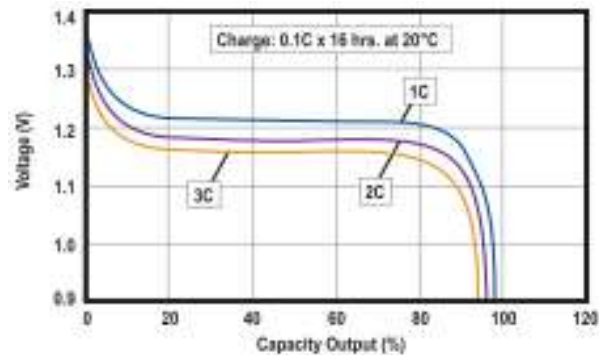

Sealed Nickel-Metal Hydride Rechargeable Batteries

Model:NH-3500A

Specifications

Nominal Voltage		1.2 Volt
Rated Capacity		3500 mA
Dimensions	Diameter in. (mm)	0.65 (16.6)
	Height in. (mm)	2.60 (66.0)
	Height with solder tabs	2.64 (67.0)
Weight	Weight Approx.	51 gm
	Internal Resistance	<20 mΩ
	Standard Charge (0.1C)	350 mA
	Trickle Charge	(0.03C)~(0.05C)
	Fast Charge ΔV	1750 mA
Recommended Operating Temperature Range	Std/Trickle Charge	20±5°C
	Fast Charge	20±5°C
	Discharge	20±5°C
	Storage	-20°C to 45°C
Standard Discharge (0.2C) Cut Off Voltage		1.0V per cell
High Rate Discharge (1 C) Cut Off Voltage		1.0V per cell

Dimensions

Charging and Discharging Characteristics

Discharge Cycle Life Standard Charge

Standard Battery Discharging (0.2C/0.5C/1C) Standard Battery Discharging (1C/2C/3C)

Please note the following graphs are for High Temperature and High Power batteries. These batteries do not form part of our standard range, but both types are available on request subject to minimum order quantities and delivery times. Please contact us for further details.