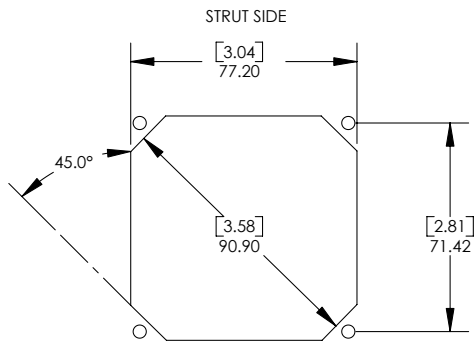

RECOMMENDED CUTOUT

CONTACT INFO:		WWW.COMAIRROTRON.COM		SALES@COMAIRROTRON.COM	
TOLERANCE UNLESS OTHERWISE SPECIFIED		AMERICAN PROJECTION		(619) 661 - 6688	
2 PL. DEC. ± 0.03 [-8]		[IN]		3D MODEL FOUND AT..	
3 PL. DEC. ± 0.10 [25]		[MM]			
ANGULAR $\pm 30'$					
SPRITE AC					