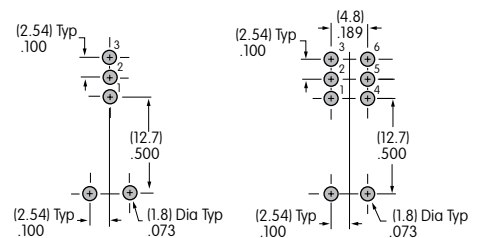

Slides

Tactiles

Tilt

Touch

Indicators

Accessories

POLES & CIRCUITS

| Pole | Model | Plunger Position () = Momentary | | Connected Terminals | | Throw & Switch Schematics |
|------|--------|-------------------------------------|------|---------------------|---------|--|
| | | Normal | Down | Normal | Down | |
| | | | | | | Note: Terminal numbers are not actually on the switch. |
| SP | MB2511 | ON | (ON) | 3-1 | 3-2 | SPDT |
| DP | MB2521 | ON | (ON) | 3-1 6-4 | 3-2 6-5 | DPDT |

BUSHING

S2 .300" (7.6mm)
Smooth with Keyway

Panel Cutout

CONTACT MATERIALS & RATINGS

W Silver over Silver

Power Level

3A @ 125V AC

G Gold over Brass or Copper

Logic Level

0.4VA maximum @ 28V AC/DC maximum

Note: Complete explanation of operating range in Supplement section.

TERMINALS

13 .250" (6.35mm) Terminal
with .465" (11.8mm) Bracket

30 Right Angle PC
Single Pole only

45 Vertical PC

CAPS & CAP COLORS

B AT443
.315" (8.0mm) Diameter Cap

Material: Polycarbonate

Finish: Glossy

C AT442
.394" (10.0mm) Diameter Cap

Material: Polycarbonate

Finish: Glossy