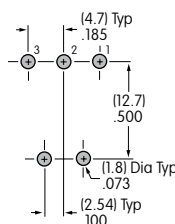

Slides

Tactiles

Tilt

Touch

Indicators

Accessories

POLES & CIRCUITS

| Pole | Model | Plunger Position () = Momentary | | Connected Terminals | | Throw & Switch Schematics |
|------|--------|-------------------------------------|------|---------------------|---------|--|
| | | Normal | Down | Normal | Down | |
| | | | | | | Note: Terminal numbers are not actually on the switch. |
| SP | MB2511 | ON | (ON) | 3-1 | 3-2 | SPDT |
| DP | MB2521 | ON | (ON) | 3-1 6-4 | 3-2 6-5 | DPDT |

BUSHING

S2 .300" (7.6mm)
Smooth with Keyway

Panel Cutout

CONTACT MATERIALS & RATINGS

W Silver over Silver

Power Level

3A @ 125V AC

G Gold over Brass or Copper

Logic Level

0.4VA maximum @ 28V AC/DC maximum

Note: Complete explanation of operating range in Supplement section.

TERMINALS

13 .250" (6.35mm) Terminal
with .465" (11.8mm) Bracket

30 Right Angle PC
Single Pole only