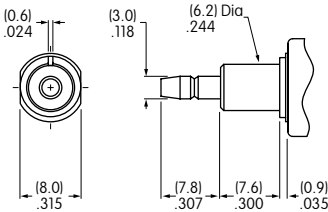

Slides

Tactiles

Tilt

Touch

Indicators

Accessories

POLES & CIRCUITS

| Pole | Model | Plunger Position () = Momentary | | Connected Terminals | | Throw & Switch Schematics |
|------|--------|-------------------------------------|------|---------------------|---------|--|
| | | Normal | Down | Normal | Down | |
| | | | | | | Note: Terminal numbers are not actually on the switch. |
| SP | MB2511 | ON | (ON) | 3-1 | 3-2 | SPDT |
| DP | MB2521 | ON | (ON) | 3-1 6-4 | 3-2 6-5 | DPDT |

BUSHING

S2 .300" (7.6mm)
Smooth with Keyway

Panel Cutout

CONTACT MATERIALS & RATINGS

W Silver over Silver

Power Level

3A @ 125V AC

G Gold over Brass or Copper

Logic Level

0.4VA maximum @ 28V AC/DC maximum

Note: Complete explanation of operating range in Supplement section.

TERMINALS

13 .250" (6.35mm) Terminal
with .465" (11.8mm) Bracket

30 Right Angle PC
Single Pole only