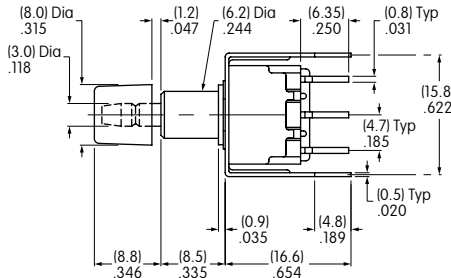

Logic Level

0.4VA maximum @ 28V AC/DC maximum

Note: Complete explanation of operating range in Supplement section.

TERMINALS

13 .250" (6.35mm) Terminal
with .465" (11.8mm) Bracket

30 Right Angle PC
Single Pole only

45 Vertical PC

CAPS & CAP COLORS

B AT443
.315" (8.0mm) Diameter Cap

Material: Polycarbonate

Finish: Glossy

C AT442
.394" (10.0mm) Diameter Cap

Material: Polycarbonate

Finish: Glossy

Cap Colors Available:

Black

White

Red

Yellow

Green

Blue

TYPICAL SWITCH DIMENSIONS

Single Pole

Double Pole

Straight PC • Bracket

MB2511S2G13-BC

Single Pole

Right Angle PC

MB2511S2G30-BC

Single Pole