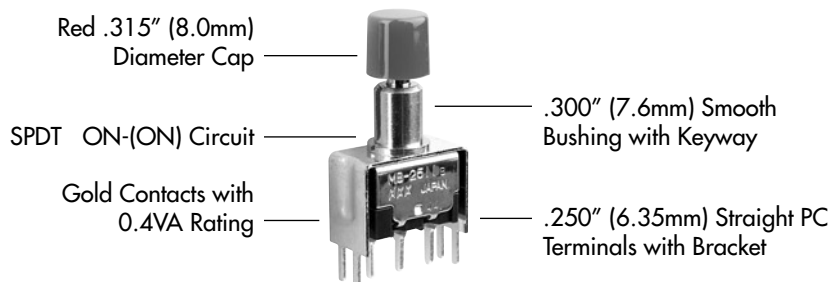

DESCRIPTION FOR TYPICAL ORDERING EXAMPLE

MB2511S2G13-BC