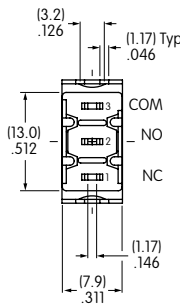

Logic Level

0.4VA maximum @ 28V AC/DC maximum

Note: Complete explanation of operating range in Supplement section.

TERMINALS

13 .250" (6.35mm) Terminal
with .465" (11.8mm) Bracket

30 Right Angle PC
Single Pole only

45 Vertical PC

CAPS & CAP COLORS

B AT443
.315" (8.0mm) Diameter Cap

Material: Polycarbonate

Finish: Glossy

C AT442
.394" (10.0mm) Diameter Cap

Material: Polycarbonate

Finish: Glossy

Cap Colors Available:

Black

White

Red

Yellow

Green

Blue

TYPICAL SWITCH DIMENSIONS

Single Pole

Double Pole

Straight PC • Bracket

MB2511S2G13-BC

Single Pole

Right Angle PC

MB2511S2G30-BC

Single Pole