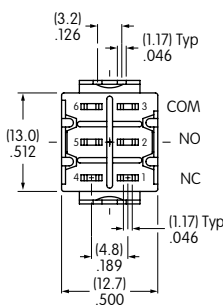

Logic Level

0.4VA maximum @ 28V AC/DC maximum

Note: Complete explanation of operating range in Supplement section.

TERMINALS

13 .250" (6.35mm) Terminal
with .465" (11.8mm) Bracket

30 Right Angle PC
Single Pole only

Cap Colors Available:

Black

White

Red

Yellow

Green

Blue

TYPICAL SWITCH DIMENSIONS

Single Pole

Double Pole

Straight PC • Bracket

MB2511S2G13-BC

Single Pole

Right Angle PC

MB2511S2G30-BC

Single Pole