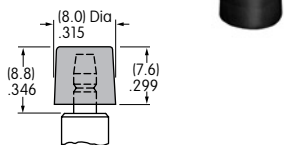

45 Vertical PC

CAPS & CAP COLORS

B AT443
.315" (8.0mm) Diameter Cap

Material: Polycarbonate

Finish: Glossy

C AT442
.394" (10.0mm) Diameter Cap

Material: Polycarbonate

Finish: Glossy

Cap Colors Available:

Black

White

Red

Yellow

Green

Blue

TYPICAL SWITCH DIMENSIONS