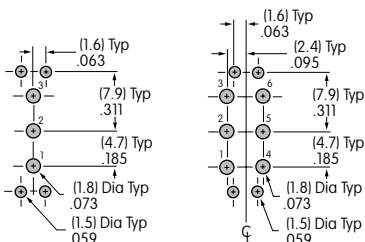

Slides

Tactiles

Tilt

Touch

Indicators

Accessories

POLES & CIRCUITS

| Pole | Model | Plunger Position () = Momentary | | Connected Terminals | | Throw & Switch Schematics |
|------|--------|-------------------------------------|------|---------------------|---------|--|
| | | Normal | Down | Normal | Down | |
| | | | | | | Note: Terminal numbers are not actually on the switch. |
| SP | MB2511 | ON | (ON) | 3-1 | 3-2 | SPDT |
| DP | MB2521 | ON | (ON) | 3-1 6-4 | 3-2 6-5 | DPDT |

BUSHING

S2 .300" (7.6mm)
Smooth with Keyway

Panel Cutout

CONTACT MATERIALS & RATINGS

W Silver over Silver

Power Level

3A @ 125V AC

G Gold over Brass or Copper

Logic Level

0.4VA maximum @ 28V AC/DC maximum

Note: Complete explanation of operating range in Supplement section.

TERMINALS

13 .250" (6.35mm) Terminal
with .465" (11.8mm) Bracket

30 Right Angle PC
Single Pole only