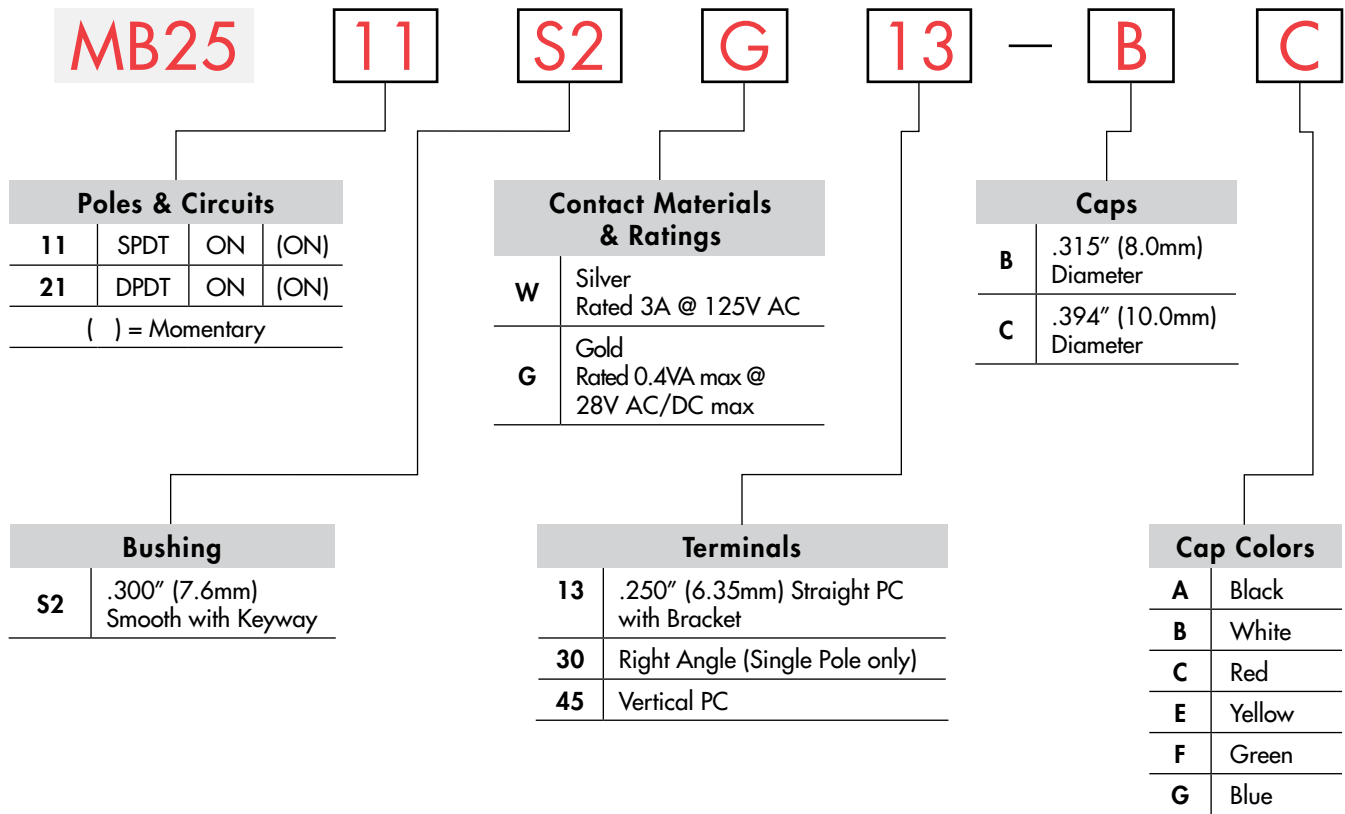

TYPICAL SWITCH ORDERING EXAMPLE

IMPORTANT:

Switches are supplied without UL, cULus, & CSA markings unless specified. Specific models & ratings noted on General Specifications page.

DESCRIPTION FOR TYPICAL ORDERING EXAMPLE

Slides

Tactiles

Tilt

Touch

Indicators

Accessories

POLES & CIRCUITS

| Pole | Model | Plunger Position () = Momentary | | Connected Terminals | | Throw & Switch Schematics |
|------|--------|-------------------------------------|------|---------------------|---------|--|
| | | Normal | Down | Normal | Down | |
| | | | | | | Note: Terminal numbers are not actually on the switch. |
| SP | MB2511 | ON | (ON) | 3-1 | 3-2 | SPDT |
| DP | MB2521 | ON | (ON) | 3-1 6-4 | 3-2 6-5 | DPDT |

Logic Level

0.4VA maximum @ 28V AC/DC maximum

Note: Complete explanation of operating range in Supplement section.

TERMINALS

13 .250" (6.35mm) Terminal
with .465" (11.8mm) Bracket

30 Right Angle PC
Single Pole only

Cap Colors Available:

Black

White

Red

Yellow

Green

Blue

TYPICAL SWITCH DIMENSIONS