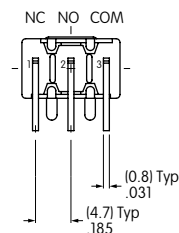

Logic Level

0.4VA maximum @ 28V AC/DC maximum

Note: Complete explanation of operating range in Supplement section.

TERMINALS

13 .250" (6.35mm) Terminal
with .465" (11.8mm) Bracket

30 Right Angle PC
Single Pole only

Single Pole

Double Pole

Straight PC • Bracket

MB2511S2G13-BC

Single Pole

Right Angle PC

MB2511S2G30-BC

Single Pole