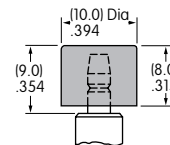

Logic Level

0.4VA maximum @ 28V AC/DC maximum

Note: Complete explanation of operating range in Supplement section.

TERMINALS

13 .250" (6.35mm) Terminal
with .465" (11.8mm) Bracket

30 Right Angle PC
Single Pole only

45 Vertical PC

CAPS & CAP COLORS

B AT443
.315" (8.0mm) Diameter Cap

Material: Polycarbonate

Finish: Glossy

C AT442
.394" (10.0mm) Diameter Cap

Material: Polycarbonate

Finish: Glossy

Cap Colors Available:

Black

White

Red

Yellow

Green

Blue

TYPICAL SWITCH DIMENSIONS