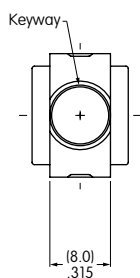

45 Vertical PC

CAPS & CAP COLORS

B AT443
.315" (8.0mm) Diameter Cap

Material: Polycarbonate

Finish: Glossy

C AT442
.394" (10.0mm) Diameter Cap

Material: Polycarbonate

Finish: Glossy

Cap Colors Available:

Black

White

Red

Yellow

Green

Blue

TYPICAL SWITCH DIMENSIONS

Single Pole

Double Pole

Straight PC • Bracket

MB2511S2G13-BC

Single Pole

Right Angle PC

MB2511S2G30-BC

Single Pole