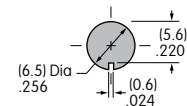

Slides

Tactiles

Tilt

Touch

Indicators

Accessories

POLES & CIRCUITS

| Pole | Model | Plunger Position () = Momentary | | Connected Terminals | | Throw & Switch Schematics |
|------|--------|-------------------------------------|------|---------------------|---------|--|
| | | Normal | Down | Normal | Down | |
| | | | | | | Note: Terminal numbers are not actually on the switch. |
| SP | MB2511 | ON | (ON) | 3-1 | 3-2 | SPDT |
| DP | MB2521 | ON | (ON) | 3-1 6-4 | 3-2 6-5 | DPDT |

BUSHING

S2 .300" (7.6mm)
Smooth with Keyway

Panel Cutout

CONTACT MATERIALS & RATINGS

W Silver over Silver

Power Level

3A @ 125V AC

G Gold over Brass or Copper

Logic Level

0.4VA maximum @ 28V AC/DC maximum

Note: Complete explanation of operating range in Supplement section.

TERMINALS

13 .250" (6.35mm) Terminal
with .465" (11.8mm) Bracket

30 Right Angle PC
Single Pole only