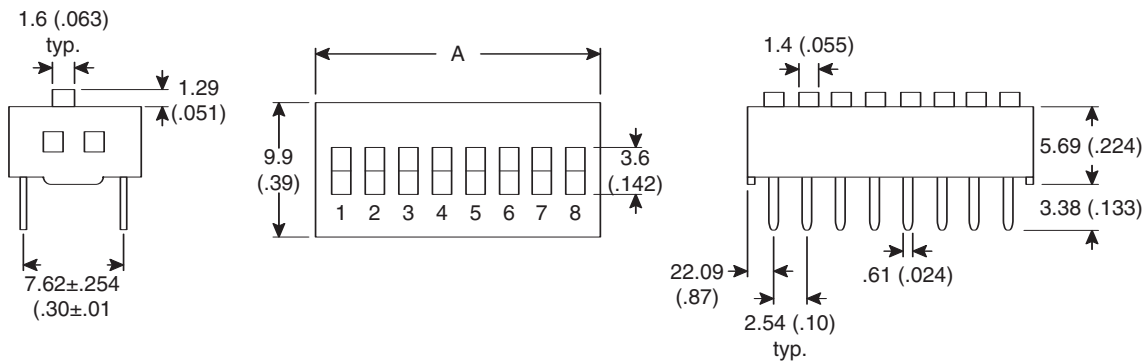

Dimensions: mm (In.)

Mouser Stock No.	Position	Dimension "A" (In.)
106-1202	2	.239
106-1204	4	.439
106-1206	6	.639
106-1208	8	.839

**Mechanical Specifications:**

- Type: SPST
- Mechanical life: 10,000 operation min. per switch
- Operation force: <800g

**Electrical Specifications:**

- Rating: Non-switching: 100mA / 50VDC, Switching: 50mA / 24VDC
- Electrical life: 5,000 operation min. per switch

**DIP Switches**

106-1202, 106-1204  
106-1206, 106-1208