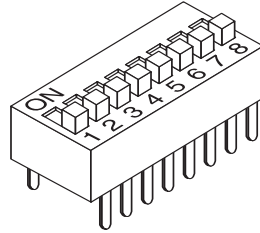

Dimensions: mm (In.)

Mouser Stock No.	Position	Dimension "A" (In.)
106-1202	2	.239
106-1204	4	.439
106-1206	6	.639
106-1208	8	.839

**Mechanical Specifications:**

- Type: SPST
- Mechanical life: 10,000 operation min. per switch
- Operation force: <800g

**Electrical Specifications:**

- Rating: Non-switching: 100mA / 50VDC, Switching: 50mA / 24VDC
- Electrical life: 5,000 operation min. per switch

**DIP Switches**

106-1202, 106-1204  
106-1206, 106-1208