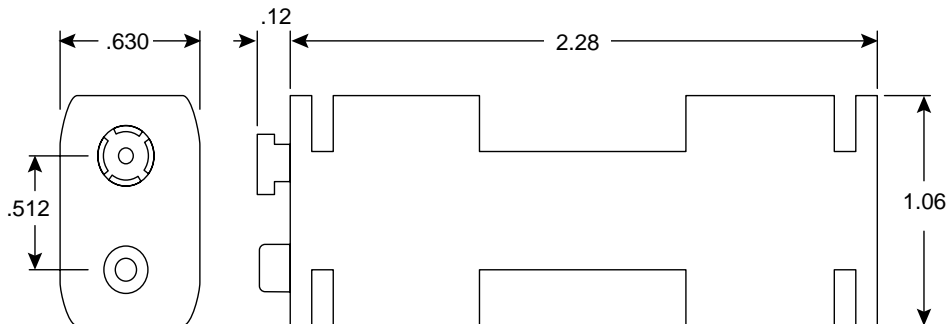


**Dimensions (In.)****Specifications:**

- Holds: 2 "AA" cells
- Color: white
- Body: polyethylene
- Snaps, rivets: nickel plated brass
- Spring: nickel plated steel piano wire