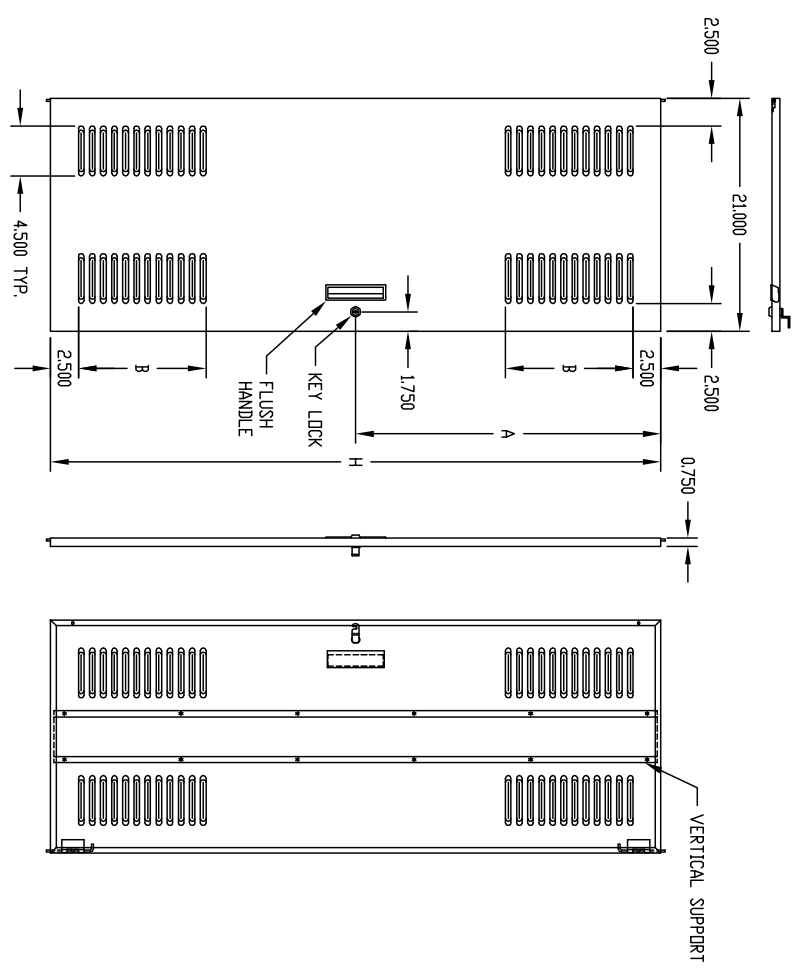

PART NAME	SERIES 2000 FRONT DOOR (PLAIN & LOUVERED)	PART No.	E-9000 THRU E-9007	REV. DATE	1-2-02
-----------	---	----------	--------------------	-----------	--------

MATERIAL:
 DOOR _____ 20 GA. STEEL
 VERTICAL SUPPORT _____ 18 GA. STEEL

FINISH:
 GRAY TEXTURE OR
 ROYAL BLUE TEXTURE

- - INDICATES DOOR SUPPLIED WITHOUT A VERTICAL SUPPORT.
- - (4) SETS OF (6) SLOTTED LOUVERS ON DOOR.
- △ - (4) SETS OF (12) SLOTTED LOUVERS ON DOOR.

* DISCONTINUED

PART NUMBER	HEIGHT		A	HEIGHT OF LOUVERS B	FITS UNITS WITH THIS PANEL SPACE	
	PLAIN	LOUVERED				H
E-9000 •	E-9020 •	□	23,500	11,750	5,500	21,000
* E-9001	* E-9021	□	34,000	17,000	5,500	31,500
* E-9002	* E-9022	□	37,500	18,750	5,500	35,000
E-9003	E-9023	△	44,500	22,250	11,500	42,000
E-9004	E-9024	△	55,000	27,500	11,500	52,500
E-9005	E-9025	△	63,750	31,875	11,500	61,250
E-9006	E-9026	△	72,500	36,250	11,500	70,000
E-9007	E-9027	△	81,250	40,625	11,500	78,750