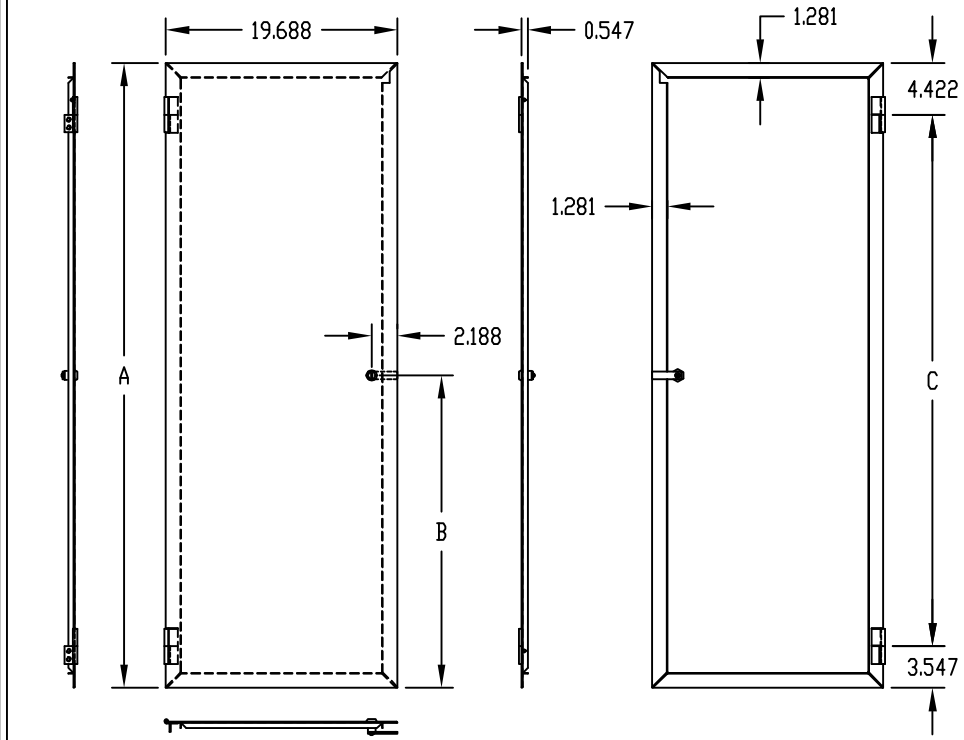

PART NAME	CLASSIC II CABINET DOORS	PART No.	AGD-367 TO AGD-380
-----------	--------------------------	----------	--------------------

**MATERIAL:**  
 DOOR & FILLER STRIPS \_\_\_\_\_ 0.090 THK. ALUMINUM  
 STRIKER PLATE \_\_\_\_\_ 0.050 THK. ALUMINUM  
 CONTINUOUS HINGE \_\_\_\_\_ 0.040 THK. ALUMINUM  
 SLIDE LATCH \_\_\_\_\_ BLACK THERMOPLASTIC

**FINISH:**  
 ALL PARTS \_\_\_\_\_ WHITE TEXTURED

UNIT TO BE SHIPPED COMPLETELY UNASSEMBLED

PART No.	A	B	C	D	PART No.	A	B	C	D
AGD-367	5.250	4.750	-----	-----	AGD-374	17.500	17.000	-----	5.250
AGD-368	7.000	6.500	3.500	-----	AGD-375	19.250	18.750	-----	6.500
AGD-369	8.750	8.250	4.750	-----	AGD-376	21.000	20.500	-----	7.000
AGD-370	10.500	10.000	5.250	-----	AGD-377	22.750	22.250	-----	7.000
AGD-371	12.250	11.750	6.500	-----	AGD-378	24.500	24.000	-----	8.250
AGD-372	14.000	13.500	7.000	-----	AGD-379	26.250	25.750	-----	8.250
AGD-373	15.750	15.250	8.250	-----	AGD-380	28.000	27.500	-----	8.750

PART NAME	CLASSIC II CABINET RACK FRONT DOORS	PART No.	AGD-932 TO AGD-937
-----------	-------------------------------------	----------	--------------------

**MATERIAL:** 18 GA. STEEL

**FINISH:** ROYAL BLUE TEXTURED OR GRAY TEXTURED

PART No.	A	B	C
AGD-932	42.688	21.344	34.719
AGD-933	53.188	26.594	45.219
AGD-934	61.938	30.969	53.969
AGD-935	70.688	35.344	62.719
AGD-937	79.438	39.719	71.469