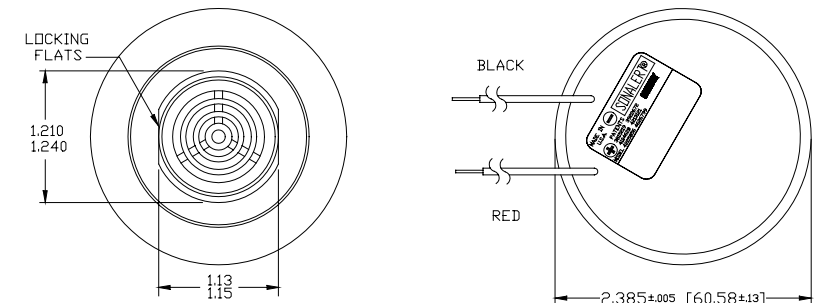

**Specifications:**

Sound level Category	Medium Sound Level
Mode of Operation	Chime, DING-DONG
Mounting	Panel (see note)
Voltage Rating	20 to 28 Vdc
Frequency	750 - 912 Hz
Loudness (Min. Voltage)	85 dB(A) min. @ 2 FT and 20 Vac/dc
Loudness (Max Voltage)	88 dB(A) min. @ 2FT and 28 Vac/dc
Current Draw	250 mA Max @ 20 Vac/dc
Current Draw	250 Ma Max @ 28 Vac/dc
Storage Temperature	-40°C to +85°C
Operating Temperature	-30°C to +65°C
Weight (Typical)	6 oz (170 g)
Housing	6/6 Nylon, Color Black
Options	For other options contact factory

**Dimensions:** Inches (mm)

NOTE: MOUNTING- REMOVE BLACK PLASTIC NUT AND INSERT THREADED FRONT THROUGH 1.25" HOLE PUNCHED IN PANEL, IF ORIENTATION IS NEEDED, NOTE LOCKING FLATS ON DRAWING. SCREW NUT BACK ON. DO NOT OVERTIGHTEN.