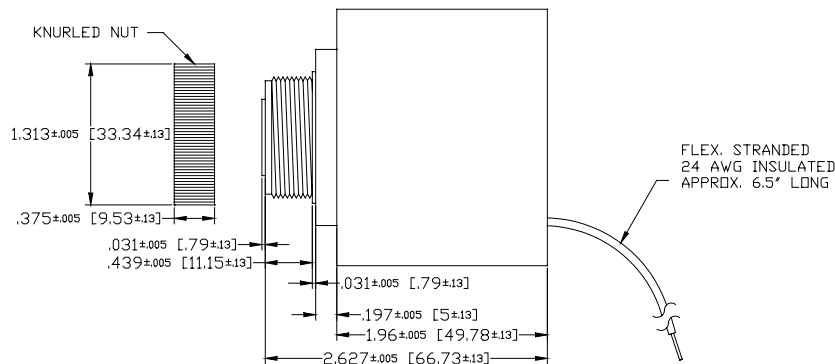

**Specifications:**

Sound level Category	Medium Sound Level
Mode of Operation	Chime, DING-DONG
Mounting	Panel (see note)
Voltage Rating	20 to 28 Vdc
Frequency	750 - 912 Hz
Loudness (Min. Voltage)	85 dB(A) min. @ 2 FT and 20 Vac/dc
Loudness (Max Voltage)	88 dB(A) min. @ 2FT and 28 Vac/dc
Current Draw	250 mA Max @ 20 Vac/dc
Current Draw	250 Ma Max @ 28 Vac/dc
Storage Temperature	-40°C to +85°C
Operating Temperature	-30°C to +65°C
Weight (Typical)	6 oz (170 g)
Housing	6/6 Nylon, Color Black
Options	For other options contact factory

**Dimensions:** Inches (mm)

NOTE: MOUNTING- REMOVE BLACK PLASTIC NUT AND INSERT THREADED FRONT THROUGH 1.25" HOLE PUNCHED IN PANEL, IF ORIENTATION IS NEEDED, NOTE LOCKING FLATS ON DRAWING. SCREW NUT BACK ON. DO NOT OVERTIGHTEN.