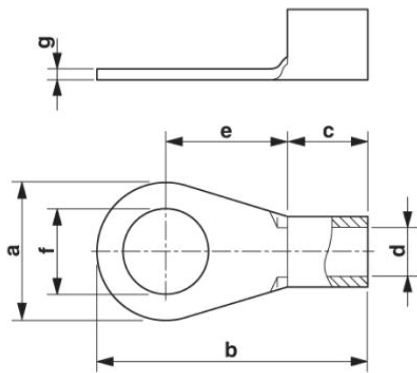

Length of insulation sleeve (c)	5 mm
Inner dimension of the insulating collar (d)	1.6 mm
Distance between the center and the insulation sleeve (e)	8 mm
Inner diameter (f)	6.5 mm
Material thickness (g)	0.8 mm

Diagrams/Drawings

Dimensioned drawing