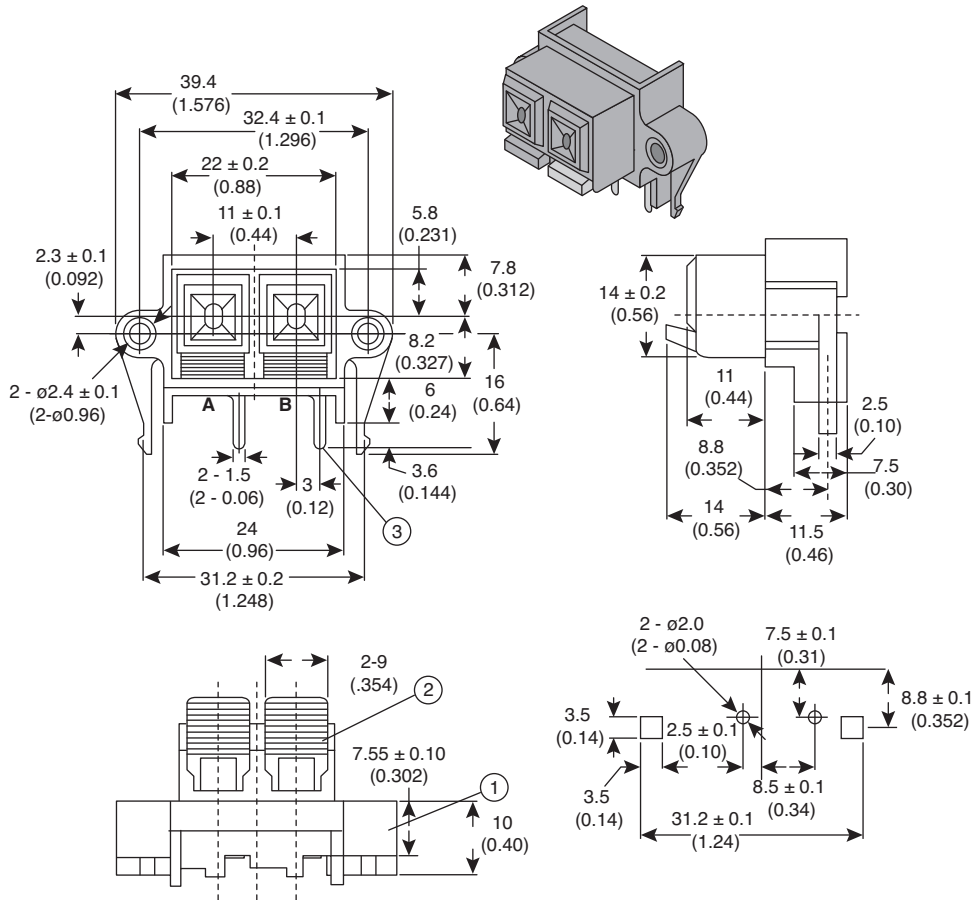

Compression Terminal 2

151-CJ9021-B-E

Compression Terminal 2

Dimensions: mm (in.)

No.	Part Name	Material	Color	
1	Insulation Set	A.B.S. PA-757 94HB	---	---
2	Knob Handling	A.B.S. PA-757 94HB	A: Black	B: Black
3	Terminal	C2680R-H t = 0.3	---	---
RoHS Compliant				