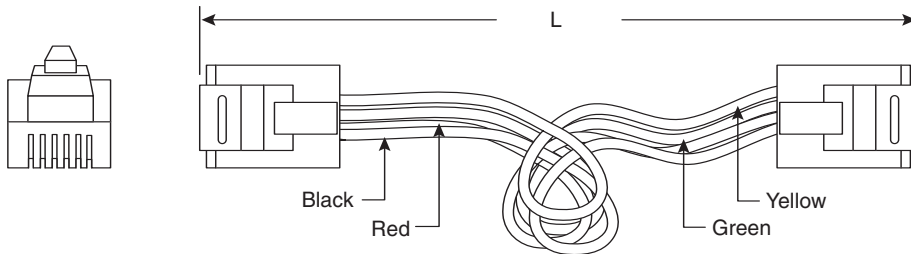

# Modular Cables

154-3001, 154-3002

Modular Cables

MOUSER STOCK NO.	Cable Length (L)	Western Electric Type
154-3001	7 Ft.	D4BU-7
154-3002	15 Ft.	D4BU-15

SPECIFICATIONS	
Type:	6P/4C Plug
Body:	ABS and Polycarbonate
Contacts:	6 Micro inch Gold Plated Phosphor Bronze
Jacket Insulation:	PVC
Leads:	26AWG, 7 Strand
Color:	Ivory
Housing:	ABS and Polycarbonate