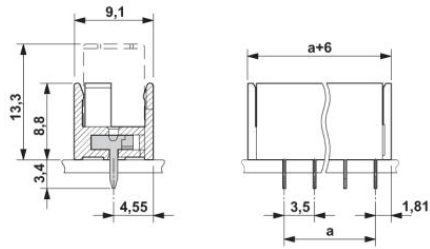

Technical data	
Dimensions / positions	
Length	9.1 mm
Pitch	3.5 mm
Dimension a	24.5 mm

Number of positions	8
Pin dimensions	0,3 x 0,9 mm
Hole diameter	1 mm

Technical data

Range of articles	FK-MPT 0,5/..-ICVA
Insulating material group	IIIa
Rated surge voltage (III/3)	2.5 kV
Rated surge voltage (III/2)	2.5 kV
Rated surge voltage (II/2)	2.5 kV
Rated voltage (III/2)	250 V
Rated voltage (II/2)	250 V
Connection in acc. with standard	EN-VDE
Nominal current I_N	3 A
Nominal voltage U_N	160 V
Maximum load current	3 A
Insulating material	PA
Inflammability class acc. to UL 94	V0
Color	Black
Nominal voltage, UL/CUL Use Group B	300 V
Nominal current, UL/CUL Use Group B	4 A
Nominal voltage, UL/CUL Use Group D	300 V
Nominal current, UL/CUL Use Group D	4 A

Certificates / Approvals

Certification

CCA, CUL, GOST, SEV, UL

Diagrams/Drawings

Drilling plan/solder pad geometry

Dimensioned drawing

Address

PHOENIX CONTACT Inc., USA
586 Fulling Mill Road
Middletown, PA 17057, USA
Phone (800) 888-7388
Fax (717) 944-1625
<http://www.phoenixcon.com>