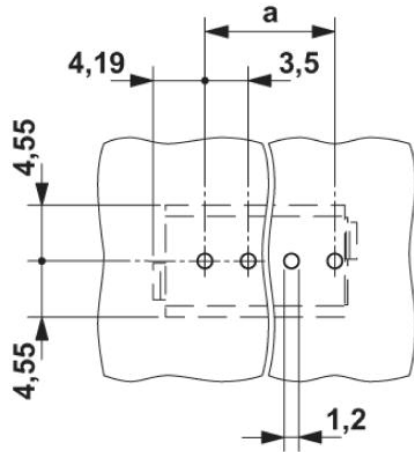

FK-MPT 0,5/ 8-ICVA-3,5

Order No.: 1930535

The figure shows a 10-position version of the product

<http://eshop.phoenixcontact.de/phoenix/treeViewClick.do?UID=1930535>

Header, Nominal current: 3 A, Rated voltage (III/2): 250 V, Number of positions: 8, Pitch: 3.5 mm, Color: black, Assembly: Soldering, The touch-protected basic strip, serves to accommodate the FK-MPT 0,5 PCB terminal block.

Technical data	
Dimensions / positions	
Length	9.1 mm
Pitch	3.5 mm
Dimension a	24.5 mm

Number of positions	8
Pin dimensions	0,3 x 0,9 mm
Hole diameter	1 mm

Technical data

Range of articles	FK-MPT 0,5/..-ICVA
Insulating material group	IIIa
Rated surge voltage (III/3)	2.5 kV
Rated surge voltage (III/2)	2.5 kV
Rated surge voltage (II/2)	2.5 kV
Rated voltage (III/2)	250 V
Rated voltage (II/2)	250 V
Connection in acc. with standard	EN-VDE
Nominal current I_N	3 A
Nominal voltage U_N	160 V
Maximum load current	3 A
Insulating material	PA
Inflammability class acc. to UL 94	V0
Color	Black
Nominal voltage, UL/CUL Use Group B	300 V
Nominal current, UL/CUL Use Group B	4 A
Nominal voltage, UL/CUL Use Group D	300 V
Nominal current, UL/CUL Use Group D	4 A

Certificates / Approvals

Certification

CCA, CUL, GOST, SEV, UL

Diagrams/Drawings

Drilling plan/solder pad geometry

Dimensioned drawing

Address

PHOENIX CONTACT Inc., USA
586 Fulling Mill Road
Middletown, PA 17057, USA
Phone (800) 888-7388
Fax (717) 944-1625
<http://www.phoenixcon.com>