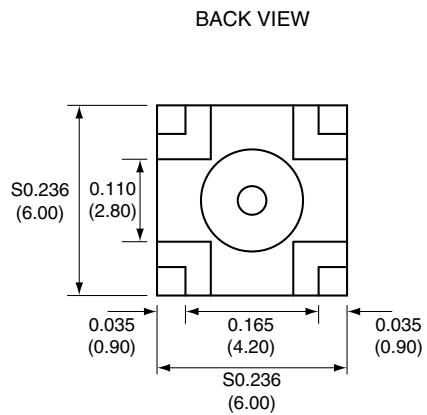

1		
Description	Material	Finish
Body	Brass	Gold
Socket	BE CU	Gold
Insulation	Teflon	Teflon

Title MCX FEMALE RIGHT ANGLE PCB MOUNT		CONNECTOR CITY 159 ORT LANE MERLIN, OR 97532 PH (541)-471-6256 FAX (541)-471-6251
Part No. CONMCX002	Revision: 1.0	
Dimensions: INCHES (mm)	Date: 6/5/2006	Sheet 1 of 1