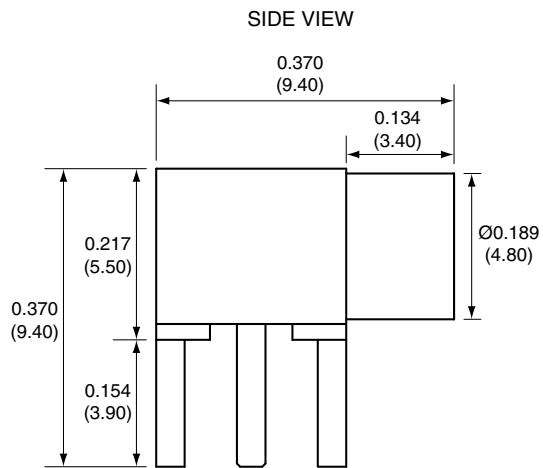

1		
Description	Material	Finish
Body	Brass	Gold
Socket	BE CU	Gold
Insulation	Teflon	Teflon

Title MCX FEMALE RIGHT ANGLE PCB MOUNT		CONNECTOR CITY 159 ORT LANE MERLIN, OR 97532 PH (541)-471-6256 FAX (541)-471-6251
Part No. CONMCX002	Revision: 1.0	
Dimensions: INCHES (mm)	Date: 6/5/2006	Sheet 1 of 1