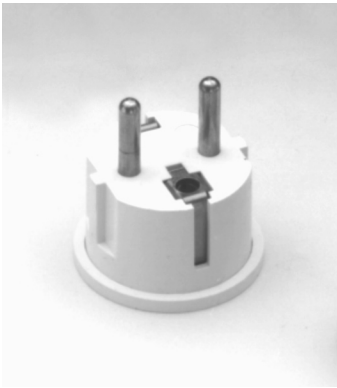

## International Adapter Plugs

STANCOR PART NUMBER	Description
ADT-30100	American-European

A line of grounding adapters that allows NEMA 6-15P plugs to interface with European CEE-7 SCHUKO type grounding outlets. These adapters are ideal for use on electrical/electronic equipment exported to countries that have standardized on the CEE-7 SCHUKO outlet configuration, as they provide a grounding connection from the the NEMA 6-15P plug to the CEE-7 outlet grounding system.

The CEE-7 SCHUKO outlet configuration is one of the most common configurations in European countries and many other countries of the world.

STANCOR PART NUMBER	Description
ADT-30120	European-American

Available with SCHUKO CEE-7 type receptacle configurations, these adapters allow CEE-7 SCHUKO plugs to mate with American NEMA 6-15R receptacle.

STANCOR PART NUMBER	Description
ADT-30140	European-United Kingdom

Available with CEE-7 SCHUKO type receptacle configurations, these adapters provide electrical/electronic equipment to mate with United Kingdom 13A, 250V receptacles.

### STANCOR ADAPTER USAGE TABLES

For safety reasons, all STANCOR step-up and step-down transformers with cord connected input plug and output receptacles use NEMA 6-15P (Plug) and NEMA 6-15R (Receptacle) for the 220-240 volt connections.