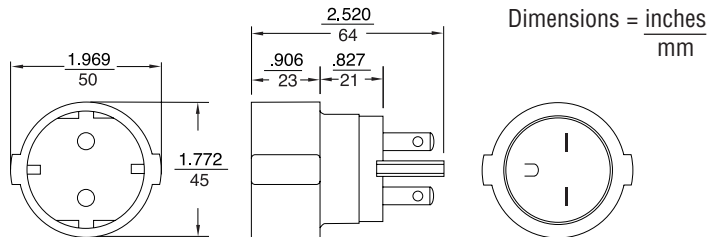

STANCOR PART NUMBER	Description
ADT-30120	European-American

Available with SCHUKO CEE-7 type receptacle configurations, these adapters allow CEE-7 SCHUKO plugs to mate with American NEMA 6-15R receptacle.