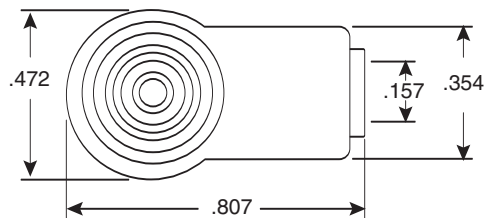

1.7mm DC Power Plug

171-3221

1.7mm DC Power Plug

Dimensions: In.

SPECIFICATIONS	
Rated Current:	DC 2A @ each voltage section
Terminals:	solder
Color:	black

Date Last Revised: 4-14-05

Available from Mouser Electronics
1-800-346-6873
www.mouser.com

KC-300470

171-3221