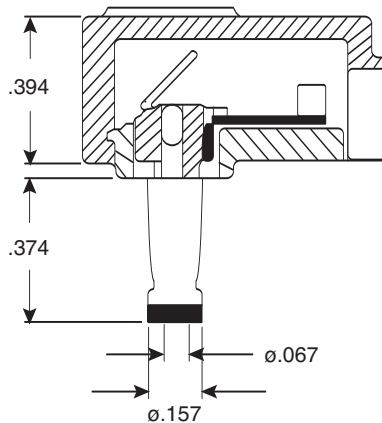

1.7mm DC Power Plug

171-3221

1.7mm DC Power Plug

Dimensions: In.

SPECIFICATIONS	
Rated Current:	DC 2A @ each voltage section
Terminals:	solder
Color:	black

Date Last Revised: 4-14-05

Available from Mouser Electronics
1-800-346-6873
www.mouser.com

KC-300470

171-3221