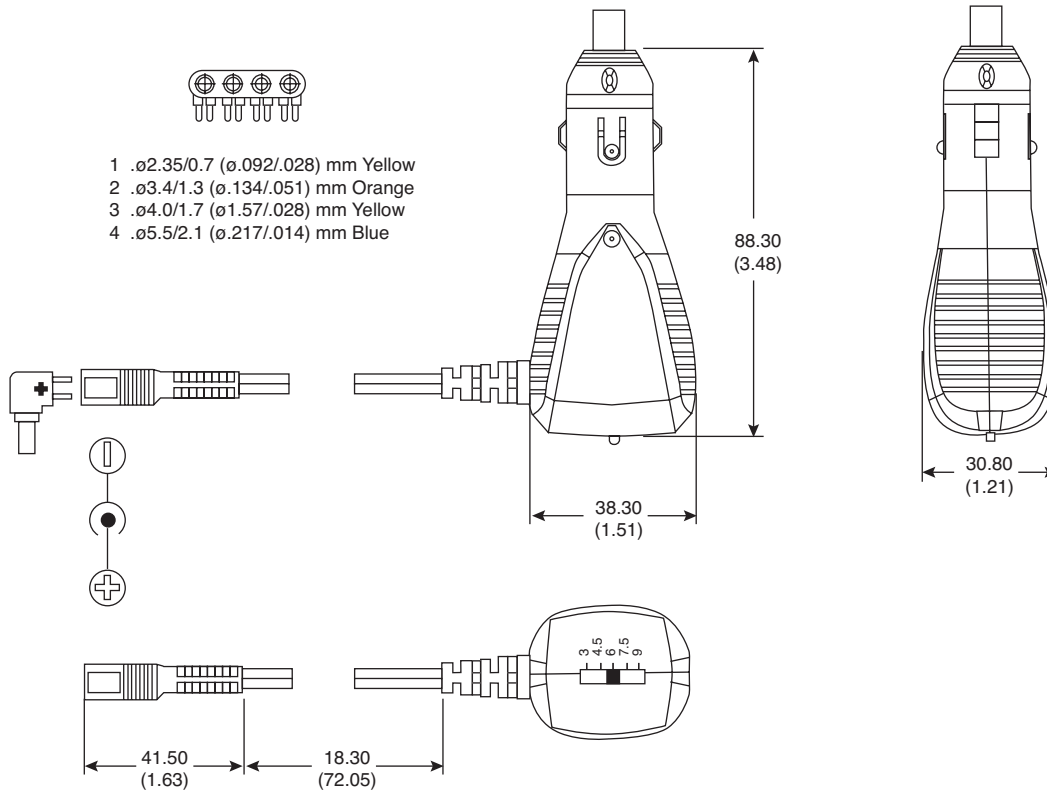

## 171-A13-134BNN-EX

**KOBI**CONN

DC Auto Power Plug

Dimensions: mm (in.)

SPECIFICATIONS	
Rating/Input:	12/24 VDC
	3 VDC, 1000mA
Rating/Output:	4.5 VDC, 1000mA
	6 VDC, 1000mA
	7.5 VDC, 1000mA
	9 VDC, 1000mA
Insulation Resistance:	DC 500V 100M $\Omega$ Min
Voltage Breakdown:	AC 1000V 1 minute
Operating Temperature:	0 $^{\circ}$ C~60 $^{\circ}$ C
Cord:	6 Foot
RoHS Compliant by Exemption	