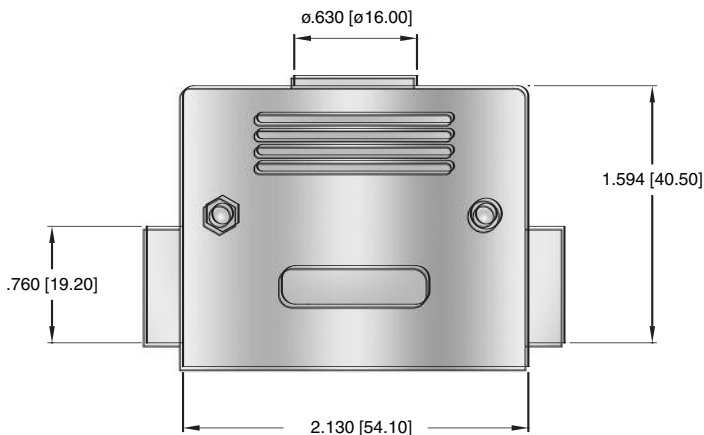

DE09-HD-PN-(SS or TS)

DA15-HD-PN-(SS or TS)

DB25-HD-PN-(SS or TS)

DC37-HD-PN-(SS or TS)

DD50-HD-PN-(SS or TS)

ORDERING INFORMATION

choose one from each category as shown in sample below

Hood Size	Hood Color	Hardware
DE09-HD	PY	TS
DE09-HD - 9P Hood	PY - Gray Plastic	SS - Short Screw
DA15-HD - 15P Hood	PB - Black Plastic	TS - Thumb Screw
DB25-HD - 25P Hood	PN - Bright Chrome Plated Plastic	
DC37-HD - 37P Hood		
DD50-HD - 50P Hood	AL - Aluminum Cast	