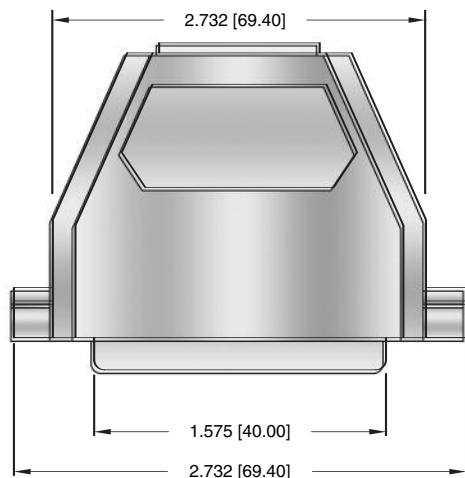

DE09-HD-PN-(SS or TS)

DA15-HD-PN-(SS or TS)

DB25-HD-PN-(SS or TS)

DC37-HD-PN-(SS or TS)

DD50-HD-PN-(SS or TS)

ORDERING INFORMATION

choose one from each category as shown in sample below

Hood Size	Hood Color	Hardware
DE09-HD	PY	TS
DE09-HD - 9P Hood	PY - Gray Plastic	SS - Short Screw
DA15-HD - 15P Hood	PB - Black Plastic	TS - Thumb Screw
DB25-HD - 25P Hood	PN - Bright Chrome Plated Plastic	
DC37-HD - 37P Hood		
DD50-HD - 50P Hood	AL - Aluminum Cast	