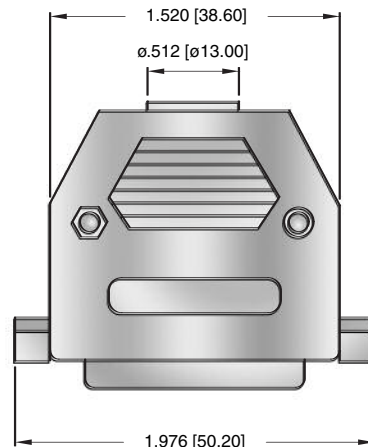

DE09-HD-PN-(SS or TS)

DA15-HD-PN-(SS or TS)

DB25-HD-PN-(SS or TS)

DC37-HD-PN-(SS or TS)

DD50-HD-PN-(SS or TS)

ORDERING INFORMATION

choose one from each category as shown in sample below

Hood Size	Hood Color	Hardware
DE09-HD	PY	TS
DE09-HD - 9P Hood	PY - Gray Plastic	SS - Short Screw
DA15-HD - 15P Hood	PB - Black Plastic	TS - Thumb Screw
DB25-HD - 25P Hood	PN - Bright Chrome Plated Plastic	
DC37-HD - 37P Hood		
DD50-HD - 50P Hood	AL - Aluminum Cast	