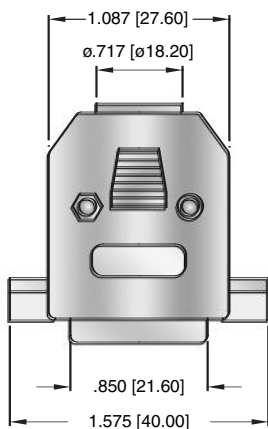

DE09-HD-PN-(SS or TS)

DA15-HD-PN-(SS or TS)

DB25-HD-PN-(SS or TS)

DC37-HD-PN-(SS or TS)

DD50-HD-PN-(SS or TS)

ORDERING INFORMATION

choose one from each category as shown in sample below

Hood Size	Hood Color	Hardware
DE09-HD	PY	TS
DE09-HD - 9P Hood	PY - Gray Plastic	SS - Short Screw
DA15-HD - 15P Hood	PB - Black Plastic	TS - Thumb Screw
DB25-HD - 25P Hood	PN - Bright Chrome Plated Plastic	
DC37-HD - 37P Hood		
DD50-HD - 50P Hood	AL - Aluminum Cast	