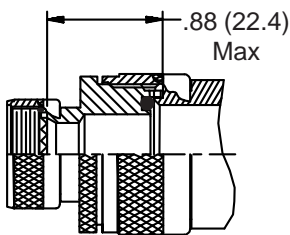

**CONNECTOR
 DESIGNATORS
 A-F-H-L-S
 ROTATABLE
 COUPLING**

**STYLE 2
 (STRAIGHT
 See Note 1)**

**See inside back
 cover fold-out or
 pages 13 and 14
 for Tables I and II.**

* Length ± .060 (1.52)
 Min. Order Length 1.5 Inch
 (See Note 5)

**STYLE 2
 (45° & 90°
 See Note 1)**

-445 Add "-445" to Specify Glenair's Non-Detent, ("NESTOR") Spring-Loaded, Self-Locking Coupling. See Page 41 for Details.

Metric dimensions (mm) are indicated in parentheses.

440-063
EMI/RFI Crimp Ring Adapter
Rotatable Coupling - Standard Profile

TABLE III: ELBOW DIMENSIONS

Shell Size		E		F		G		H	
Conn. Desig.	H	Max		Max		Max		Max	
A-F-L-S									
08	09	.639	(16.2)	.702	(17.8)	.750	(19.1)	.812	(20.6)
10	11	.664	(16.9)	.732	(18.6)	.812	(20.6)	.875	(22.2)
12	13	.688	(17.5)	1.040	(26.4)	.875	(22.2)	1.220	(31.0)
14	15	.705	(17.9)	1.070	(27.2)	.920	(23.4)	1.290	(32.8)
16	17	.732	(18.6)	1.090	(27.7)	.980	(24.9)	1.350	(34.3)
18	19	.748	(19.0)	1.100	(27.9)	1.020	(25.9)	1.370	(34.8)
20	21	.773	(19.6)	1.120	(28.4)	1.080	(27.4)	1.430	(36.3)
22	23	.800	(20.3)	1.160	(29.5)	1.140	(29.0)	1.510	(38.4)
24	25	.823	(20.9)	1.190	(30.2)	1.200	(30.5)	1.580	(40.1)

1. When maximum cable entry (page 21) is exceeded, Style 2 will be supplied. Dimensions E, F, G and H will not apply. Please consult factory.
2. For proper installation of crimp ring, use Thomas & Betts (or equivalent) installation dies listed (Table IV) for each dash no.
3. Dimensions shown are not intended for inspection criteria.
4. Consult factory for shorter lengths on straight backshells.
5. Interface O-Ring not supplied with Connector Designator A.