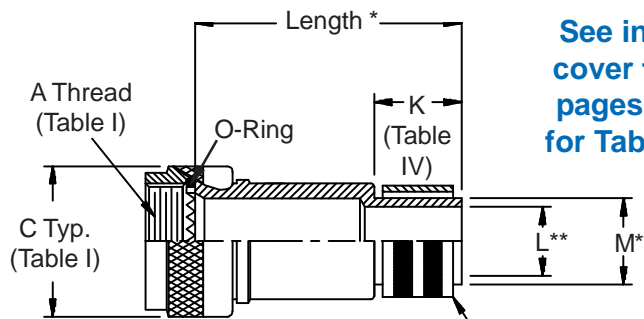

**CONNECTOR
 DESIGNATORS
 A-F-H-L-S
 ROTATABLE
 COUPLING**

**STYLE 2
 (STRAIGHT
 See Note 1)**

**See inside back
 cover fold-out or
 pages 13 and 14
 for Tables I and II.**

* Length ± .060 (1.52)
 Min. Order Length 1.5 Inch
 (See Note 5)

**STYLE 2
 (45° & 90°
 See Note 1)**

-445 Add "-445" to Specify Glenair's Non-Detent, ("NESTOR") Spring-Loaded, Self-Locking Coupling. See Page 41 for Details.

Metric dimensions (mm) are indicated in parentheses.

440-063
EMI/RFI Crimp Ring Adapter
Rotatable Coupling - Standard Profile

TABLE III: ELBOW DIMENSIONS

Shell Size		E		F		G		H	
Conn. Desig.	H	Max		Max		Max		Max	
A-F-L-S									
08	09	.639	(16.2)	.702	(17.8)	.750	(19.1)	.812	(20.6)
10	11	.664	(16.9)	.732	(18.6)	.812	(20.6)	.875	(22.2)
12	13	.688	(17.5)	1.040	(26.4)	.875	(22.2)	1.220	(31.0)
14	15	.705	(17.9)	1.070	(27.2)	.920	(23.4)	1.290	(32.8)
16	17	.732	(18.6)	1.090	(27.7)	.980	(24.9)	1.350	(34.3)
18	19	.748	(19.0)	1.100	(27.9)	1.020	(25.9)	1.370	(34.8)
20	21	.773	(19.6)	1.120	(28.4)	1.080	(27.4)	1.430	(36.3)
22	23	.800	(20.3)	1.160	(29.5)	1.140	(29.0)	1.510	(38.4)
24	25	.823	(20.9)	1.190	(30.2)	1.200	(30.5)	1.580	(40.1)

1. When maximum cable entry (page 21) is exceeded, Style 2 will be supplied. Dimensions E, F, G and H will not apply. Please consult factory.
2. For proper installation of crimp ring, use Thomas & Betts (or equivalent) installation dies listed (Table IV) for each dash no.
3. Dimensions shown are not intended for inspection criteria.
4. Consult factory for shorter lengths on straight backshells.
5. Interface O-Ring not supplied with Connector Designator A.