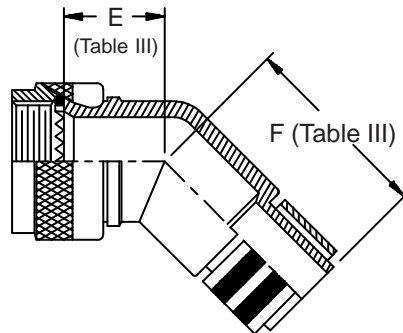

**CONNECTOR
 DESIGNATORS
 A-F-H-L-S
 ROTATABLE
 COUPLING**

**STYLE 2
 (STRAIGHT
 See Note 1)**

**See inside back
 cover fold-out or
 pages 13 and 14
 for Tables I and II.**

* Length ± .060 (1.52)
 Min. Order Length 1.5 Inch
 (See Note 5)

**STYLE 2
 (45° & 90°
 See Note 1)**

-445 Add "-445" to Specify Glenair's Non-Detent, ("NESTOR") Spring-Loaded, Self-Locking Coupling. See Page 41 for Details.

Metric dimensions (mm) are indicated in parentheses.

440-063
EMI/RFI Crimp Ring Adapter
Rotatable Coupling - Standard Profile

TABLE III: ELBOW DIMENSIONS

Shell Size		E		F		G		H	
Conn. Desig.	H	Max		Max		Max		Max	
A-F-L-S									
08	09	.639	(16.2)	.702	(17.8)	.750	(19.1)	.812	(20.6)
10	11	.664	(16.9)	.732	(18.6)	.812	(20.6)	.875	(22.2)
12	13	.688	(17.5)	1.040	(26.4)	.875	(22.2)	1.220	(31.0)
14	15	.705	(17.9)	1.070	(27.2)	.920	(23.4)	1.290	(32.8)
16	17	.732	(18.6)	1.090	(27.7)	.980	(24.9)	1.350	(34.3)
18	19	.748	(19.0)	1.100	(27.9)	1.020	(25.9)	1.370	(34.8)
20	21	.773	(19.6)	1.120	(28.4)	1.080	(27.4)	1.430	(36.3)
22	23	.800	(20.3)	1.160	(29.5)	1.140	(29.0)	1.510	(38.4)
24	25	.823	(20.9)	1.190	(30.2)	1.200	(30.5)	1.580	(40.1)

1. When maximum cable entry (page 21) is exceeded, Style 2 will be supplied. Dimensions E, F, G and H will not apply. Please consult factory.
2. For proper installation of crimp ring, use Thomas & Betts (or equivalent) installation dies listed (Table IV) for each dash no.
3. Dimensions shown are not intended for inspection criteria.
4. Consult factory for shorter lengths on straight backshells.
5. Interface O-Ring not supplied with Connector Designator A.