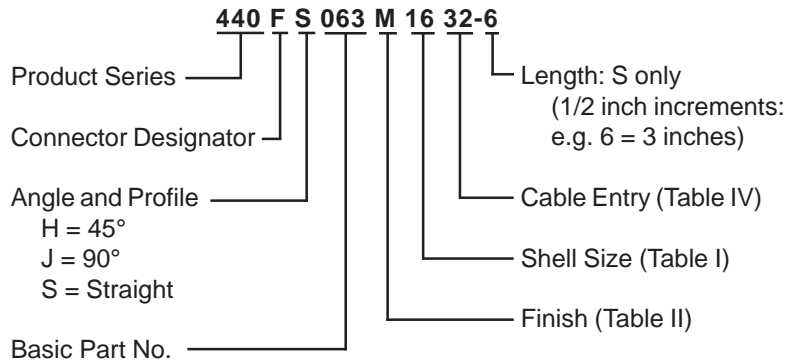

**CONNECTOR
 DESIGNATORS
 A-F-H-L-S
 ROTATABLE
 COUPLING**

**STYLE 2
 (STRAIGHT
 See Note 1)**

**See inside back
 cover fold-out or
 pages 13 and 14
 for Tables I and II.**

* Length ± .060 (1.52)
 Min. Order Length 1.5 Inch
 (See Note 5)

**STYLE 2
 (45° & 90°
 See Note 1)**

-445 Add "-445" to Specify Glenair's Non-Detent, ("NESTOR") Spring-Loaded, Self-Locking Coupling. See Page 41 for Details.

Metric dimensions (mm) are indicated in parentheses.

440-063
EMI/RFI Crimp Ring Adapter
Rotatable Coupling - Standard Profile

TABLE III: ELBOW DIMENSIONS

Shell Size		E		F		G		H	
Conn. Desig.	H	Max		Max		Max		Max	
A-F-L-S									
08	09	.639	(16.2)	.702	(17.8)	.750	(19.1)	.812	(20.6)
10	11	.664	(16.9)	.732	(18.6)	.812	(20.6)	.875	(22.2)
12	13	.688	(17.5)	1.040	(26.4)	.875	(22.2)	1.220	(31.0)
14	15	.705	(17.9)	1.070	(27.2)	.920	(23.4)	1.290	(32.8)
16	17	.732	(18.6)	1.090	(27.7)	.980	(24.9)	1.350	(34.3)
18	19	.748	(19.0)	1.100	(27.9)	1.020	(25.9)	1.370	(34.8)
20	21	.773	(19.6)	1.120	(28.4)	1.080	(27.4)	1.430	(36.3)
22	23	.800	(20.3)	1.160	(29.5)	1.140	(29.0)	1.510	(38.4)
24	25	.823	(20.9)	1.190	(30.2)	1.200	(30.5)	1.580	(40.1)

1. When maximum cable entry (page 21) is exceeded, Style 2 will be supplied. Dimensions E, F, G and H will not apply. Please consult factory.
2. For proper installation of crimp ring, use Thomas & Betts (or equivalent) installation dies listed (Table IV) for each dash no.
3. Dimensions shown are not intended for inspection criteria.
4. Consult factory for shorter lengths on straight backshells.
5. Interface O-Ring not supplied with Connector Designator A.