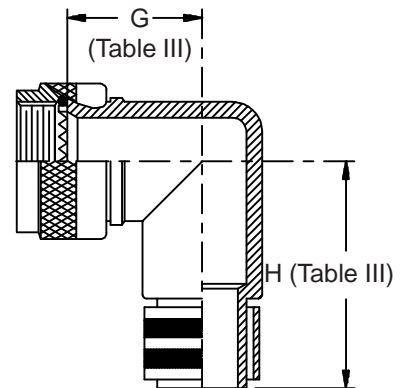

**CONNECTOR
 DESIGNATORS
 A-F-H-L-S
 ROTATABLE
 COUPLING**

**STYLE 2
 (STRAIGHT
 See Note 1)**

**See inside back
 cover fold-out or
 pages 13 and 14
 for Tables I and II.**

* Length ± .060 (1.52)
 Min. Order Length 1.5 Inch
 (See Note 5)

**STYLE 2
 (45° & 90°
 See Note 1)**

-445 Add "-445" to Specify Glenair's Non-Detent, ("NESTOR") Spring-Loaded, Self-Locking Coupling. See Page 41 for Details.

Metric dimensions (mm) are indicated in parentheses.

440-063
EMI/RFI Crimp Ring Adapter
Rotatable Coupling - Standard Profile

TABLE III: ELBOW DIMENSIONS

Shell Size		E		F		G		H	
Conn. Desig.	H	Max		Max		Max		Max	
A-F-L-S									
08	09	.639	(16.2)	.702	(17.8)	.750	(19.1)	.812	(20.6)
10	11	.664	(16.9)	.732	(18.6)	.812	(20.6)	.875	(22.2)
12	13	.688	(17.5)	1.040	(26.4)	.875	(22.2)	1.220	(31.0)
14	15	.705	(17.9)	1.070	(27.2)	.920	(23.4)	1.290	(32.8)
16	17	.732	(18.6)	1.090	(27.7)	.980	(24.9)	1.350	(34.3)
18	19	.748	(19.0)	1.100	(27.9)	1.020	(25.9)	1.370	(34.8)
20	21	.773	(19.6)	1.120	(28.4)	1.080	(27.4)	1.430	(36.3)
22	23	.800	(20.3)	1.160	(29.5)	1.140	(29.0)	1.510	(38.4)
24	25	.823	(20.9)	1.190	(30.2)	1.200	(30.5)	1.580	(40.1)

1. When maximum cable entry (page 21) is exceeded, Style 2 will be supplied. Dimensions E, F, G and H will not apply. Please consult factory.
2. For proper installation of crimp ring, use Thomas & Betts (or equivalent) installation dies listed (Table IV) for each dash no.
3. Dimensions shown are not intended for inspection criteria.
4. Consult factory for shorter lengths on straight backshells.
5. Interface O-Ring not supplied with Connector Designator A.