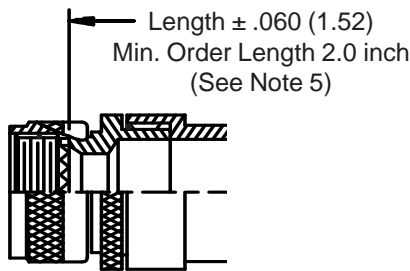

**CONNECTOR
 DESIGNATORS
 A-F-H-L-S
 ROTATABLE
 COUPLING**

**STYLE 2
 (STRAIGHT
 See Note 1)**

**See inside back
 cover fold-out or
 pages 13 and 14
 for Tables I and II.**

* Length ± .060 (1.52)
 Min. Order Length 1.5 Inch
 (See Note 5)

**STYLE 2
 (45° & 90°
 See Note 1)**

-445 Add "-445" to Specify Glenair's Non-Detent, ("NESTOR") Spring-Loaded, Self-Locking Coupling. See Page 41 for Details.

Metric dimensions (mm) are indicated in parentheses.

440-063
EMI/RFI Crimp Ring Adapter
Rotatable Coupling - Standard Profile

TABLE III: ELBOW DIMENSIONS

Shell Size		E		F		G		H	
Conn. Desig.	H	Max		Max		Max		Max	
A-F-L-S									
08	09	.639	(16.2)	.702	(17.8)	.750	(19.1)	.812	(20.6)
10	11	.664	(16.9)	.732	(18.6)	.812	(20.6)	.875	(22.2)
12	13	.688	(17.5)	1.040	(26.4)	.875	(22.2)	1.220	(31.0)
14	15	.705	(17.9)	1.070	(27.2)	.920	(23.4)	1.290	(32.8)
16	17	.732	(18.6)	1.090	(27.7)	.980	(24.9)	1.350	(34.3)
18	19	.748	(19.0)	1.100	(27.9)	1.020	(25.9)	1.370	(34.8)
20	21	.773	(19.6)	1.120	(28.4)	1.080	(27.4)	1.430	(36.3)
22	23	.800	(20.3)	1.160	(29.5)	1.140	(29.0)	1.510	(38.4)
24	25	.823	(20.9)	1.190	(30.2)	1.200	(30.5)	1.580	(40.1)

1. When maximum cable entry (page 21) is exceeded, Style 2 will be supplied. Dimensions E, F, G and H will not apply. Please consult factory.
2. For proper installation of crimp ring, use Thomas & Betts (or equivalent) installation dies listed (Table IV) for each dash no.
3. Dimensions shown are not intended for inspection criteria.
4. Consult factory for shorter lengths on straight backshells.
5. Interface O-Ring not supplied with Connector Designator A.