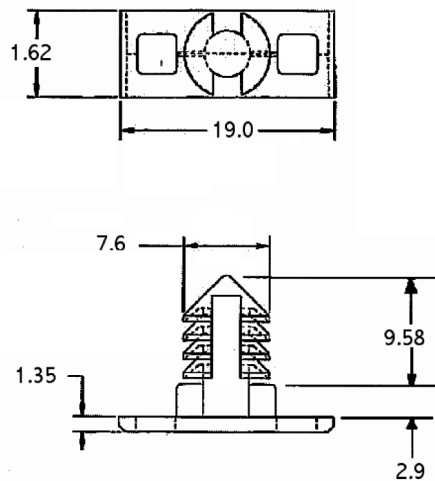

## APEX 2.8 mm Connector Clips

**Double X-Tree**  
**Supplier: NTI**  
**Part No. 04707091**  
 Fits both male & female connector clip slots

**Double X-Tree**  
**Supplier: FCI**  
**Part No. 54200010**  
 Fits male side only connector clip slots.  
 Provides <200N push through retention.

**Single X-Tree Clip**  
**Supplier: ITW DELTAR**  
**Part No. 15-002775**  
 Fits both male and female

**M5 Weld Stud Clip**  
**Part No. 54200002**  
 Fits both male and female