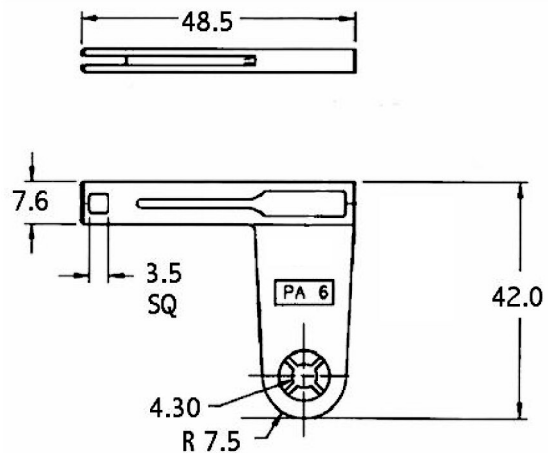

## APEX 2.8 mm Connector Clips

**Double X-Tree**  
**Supplier: NTI**  
**Part No. 04707091**  
 Fits both male & female connector clip slots

**Double X-Tree**  
**Supplier: FCI**  
**Part No. 54200010**  
 Fits male side only connector clip slots.  
 Provides <200N push through retention.

**Single X-Tree Clip**  
**Supplier: ITW DELTAR**  
**Part No. 15-002775**  
 Fits both male and female

**M5 Weld Stud Clip**  
**Part No. 54200002**  
 Fits both male and female