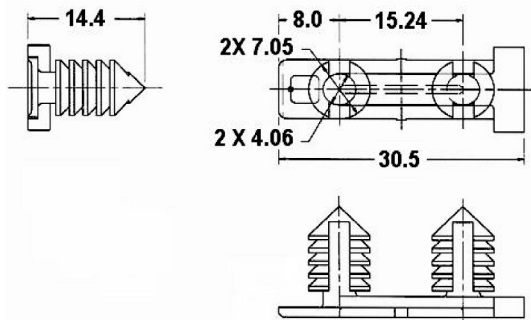

## APEX 2.8 mm Connector Clips

**Double X-Tree**  
**Supplier: NTI**  
**Part No. 04707091**  
 Fits both male & female connector clip slots

**Double X-Tree**  
**Supplier: FCI**  
**Part No. 54200010**  
 Fits male side only connector clip slots.  
 Provides <200N push through retention.

**Single X-Tree Clip**  
**Supplier: ITW DELTAR**  
**Part No. 15-002775**  
 Fits both male and female

**M5 Weld Stud Clip**  
**Part No. 54200002**  
 Fits both male and female