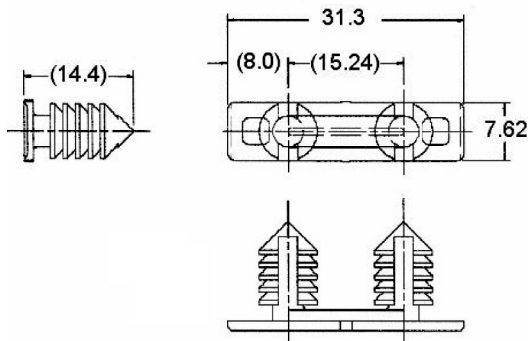

## APEX 2.8 mm Connector Clips

**Double X-Tree**  
**Supplier: NTI**  
**Part No. 04707091**  
 Fits both male & female connector clip slots

**Double X-Tree**  
**Supplier: FCI**  
**Part No. 54200010**  
 Fits male side only connector clip slots.  
 Provides <200N push through retention.

**Single X-Tree Clip**  
**Supplier: ITW DELTAR**  
**Part No. 15-002775**  
 Fits both male and female

**M5 Weld Stud Clip**  
**Part No. 54200002**  
 Fits both male and female