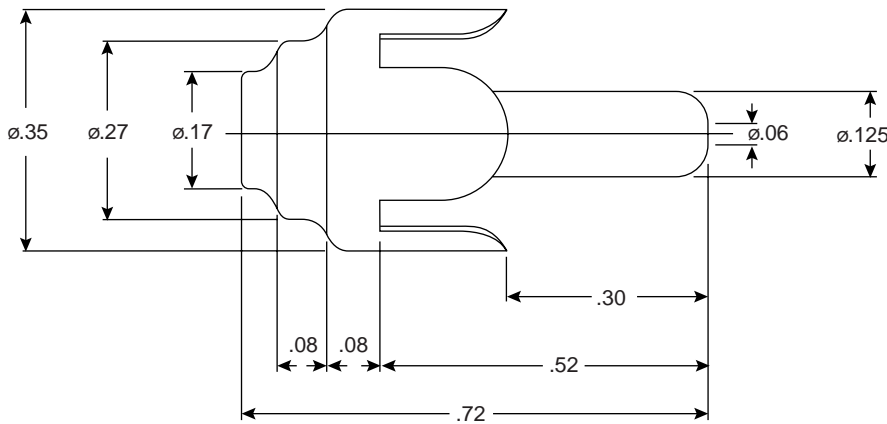

RCA Phono Plug

17PP050

RCA Phono Plug

DIMENSIONS (IN.)

SPECIFICATIONS	
Material:	Brass
Finish:	Nickel plated
Type:	Non-shielded, ininsulated

Date Last Revised: 04-13-04

Available from Mouser Electronics
1-800-346-6873
www.mouser.com

KC-300045

17PP050