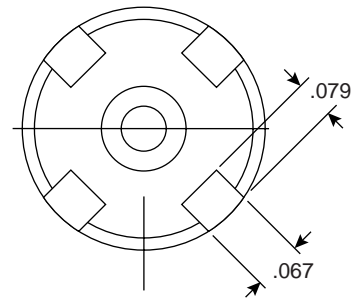

RCA Phono Plug

17PP050

RCA Phono Plug

DIMENSIONS (IN.)

SPECIFICATIONS	
Material:	Brass
Finish:	Nickel plated
Type:	Non-shielded, ininsulated

Date Last Revised: 04-13-04

Available from Mouser Electronics
1-800-346-6873
www.mouser.com