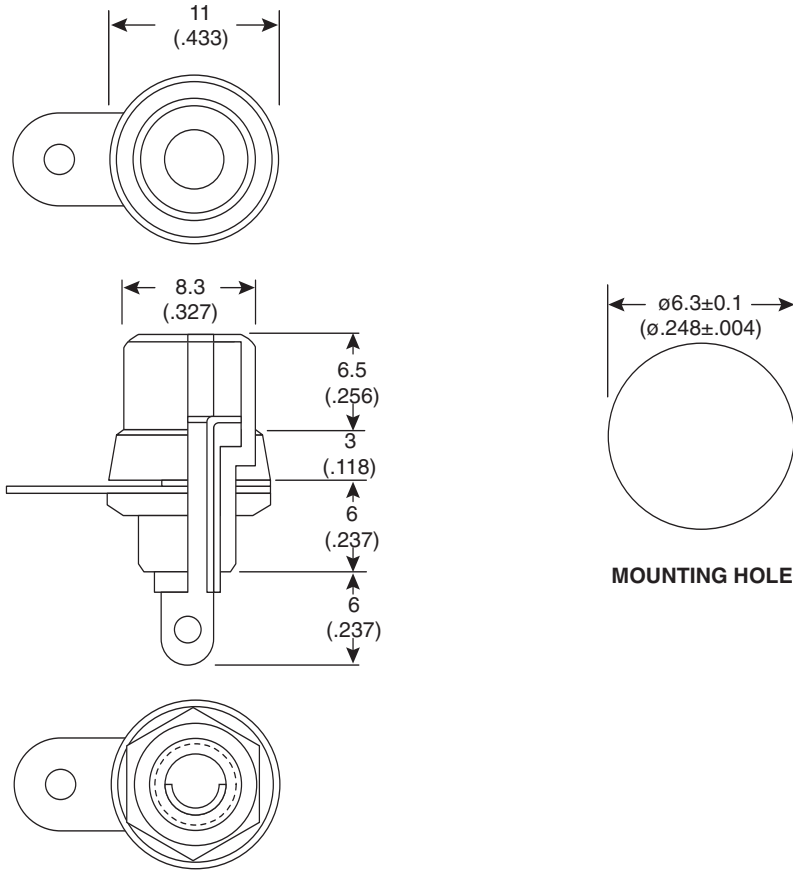

# RCA Jacks

161-0251, 161-0252, 161-0253, 161-0254

RCA Jacks

MOUNTING HOLE

Dimensions: mm (In)

MATERIALS	
Contact:	Nickel Plated Brass
Body:	Nickel Plated Brass
Insulator A, Insulator B:	ABS

MOUSER STOCK NO.	Color
161-0251	Red
161-0252	Black
161-0253	White
161-0254	Yellow