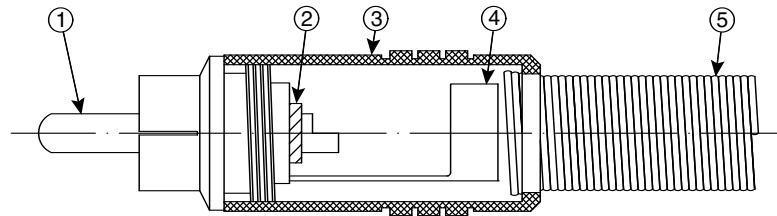

# 8.5mm RCA Plug, Molding Type

172-RPA1205

8.5mm RCA Plug, Molding Type

Dimensions: mm (IN.)

MATERIALS	
1	Brass: Gold Plating
2	A.B.S. White Plating
3	Brass: Black Plating
4	P-Bronze: Gold Plating
5	Iron: Black Plating