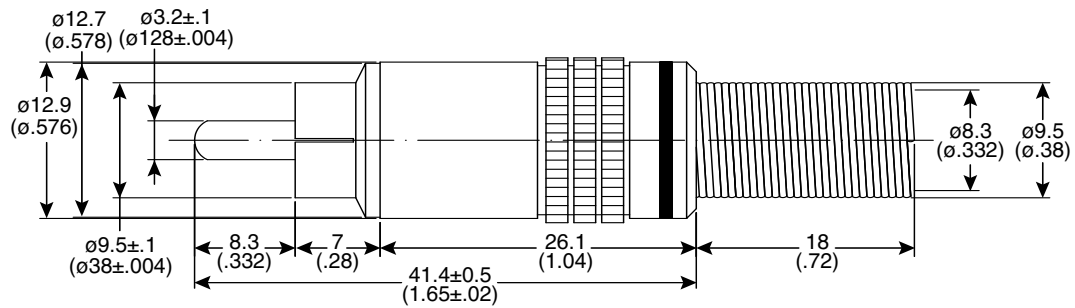

# 8.5mm RCA Plug, Molding Type

172-RPA1205

8.5mm RCA Plug, Molding Type

Dimensions: mm (IN.)

MATERIALS	
1	Brass: Gold Plating
2	A.B.S. White Plating
3	Brass: Black Plating
4	P-Bronze: Gold Plating
5	Iron: Black Plating