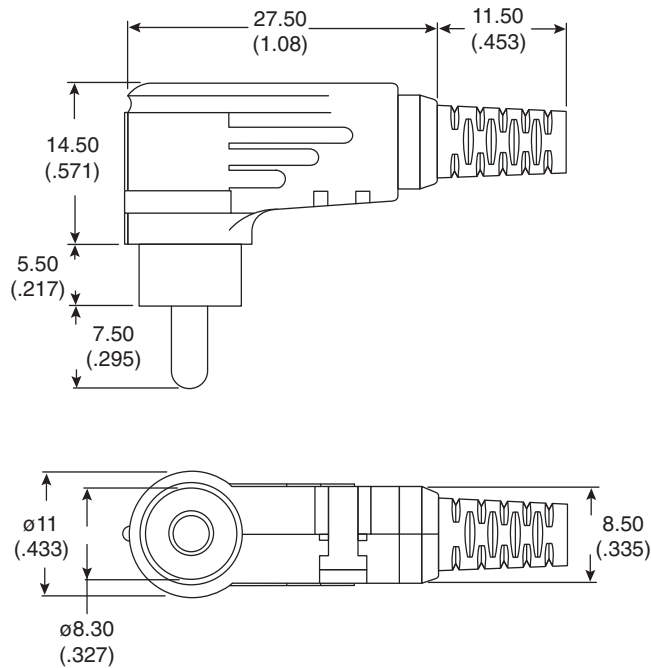

RCA Plugs

174-0251, 174-0252, 174-0253, 174-0254

RCA Plugs

Dimensions: mm (In.)

Part No.	Color
174-0251	Red
174-0252	Black
174-0253	White
174-0254	Yellow

SPECIFICATIONS	
Contact pin:	nickel plated brass
Insulation:	ABS
Housing:	PP
Strain relief:	PVC