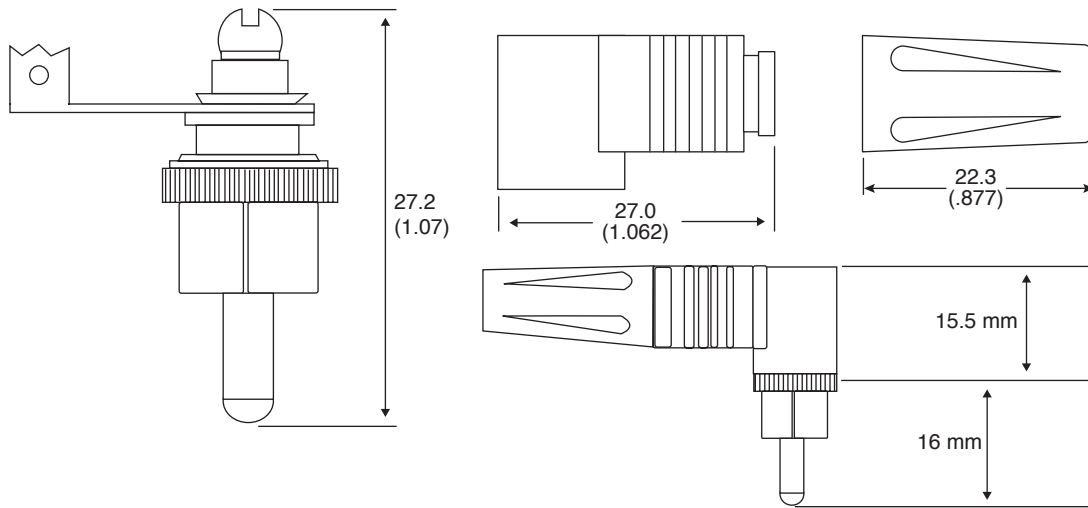

Right Angle RCA Phono Plug

171-8110

Right Angle RCA Phono Plug

Dimensions: mm (In.)

Tolerances (Unless Otherwise Specified)

0.5-6 = ± 0.2
6-30 = ± 0.4

Description	Material	Finish
Body:	Brass	Nickel
Contact:	Brass	Nickel
Insulator:	Delrin	Black
Boot:	PVC	Black
Housing:	PE	Black