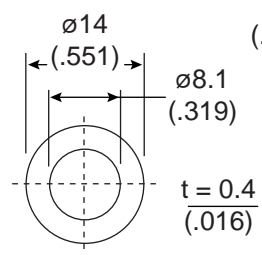

Washer 2 PCS.

Nut 1 PCS

Audio Taper	Linear Taper
313-2440 - 1K	313-2441 - 500
313-2440 - 5K	313-2441 - 1K
313-2440 - 10K	313-2441 - 5K
313-2440 - 50K	313-2441 - 10K
313-2440 - 100K	313-2441 - 25K
313-2440 - 500K	313-2441 - 50K
313-2440 - 1M	313-2441 - 100K
	313-2441 - 250K
	313-2441 - 500K
	313-2441 - 1M
	313-2441 - 2M
	313-2441 - 5M

Electrical Specification:

- Rated wattage: .5W
- Maximum working voltage: 500V
- Slide noise: less than 47 mV
- Insulation resistance: more than 100MΩ
- Withstand voltage: 500VAC for 1 minute
- Temperature range: from -10°C to +70°C
- VR life: 15,000 cycles