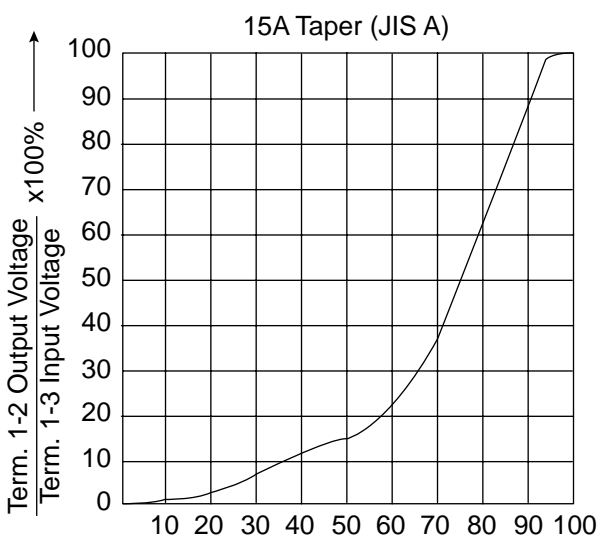

Washer 2 PCS.

Nut 1 PCS

Audio Taper	Linear Taper
313-2440 - 1K	313-2441 - 500
313-2440 - 5K	313-2441 - 1K
313-2440 - 10K	313-2441 - 5K
313-2440 - 50K	313-2441 - 10K
313-2440 - 100K	313-2441 - 25K
313-2440 - 500K	313-2441 - 50K
313-2440 - 1M	313-2441 - 100K
	313-2441 - 250K
	313-2441 - 500K
	313-2441 - 1M
	313-2441 - 2M
	313-2441 - 5M

Electrical Specification:

- Rated wattage: .5W
- Maximum working voltage: 500V
- Slide noise: less than 47 mV
- Insulation resistance: more than 100MΩ
- Withstand voltage: 500VAC for 1 minute
- Temperature range: from -10°C to +70°C
- VR life: 15,000 cycles