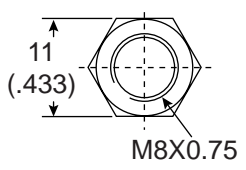

Washer 2 PCS.

Nut 1 PCS

Audio Taper	Linear Taper
313-2440 - 1K	313-2441 - 500
313-2440 - 5K	313-2441 - 1K
313-2440 - 10K	313-2441 - 5K
313-2440 - 50K	313-2441 - 10K
313-2440 - 100K	313-2441 - 25K
313-2440 - 500K	313-2441 - 50K
313-2440 - 1M	313-2441 - 100K
	313-2441 - 250K
	313-2441 - 500K
	313-2441 - 1M
	313-2441 - 2M
	313-2441 - 5M

Electrical Specification:

- Rated wattage: .5W
- Maximum working voltage: 500V
- Slide noise: less than 47 mV
- Insulation resistance: more than 100MΩ
- Withstand voltage: 500VAC for 1 minute
- Temperature range: from -10°C to +70°C
- VR life: 15,000 cycles