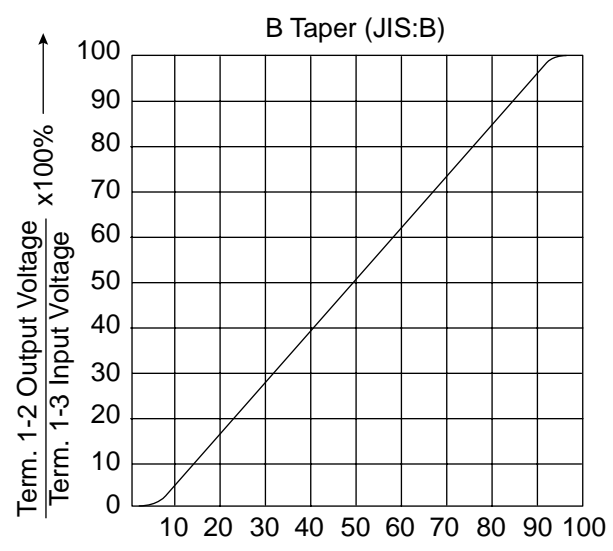

Washer 2 PCS.

Nut 1 PCS

Audio Taper	Linear Taper
313-2440 - 1K	313-2441 - 500
313-2440 - 5K	313-2441 - 1K
313-2440 - 10K	313-2441 - 5K
313-2440 - 50K	313-2441 - 10K
313-2440 - 100K	313-2441 - 25K
313-2440 - 500K	313-2441 - 50K
313-2440 - 1M	313-2441 - 100K
	313-2441 - 250K
	313-2441 - 500K
	313-2441 - 1M
	313-2441 - 2M
	313-2441 - 5M

Electrical Specification:

- Rated wattage: .5W
- Maximum working voltage: 500V
- Slide noise: less than 47 mV
- Insulation resistance: more than 100MΩ
- Withstand voltage: 500VAC for 1 minute
- Temperature range: from -10°C to +70°C
- VR life: 15,000 cycles