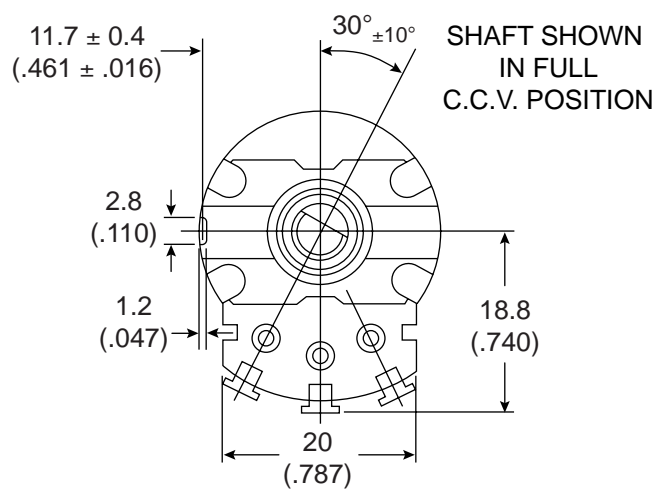

Washer 2 PCS.

Nut 1 PCS

Audio Taper	Linear Taper
313-2440 - 1K	313-2441 - 500
313-2440 - 5K	313-2441 - 1K
313-2440 - 10K	313-2441 - 5K
313-2440 - 50K	313-2441 - 10K
313-2440 - 100K	313-2441 - 25K
313-2440 - 500K	313-2441 - 50K
313-2440 - 1M	313-2441 - 100K
	313-2441 - 250K
	313-2441 - 500K
	313-2441 - 1M
	313-2441 - 2M
	313-2441 - 5M

Electrical Specification:

- Rated wattage: .5W
- Maximum working voltage: 500V
- Slide noise: less than 47 mV
- Insulation resistance: more than 100MΩ
- Withstand voltage: 500VAC for 1 minute
- Temperature range: from -10°C to +70°C
- VR life: 15,000 cycles