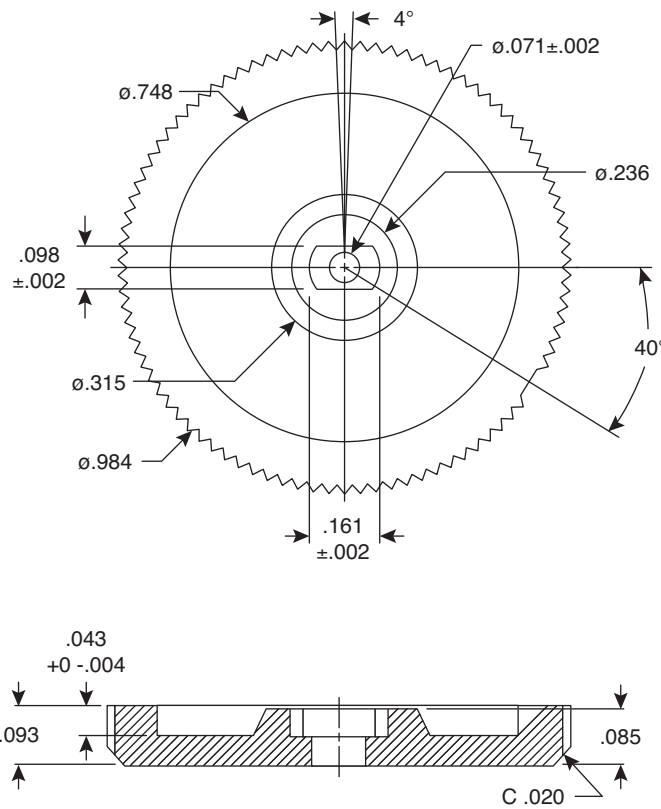

Date Last Revised: 08-25-08

Dimensions: in.

SPECIFICATIONS	
Type:	thumbwheel potentiometer
Material:	ABS
Color:	black
RoHs Compliant	

Available from Mouser Electronics
 1-800-346-6873 / www.mouser.com

EPD-200756