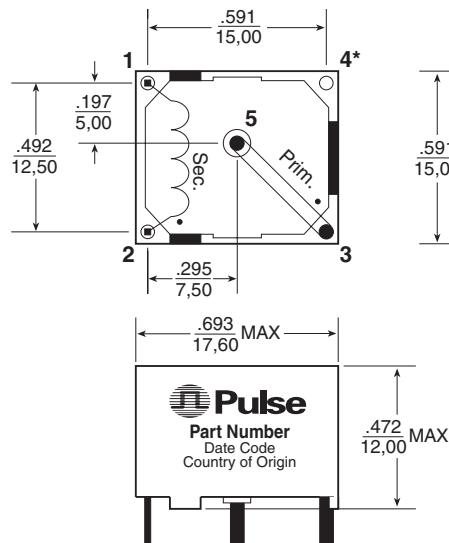

Electrical Specifications @ 25°C- Operating Temperature -40°C to +125°C

Part No.	RoHS Compliant Part No.	Prim/Sec Ratio	Sec L (mH MIN)	Sec DCR (Ω MAX)	V x τ (MAX)
FIS105	FIS105NL	1:50	4.7	0.5	175 μVS
FIS115	FIS115NL	1:100	18	2.0	350 μVS
FIS125	FIS125NL	1:200	76	4.5	700 μVS
FIS155	FIS155NL	1:500	470	16.0	1750 μVS
FIS1105	-	1:1000	1900	50.0	3500 μVS

NOTES:

L: Inductance: (2-1) tested at 10kHz & 10mV

Rt (Ω): Recommended Terminating Resistance

V x τ: V = Rt x Is

$$\tau = \frac{1}{2F}$$

Is (A): Sec. Current F(Hz): Frequency

Mechanical

Schematic

- Pins 3 & 5 □ 1,2 mm
- Pins 1 & 2 □ 0,5 mm
- Stand off

	FIS105/15/25/55	FIS1105
Weight.....	7.0 grams.....	8.0 grams
Tray.....	30/tray.....	34/tray
Dimensions: Inches		
mm		
Unless otherwise specified, all tolerances are ± .020 / 0,50		