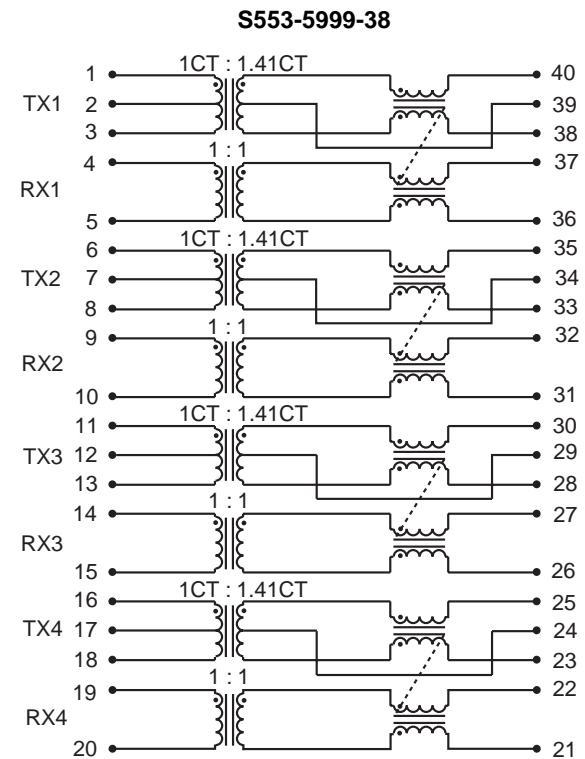

10BASE-T LAN MAGNETICS

Quad Transformer Modules

LM00501

SCHEMATICS

©2001 Bel Fuse Inc. Specifications subject to change without notice. 09.01