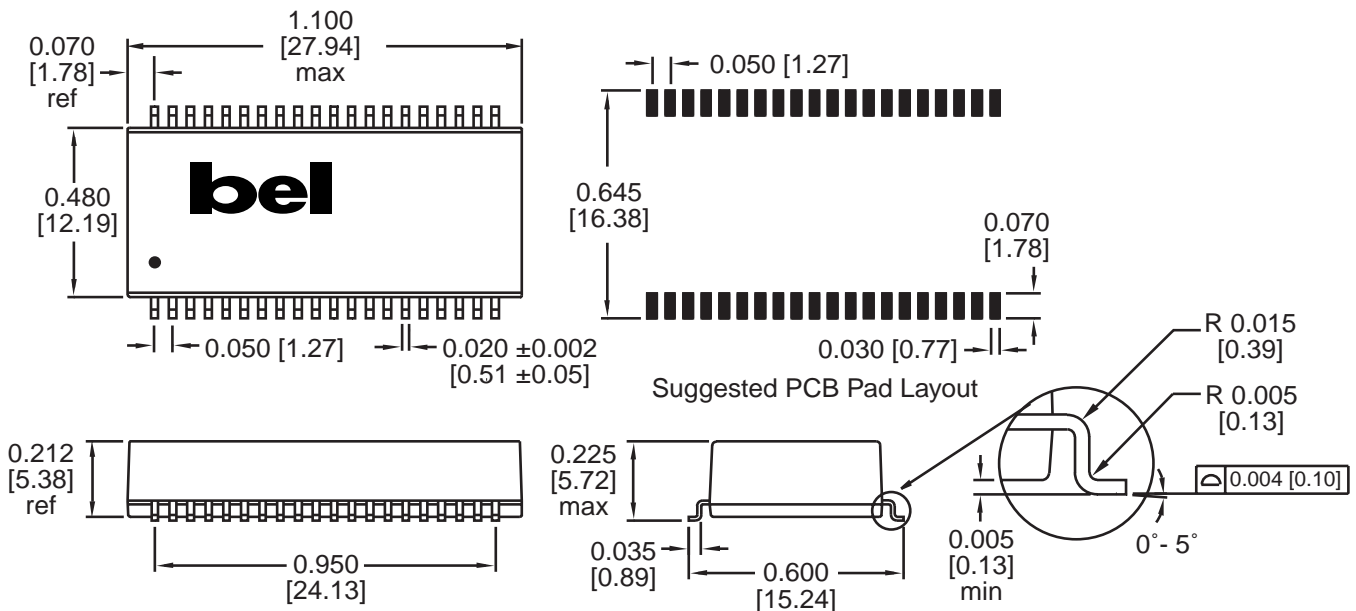

10BASE-T LAN MAGNETICS

Quad Transformer Modules

LM00501

- Transformer turns ratio RX 1 : 1 and TX 1CT : 1.41CT
- Filterless quad, four-port designs with common footprint and pinouts
- Optimized for use with stackable RJ-45 connectors
- Designs utilize standard 40 pin SMD packaging
- Low profile, surface mount packaging rated to 225° C peak IR reflow temperature
- Quad design offers best space, performance and cost efficiency
- Operating temperature 0° to 70° C
- Minimum interwinding breakdown voltage of 1500 Vrms

MECHANICAL

S553-2940-01
S553-2940-02
S553-2940-03
S553-2940-04
S553-2940-08
S553-2940-09
S553-5999-38
S553-5999-54

Dimensions are in inches [millimeters].
Standard dimension tolerance is ±0.005 [0.13] unless otherwise noted.