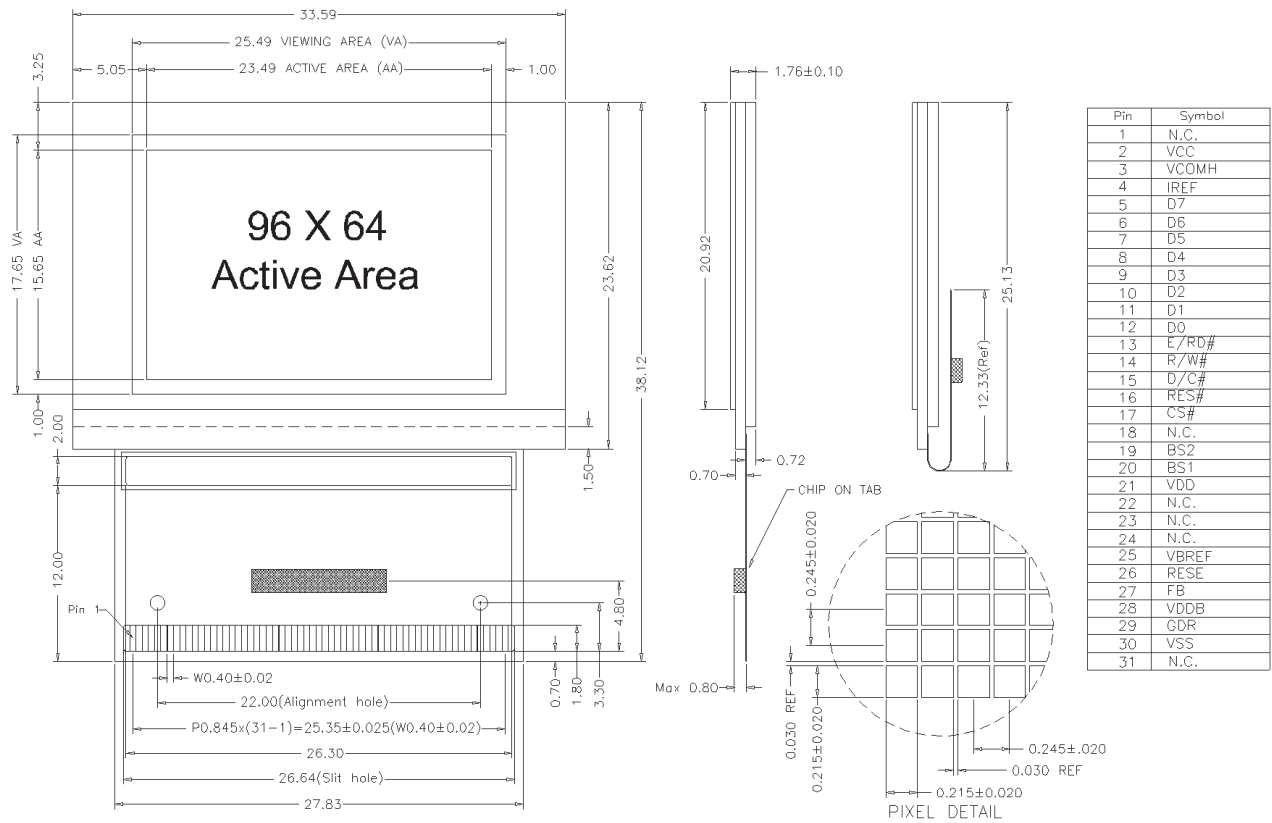

### Specifications

Display Format	96 Columns x 64 Rows				
Diagonal	1.1 inch				
Pixel Pitch	0.245 mm x 0.245 mm				
Color, Luminance & Lifetime	Color On Demand	CIE x	CIE y	cd/m <sup>2</sup>	Lifetime hrs, 25°C
	Elegance Yellow	0.46	0.54	100/200*	40K/10K*
	Lime Green	0.37	0.62	100	10K
	Tiger Orange	0.63	0.37	60	10K
	Galaxy White	0.25	0.25	35	TBA
Grayscale	1 or 4 bit				
Active Area	23.49 (W) X 15.65 (H) mm				
Module Size	33.59 (W) X 38.12 (H) X 1.72 (T) mm				
Viewing Angle	180°				
Contrast Ratio	2000:1 dark ambient				
Temperature	-30°C to +70°C Operating				
Voltage	2.4V – 3.5V (Logic) 12V – 13V (OLED Supply)				
Power	0.05 mW (Sleep Mode)				
Interface	Parallel or Serial, TAB interconnect				
Driver	SSD1303/SDD0323 on TAB				
Weight	2.95g nominal				

# Mechanical Dimensions and Pin Description