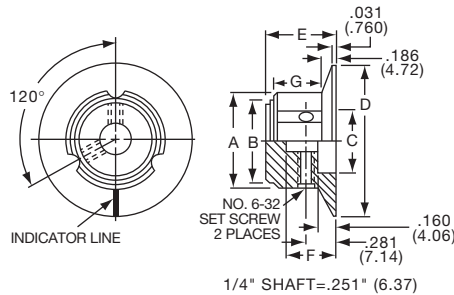

Tyco		3 Flute Design with Aluminum Skirt and Indicator Line							
Electronics	Alcoswitch	Color	A	B	C	D	E	F	G
1437623-3	KS500A1/8	Natural	.500(12.7)	.430(10.9)	.360(9.14)	.750(19.1)	.620(15.8)	.510(13.0)	.430(10.9)
1437623-2	KS500A1/4	Natural	.500(12.7)	.430(10.9)	.360(9.14)	.750(19.1)	.620(15.8)	.510(13.0)	.430(10.9)
1437623-5	KS500B1/8	Black	.500(12.7)	.430(10.9)	.360(9.14)	.750(19.1)	.620(15.8)	.510(13.0)	.430(10.9)
1437623-4	KS500B1/4	Black	.500(12.7)	.430(10.9)	.360(9.14)	.750(19.1)	.620(15.8)	.510(13.0)	.430(10.9)
1437623-6	KS700A1/4	Natural	.750(19.0)	.650(16.5)	.590(14.9)	1.12(28.4)	.620(15.8)	.510(13.0)	.430(10.9)
1437623-7	KS700B1/4	Black	.750(19.0)	.650(16.5)	.590(14.9)	1.12(28.4)	.620(15.8)	.510(13.0)	.430(10.9)
1437623-8	KS900A1/4	Natural	.940(23.9)	.820(20.8)	.710(18.0)	1.40(35.6)	.620(15.8)	.510(13.0)	.430(10.9)
1437623-9	KS900B1/4	Black	.940(23.9)	.820(20.8)	.710(18.0)	1.40(35.6)	.620(15.8)	.510(13.0)	.430(10.9)

K10

Catalog 1308390
Issued 9-04

www.tycoelectronics.com

Dimensions are in inches and millimeters unless otherwise specified. Values in parentheses or brackets are metric equivalents.

Dimensions are shown for reference purposes only. Specifications subject to change.

USA: 1-800-522-6752
Canada: 1-905-470-4425
Mexico: 01-800-733-8926
C. America: 52-55-5-729-0425

South America: 55-11-3611-1514
Hong Kong: 852-2735-1628
Japan: 81-44-844-8013
UK: 44-141-810-8967