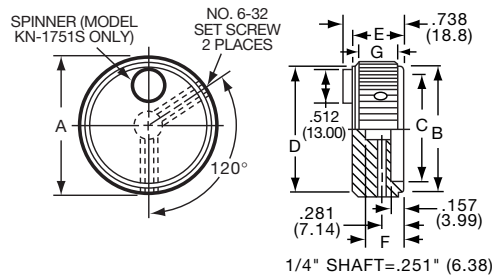

KN SERIES

Tyco Straight Knurl with & without "Fingertip" Spinner								
Electronics	Alcoswitch	Color	A	B	C	D	E	G
Less Indicator								
3-1437622-2	KN1751A1/4	Natural	1.75(44.5)	1.55(39.4)	1.38(35.1)	1.65(41.9)	.620(15.0)	.508(12.9)
3-1437622-6	KN1751B1/4	Black	1.75(44.5)	1.55(39.4)	1.38(35.1)	1.65(41.9)	.620(15.8)	.508(12.9)
Two Toned								
3-1437622-3	KN1751AB1/4	Ntl. - Blk.	1.75(44.5)	1.55(39.4)	1.38(35.1)	1.65(41.9)	.620(15.8)	.508(12.9)
3-1437622-7	KN1751BA1/4	Blk. - Natural	1.75(44.5)	1.55(39.4)	1.38(35.1)	1.65(41.9)	.620(15.8)	.508(12.9)
With Indicator								
3-1437622-5	KN1750A1/4	Natural	1.75(44.5)	1.55(39.4)	1.38(35.1)	1.65(41.9)	.620(15.8)	.508(12.9)
3-1437622-1	KN1750B1/4	Black	1.75(44.5)	1.55(39.4)	1.38(35.1)	1.65(41.9)	.620(15.8)	.508(12.9)
With Spinner/Less Indicator								
3-1437622-5	KN1751AS1/4	Natural	1.75(44.5)	1.55(39.4)	1.38(35.1)	1.65(41.9)	.620(15.8)	.508(12.9)
3-1437622-8	KN1751BS1/4	Black	1.75(44.5)	1.55(39.4)	1.38(35.1)	1.65(41.9)	.620(15.8)	.508(12.9)

K

K Series

K8

Catalog 1308390
Issued 9-04

www.tycoelectronics.com

Dimensions are in inches and millimeters unless otherwise specified. Values in parentheses or brackets are metric equivalents.

Dimensions are shown for reference purposes only. Specifications subject to change.

USA: 1-800-522-6752
Canada: 1-905-470-4425
Mexico: 01-800-733-8926
C. America: 52-55-5-729-0425

South America: 55-11-3611-1514
Hong Kong: 852-2735-1628
Japan: 81-44-844-8013
UK: 44-141-810-8967