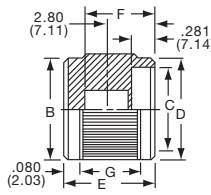

KN SERIES

NO. 6-32 SET SCREW 2 PLACES