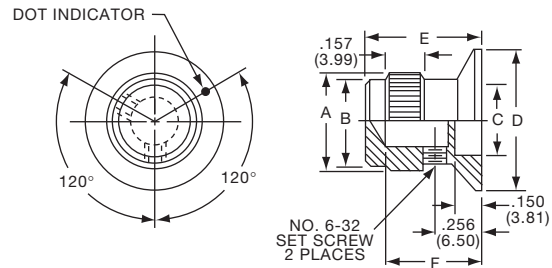

KES SERIES

Tyco Knurl Grip with Dot Indicator on Skirt								
Electronics	Alcoswitch	Color	A	B	C	D	F	
8-1437621-4	KES500AB1/8	Ntl. - Blk.	.500(12.7)	.460(11.7)	.382(9.70)	.750(19.1)	.625(15.9)	.512(13.0)
8-1437621-3	KES500AB1/4	Ntl. - Blk.	.500(12.7)	.460(11.7)	.382(9.70)	.750(19.1)	.625(15.9)	.512(13.0)
8-1437621-5	KES700AB1/4	Ntl. - Blk.	.750(19.1)	.710(18.1)	.630(16.0)	1.13(28.7)	.625(15.9)	.512(13.0)
	KES900AB1/4	Ntl. - Blk.	.937(23.8)	.897(22.8)	.787(20.0)	1.44(36.6)	.625(15.9)	.512(13.0)

K6

Catalog 1308390
Issued 9-04

www.tycoelectronics.com

Dimensions are in inches and millimeters unless otherwise specified. Values in parentheses or brackets are metric equivalents.

Dimensions are shown for reference purposes only. Specifications subject to change.

USA: 1-800-522-6752
Canada: 1-905-470-4425
Mexico: 01-800-733-8926
C. America: 52-55-5-729-0425

South America: 55-11-3611-1514
Hong Kong: 852-2735-1628
Japan: 81-44-844-8013
UK: 44-141-810-8967