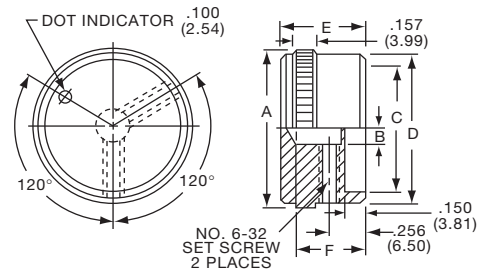

KE SERIES

KE900AB1/4

KE500AB1/4

Tyco Knurl Grip with Top Dot Indicator								
Electronics	Alcoswitch	Color	A	B	C	D	F	
8-1437621-0	KE500AB1/8	Ntl. - Blk.	.500(12.7)	.126(3.20)	.382(9.70)	.460(11.7)	.625(15.9)	.512(13.0)
7-1437621-9	KE500AB1/4	Ntl. - Blk.	.500(12.7)	.126(3.20)	.382(9.70)	.460(11.7)	.625(15.9)	.512(13.0)
8-1437621-1	KE700AB1/4	Ntl. - Blk.	.740(18.8)	.251(6.38)	.630(16.0)	.708(18.0)	.625(15.9)	.512(13.0)
8-1437621-2	KE900AB1/4	Ntl. - Blk.	.93(23.8)	.251(6.38)	.787(20.0)	.900(22.9)	.625(15.9)	.512(13.0)
7-1437621-8	KE1250AB1/4	Ntl. - Blk.	1.25(31.8)	.251(6.38)	1.06(26.9)	1.17(29.7)	.625(15.9)	.512(13.0)

K6

Catalog 1308390
Issued 9-04

www.tycoelectronics.com

Dimensions are in inches and millimeters unless otherwise specified. Values in parentheses or brackets are metric equivalents.

Dimensions are shown for reference purposes only. Specifications subject to change.