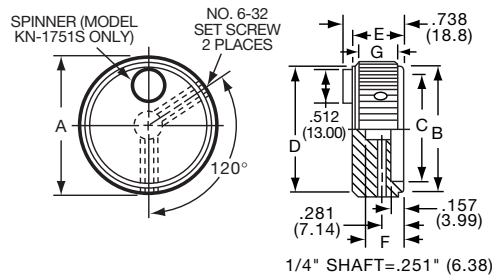

KN SERIES

Tyco Straight Knurl with & without "Fingertip" Spinner								
Electronics	Alcoswitch	Color	A	B	C	D	E	G
Less Indicator								
3-1437622-2	KN1751A1/4	Natural	1.75(44.5)	1.55(39.4)	1.38(35.1)	1.65(41.9)	.620(15.0)	.508(12.9)
3-1437622-6	KN1751B1/4	Black	1.75(44.5)	1.55(39.4)	1.38(35.1)	1.65(41.9)	.620(15.8)	.508(12.9)
Two Toned			Body - Top					
3-1437622-3	KN1751AB1/4	Ntl. - Blk.	1.75(44.5)	1.55(39.4)	1.38(35.1)	1.65(41.9)	.620(15.8)	.508(12.9)
3-1437622-7	KN1751BA1/4	Blk. - Natural	1.75(44.5)	1.55(39.4)	1.38(35.1)	1.65(41.9)	.620(15.8)	.508(12.9)
With Indicator								
3-1437622-5	KN1750A1/4	Natural	1.75(44.5)	1.55(39.4)	1.38(35.1)	1.65(41.9)	.620(15.8)	.508(12.9)
3-1437622-1	KN1750B1/4	Black	1.75(44.5)	1.55(39.4)	1.38(35.1)	1.65(41.9)	.620(15.8)	.508(12.9)
With Spinner/Less Indicator								
3-1437622-5	KN1751AS1/4	Natural	1.75(44.5)	1.55(39.4)	1.38(35.1)	1.65(41.9)	.620(15.8)	.508(12.9)
3-1437622-8	KN1751BS1/4	Black	1.75(44.5)	1.55(39.4)	1.38(35.1)	1.65(41.9)	.620(15.8)	.508(12.9)

K8

Catalog 1308390
Issued 9-04

www.tycoelectronics.com

Dimensions are in inches and millimeters unless otherwise specified. Values in parentheses or brackets are metric equivalents.

Dimensions are shown for reference purposes only. Specifications subject to change.

USA: 1-800-522-6752
Canada: 1-905-470-4425
Mexico: 01-800-733-8926
C. America: 52-55-5-729-0425

South America: 55-11-3611-1514
Hong Kong: 852-2735-1628
Japan: 81-44-844-8013
UK: 44-141-810-8967