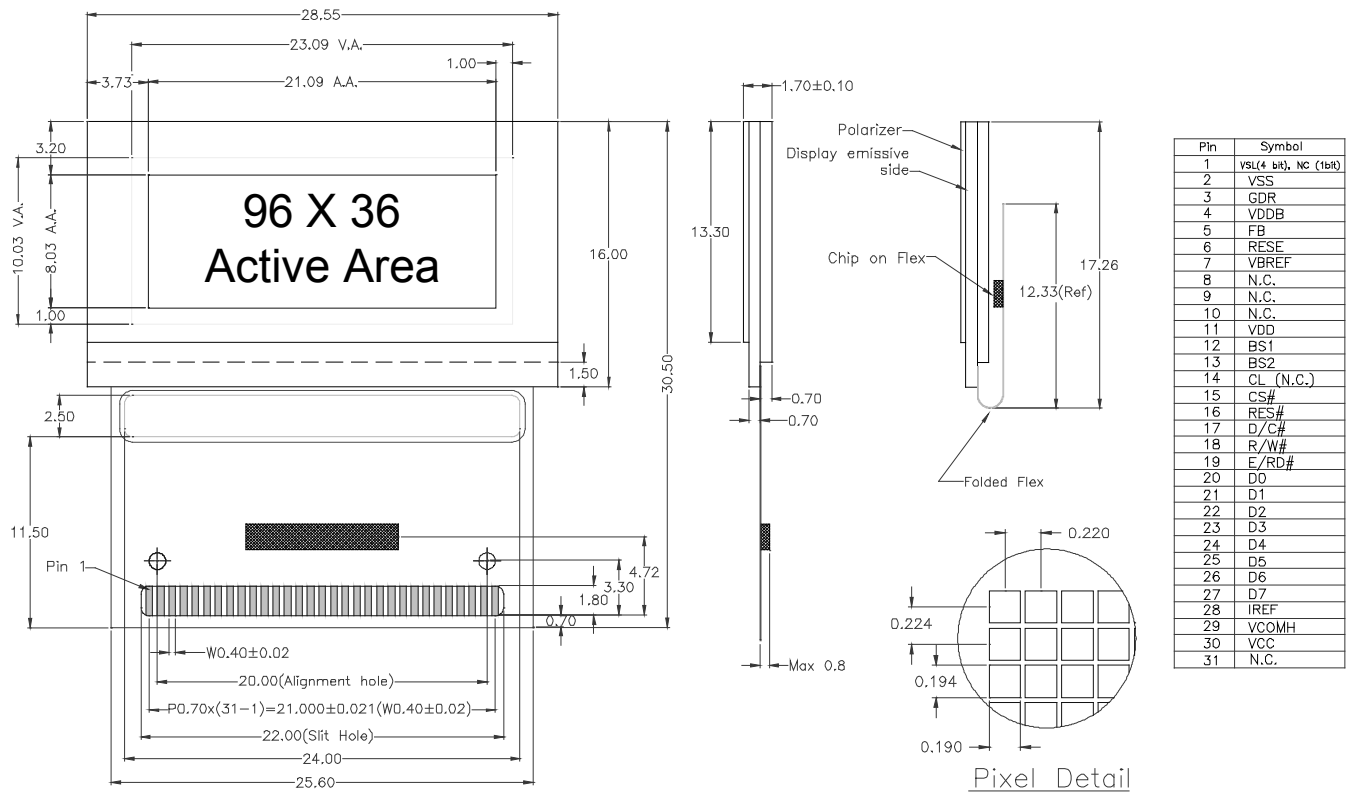

OLED DISPLAY SOLUTIONS

Pictiva™ 1.0-inch 96x36 OLED display

OS096036Px10MxxB10

Features

- RoHS Compliant
- White, Blue, or Area Color options available
- Low-power consumption for battery-powered devices
- 180° viewing angle

Display Format	96 Columns x 36 Rows				
Diagonal	1.0 inch				
Pixel Pitch	0.22 mm x 0.22 mm				
Color, Luminance & Lifetime	Color On Demand	CIE x	CIE y	cd/m ²	Lifetime hrs, 25°C
	Elegance Yellow	0.46	0.54	100/200*	40K/10K*
	Lime Green	0.37	0.62	120	10K
	Tiger Orange	0.63	0.37	50	10K
	Galaxy White	0.25	0.25	60	TBA
	Ocean Blue	0.14	0.17	30	TBA
Grayscale	1 or 4 bit				
Active Area	21.1 (W) X 8.0 (H) mm				
Module Size	28.6 (W) X 17.26 (H) X 1.7 (T) mm TAB FOLDED				
Viewing Angle	180°				
Contrast Ratio	2000:1 dark ambient				
Temperature	-30°C to +70°C Operating				
Voltage	2.4 V– 3.5V (Logic) 12V typical (OLED Supply)				
Power	0.05 mW (Sleep Mode)				
Interface	Parallel or Serial (SPI, I ² C), TAB interconnect				
Driver	SSD0303 (1-bit), SSD0323 (4-bit) on TAB				
Weight	1.6g nominal				

* High Brightness Mode

Mechanical Dimensions and Pin Description

Ordering Information

Part Number	Order Number	Description
1-bit		
OS096036PP10MY0B10	Q65110A3999	Pictiva™ 1.0 inch 96x36 OLED Display, Elegance Yellow
OS096036PP10MG1B10	Q65110A3998	Pictiva™ 1.0 inch 96x36 OLED Display, Lime Green
OS096036PP10MO1B10	Q65110A3997	Pictiva™ 1.0 inch 96x36 OLED Display, Tiger Orange
OS096036PP10MW1B10	Q65110A4518	Pictiva™ 1.0 inch 96x36 OLED Display, Galaxy White
OS096036PP10MB2B10	Q65110A4000	Pictiva™ 1.0 inch 96x36 OLED Display, Ocean Blue
4-bit		
OS096036PK10MY0B10	Q65110A3994	Pictiva™ 1.0 inch 96x36 OLED Display, Elegance Yellow
OS096036PK10MG1B10	Q65110A3993	Pictiva™ 1.0 inch 96x36 OLED Display, Lime Green
OS096036PK10MO1B10	Q65110A3992	Pictiva™ 1.0 inch 96x36 OLED Display, Tiger Orange
OS096036PK10MW1B10	Q65110A4517	Pictiva™ 1.0 inch 96x36 OLED Display, Galaxy White
OS096036PK10MB2B10	Q65110A3995	Pictiva™ 1.0 inch 96x36 OLED Display, Ocean Blue