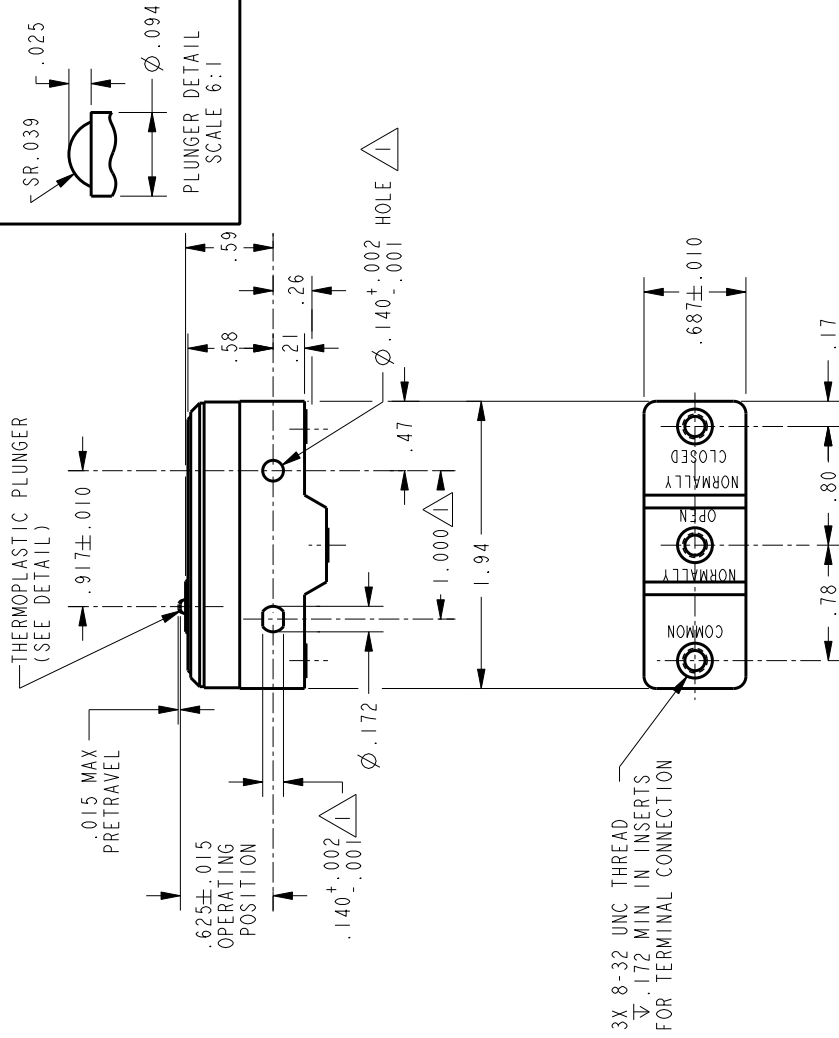

SWITCH BASIC

BM-IR369-A41

NOTE
MOUNTING HOLES WILL ACCEPT PINS OR SCREWS OF $\varnothing .139$ MAX ON $1.000 \pm .002$ CENTERS

ANSI Y14.5M-1982 APPLIES

THIS DRAWING COVERS A PROPRIETARY ITEM AND IS THE PROPERTY OF MICRO SWITCH, A DIVISION OF HONEYWELL. THIS DRAWING IS NOT TO BE COPIED OR USED WITHOUT THE APPROVAL OF MICRO SWITCH.

THIRD ANGLE PROJECTION
DO NOT SCALE PRINT

CHARACTERISTICS

OPERATING FORCE	11 - 17 OZ
DIFFERENTIAL FORCE	1 - 5 OZ
DIFFERENTIAL TRAVEL	.0001 - .0011
OVERTRAVEL	.005 MIN

ELECTRICAL DATA

CONTACT ARRANGEMENT
S P D T

L82	22A 125, 250 OR 277 VAC
L288	1/4HP 125 VAC, 1/2HP 250 VAC
L315	
L318	

22A 250V - T85 5E4