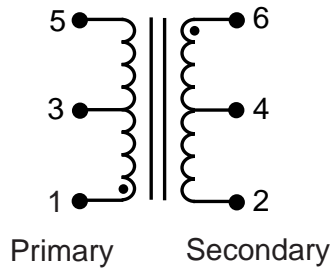

HIGH FREQUENCY MAGNETICS

T1/CEPT Single Line Interface Transformers

TM00110

- Designed to meet the stringent demands of high density designs
- Minimum interwinding breakdown voltage of 1500 Vrms

ELECTRICAL SPECIFICATIONS at 25° C

| Part Number | Turns Ratio ±5% | Primary Inductance mH min | Leakage Inductance μH max | Interwinding Capacitance pF max | DCR Ω max | |
|--------------|--------------------|------------------------------|------------------------------|------------------------------------|--------------|------|
| | Pri : Sec | | | | Pri | Sec |
| 0553-0013-13 | 1 : 1.36 CT | 1.20 | 0.80 | 35 | 0.7 | 0.9 |
| 0553-0013-14 | 1 : 1.266 CT | 1.50 | 0.80 | 35 | 0.80 | 0.92 |
| 0553-0013-AC | 1 : 1 | 1.20 | 0.50 | 35 | 0.80 | 0.80 |
| 0553-0013-BC | 1 CT : 1 | 1.20 | 0.50 | 35 | 0.80 | 0.80 |
| 0553-0013-HC | 1 CT : 2 CT | 1.20 | 0.80 | 35 | 1.8 | 1.80 |
| 0553-0013-IC | 1 : 1 : 1 | 1.20 | 0.50 | 35 | 0.80 | 0.80 |
| 0553-0013-RC | 1.15 CT : 1 | 1.20 | 0.50 | 35 | 0.80 | 0.80 |
| 0553-0013-SC | 1 : 1 : 1.266 | 1.20 | 0.80 | 35 | 0.80 | 0.80 |
| 0553-6500-04 | 1 : 1 : 1.26 | 1.50 | 0.40 | 35 | 0.7 | 0.9 |

SCHEMATICS

* 1 : 1 (2 - 6 : 3 - 5)
1 : 1.26 (2 - 6 : 1 - 5)

HIGH FREQUENCY MAGNETICS

T1/CEPT Single Line Interface Transformers

SCHEMATICS

0553-0013-BC
0553-0013-RC

0553-0013-HC

0553-0013-IC
0553-0013-SC

MECHANICAL

0553-0013-13
0553-0013-14
0553-0013-AC
0553-0013-BC
0553-0013-HC
0553-0013-IC
0553-0013-RC
0553-0013-SC
0553-6500-04

Unless otherwise specified, dimensions are nominal and in inches [millimeters].