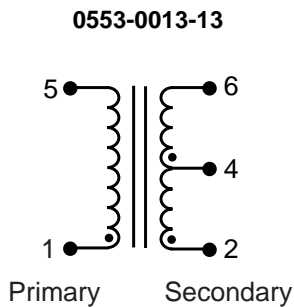

HIGH FREQUENCY MAGNETICS

T1/CEPT Single Line Interface Transformers

TM00110

- Designed to meet the stringent demands of high density designs
- Minimum interwinding breakdown voltage of 1500 Vrms

ELECTRICAL SPECIFICATIONS at 25° C

| Part Number | Turns Ratio ±5% | Primary Inductance mH min | Leakage Inductance μH max | Interwinding Capacitance pF max | DCR Ω max | |
|--------------|--------------------|------------------------------|------------------------------|------------------------------------|--------------|------|
| | Pri : Sec | | | | Pri | Sec |
| 0553-0013-13 | 1 : 1.36 CT | 1.20 | 0.80 | 35 | 0.7 | 0.9 |
| 0553-0013-14 | 1 : 1.266 CT | 1.50 | 0.80 | 35 | 0.80 | 0.92 |
| 0553-0013-AC | 1 : 1 | 1.20 | 0.50 | 35 | 0.80 | 0.80 |
| 0553-0013-BC | 1 CT : 1 | 1.20 | 0.50 | 35 | 0.80 | 0.80 |
| 0553-0013-HC | 1 CT : 2 CT | 1.20 | 0.80 | 35 | 1.8 | 1.80 |
| 0553-0013-IC | 1 : 1 : 1 | 1.20 | 0.50 | 35 | 0.80 | 0.80 |
| 0553-0013-RC | 1.15 CT : 1 | 1.20 | 0.50 | 35 | 0.80 | 0.80 |
| 0553-0013-SC | 1 : 1 : 1.266 | 1.20 | 0.80 | 35 | 0.80 | 0.80 |
| 0553-6500-04 | 1 : 1 : 1.26 | 1.50 | 0.40 | 35 | 0.7 | 0.9 |

SCHEMATICS

* 1 : 1 (2 - 6 : 3 - 5)
1 : 1.26 (2 - 6 : 1 - 5)

HIGH FREQUENCY MAGNETICS

T1/CEPT Single Line Interface Transformers

SCHEMATICS

0553-0013-BC
0553-0013-RC

0553-0013-HC

0553-0013-IC
0553-0013-SC

MECHANICAL

0553-0013-13
0553-0013-14
0553-0013-AC
0553-0013-BC
0553-0013-HC
0553-0013-IC
0553-0013-RC
0553-0013-SC
0553-6500-04

Unless otherwise specified, dimensions are nominal and in inches [millimeters].