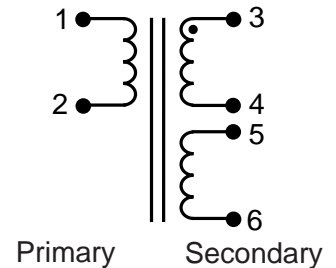

HIGH FREQUENCY MAGNETICS

T1/CEPT Single Line Interface Transformers

TM00110

- Designed to meet the stringent demands of high density designs
- Minimum interwinding breakdown voltage of 1500 Vrms

ELECTRICAL SPECIFICATIONS at 25° C

| Part Number | Turns Ratio ±5% | Primary Inductance mH min | Leakage Inductance μH max | Interwinding Capacitance pF max | DCR Ω max | |
|--------------|--------------------|------------------------------|------------------------------|------------------------------------|--------------|------|
| | Pri : Sec | | | | Pri | Sec |
| 0553-0013-13 | 1 : 1.36 CT | 1.20 | 0.80 | 35 | 0.7 | 0.9 |
| 0553-0013-14 | 1 : 1.266 CT | 1.50 | 0.80 | 35 | 0.80 | 0.92 |
| 0553-0013-AC | 1 : 1 | 1.20 | 0.50 | 35 | 0.80 | 0.80 |
| 0553-0013-BC | 1 CT : 1 | 1.20 | 0.50 | 35 | 0.80 | 0.80 |
| 0553-0013-HC | 1 CT : 2 CT | 1.20 | 0.80 | 35 | 1.8 | 1.80 |
| 0553-0013-IC | 1 : 1 : 1 | 1.20 | 0.50 | 35 | 0.80 | 0.80 |
| 0553-0013-RC | 1.15 CT : 1 | 1.20 | 0.50 | 35 | 0.80 | 0.80 |
| 0553-0013-SC | 1 : 1 : 1.266 | 1.20 | 0.80 | 35 | 0.80 | 0.80 |
| 0553-6500-04 | 1 : 1 : 1.26 | 1.50 | 0.40 | 35 | 0.7 | 0.9 |

SCHEMATICS

* 1 : 1 (2 - 6 : 3 - 5)
1 : 1.26 (2 - 6 : 1 - 5)

HIGH FREQUENCY MAGNETICS

T1/CEPT Single Line Interface Transformers

SCHEMATICS

0553-0013-BC
0553-0013-RC

0553-0013-HC

0553-0013-IC
0553-0013-SC

MECHANICAL

0553-0013-13
0553-0013-14
0553-0013-AC
0553-0013-BC
0553-0013-HC
0553-0013-IC
0553-0013-RC
0553-0013-SC
0553-6500-04

Unless otherwise specified, dimensions are nominal and in inches [millimeters].