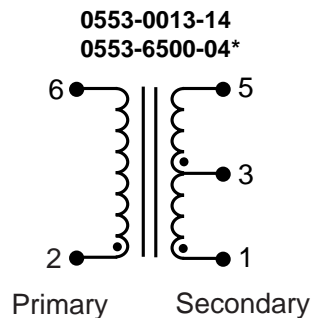

HIGH FREQUENCY MAGNETICS

T1/CEPT Single Line Interface Transformers

TM00110

- Designed to meet the stringent demands of high density designs
- Minimum interwinding breakdown voltage of 1500 Vrms

ELECTRICAL SPECIFICATIONS at 25° C

| Part Number | Turns Ratio ±5% | Primary Inductance mH min | Leakage Inductance μH max | Interwinding Capacitance pF max | DCR Ω max | |
|--------------|--------------------|------------------------------|------------------------------|------------------------------------|--------------|------|
| | Pri : Sec | | | | Pri | Sec |
| 0553-0013-13 | 1 : 1.36 CT | 1.20 | 0.80 | 35 | 0.7 | 0.9 |
| 0553-0013-14 | 1 : 1.266 CT | 1.50 | 0.80 | 35 | 0.80 | 0.92 |
| 0553-0013-AC | 1 : 1 | 1.20 | 0.50 | 35 | 0.80 | 0.80 |
| 0553-0013-BC | 1 CT : 1 | 1.20 | 0.50 | 35 | 0.80 | 0.80 |
| 0553-0013-HC | 1 CT : 2 CT | 1.20 | 0.80 | 35 | 1.8 | 1.80 |
| 0553-0013-IC | 1 : 1 : 1 | 1.20 | 0.50 | 35 | 0.80 | 0.80 |
| 0553-0013-RC | 1.15 CT : 1 | 1.20 | 0.50 | 35 | 0.80 | 0.80 |
| 0553-0013-SC | 1 : 1 : 1.266 | 1.20 | 0.80 | 35 | 0.80 | 0.80 |
| 0553-6500-04 | 1 : 1 : 1.26 | 1.50 | 0.40 | 35 | 0.7 | 0.9 |

SCHEMATICS

* 1 : 1 (2 - 6 : 3 - 5)
1 : 1.26 (2 - 6 : 1 - 5)

HIGH FREQUENCY MAGNETICS

T1/CEPT Single Line Interface Transformers

SCHEMATICS

0553-0013-BC
0553-0013-RC

0553-0013-HC

0553-0013-IC
0553-0013-SC

MECHANICAL

0553-0013-13
0553-0013-14
0553-0013-AC
0553-0013-BC
0553-0013-HC
0553-0013-IC
0553-0013-RC
0553-0013-SC
0553-6500-04

Unless otherwise specified, dimensions are nominal and in inches [millimeters].