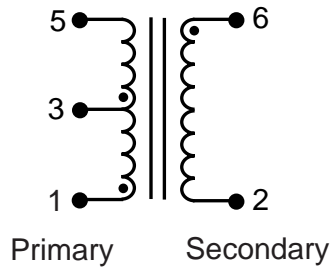

HIGH FREQUENCY MAGNETICS

T1/CEPT Single Line Interface Transformers

TM00110

- Designed to meet the stringent demands of high density designs
- Minimum interwinding breakdown voltage of 1500 Vrms

ELECTRICAL SPECIFICATIONS at 25° C

| Part Number | Turns Ratio ±5% | Primary Inductance mH min | Leakage Inductance μH max | Interwinding Capacitance pF max | DCR Ω max | |
|--------------|--------------------|------------------------------|------------------------------|------------------------------------|--------------|------|
| | Pri : Sec | | | | Pri | Sec |
| 0553-0013-13 | 1 : 1.36 CT | 1.20 | 0.80 | 35 | 0.7 | 0.9 |
| 0553-0013-14 | 1 : 1.266 CT | 1.50 | 0.80 | 35 | 0.80 | 0.92 |
| 0553-0013-AC | 1 : 1 | 1.20 | 0.50 | 35 | 0.80 | 0.80 |
| 0553-0013-BC | 1 CT : 1 | 1.20 | 0.50 | 35 | 0.80 | 0.80 |
| 0553-0013-HC | 1 CT : 2 CT | 1.20 | 0.80 | 35 | 1.8 | 1.80 |
| 0553-0013-IC | 1 : 1 : 1 | 1.20 | 0.50 | 35 | 0.80 | 0.80 |
| 0553-0013-RC | 1.15 CT : 1 | 1.20 | 0.50 | 35 | 0.80 | 0.80 |
| 0553-0013-SC | 1 : 1 : 1.266 | 1.20 | 0.80 | 35 | 0.80 | 0.80 |
| 0553-6500-04 | 1 : 1 : 1.26 | 1.50 | 0.40 | 35 | 0.7 | 0.9 |

SCHEMATICS

* 1 : 1 (2 - 6 : 3 - 5)
1 : 1.26 (2 - 6 : 1 - 5)

HIGH FREQUENCY MAGNETICS

T1/CEPT Single Line Interface Transformers

SCHEMATICS

0553-0013-BC
0553-0013-RC

0553-0013-HC

0553-0013-IC
0553-0013-SC

MECHANICAL

0553-0013-13
0553-0013-14
0553-0013-AC
0553-0013-BC
0553-0013-HC
0553-0013-IC
0553-0013-RC
0553-0013-SC
0553-6500-04

Unless otherwise specified, dimensions are nominal and in inches [millimeters].