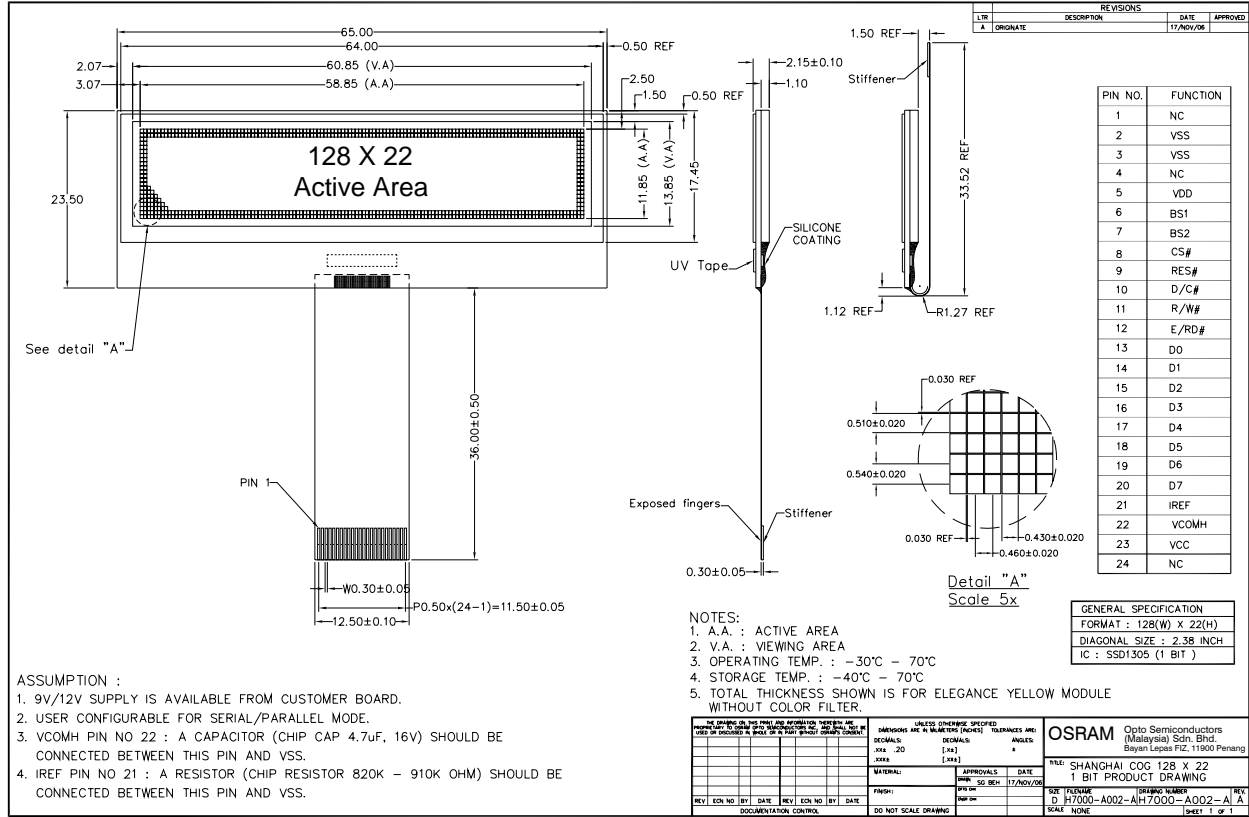

### Specifications

<b>Display Format</b>	128 Columns x 22 Rows				
<b>Diagonal</b>	2.4 inch				
<b>Pixel Pitch</b>	0.460 (W) x 0.540 (H) mm				
<b>Color, Luminance &amp; lifetime</b>	Color	CIE x	CIE y	Cd/m <sup>2</sup>	Lifetime hrs, 25°C
	Elegance Yellow	0.46	0.54	100	40K
	Lime Green	0.37	0.62	60	40K
	Golden Orange	0.60	0.40	30	40K
	Snow White	0.32	0.40	85	7K
	Sky Blue	0.185	0.25	25	7k
<b>Grayscale</b>	1 bit				
<b>Active Area</b>	58.85 (W) X 11.85 (H) mm				
<b>Module Size</b>	65.00 (W) X 59.50 (H) X 2.15 mm (T) including flex not folded				
<b>Viewing Angle</b>	180°				
<b>Contrast Ratio</b>	2000:1 dark ambient				
<b>Temperature</b>	-30°C to 70°C				
<b>Logic Voltage</b>	2.4V – 3.5V				
<b>Supply Voltage</b>	12V				
<b>Power Cons.</b>	0.05 mW (sleep mode)				
<b>Interface</b>	Parallel/Serial				
<b>Driver</b>	SSD1305				
<b>Weight</b>	5.4g typical				

# Mechanical Dimensions and Pin Description